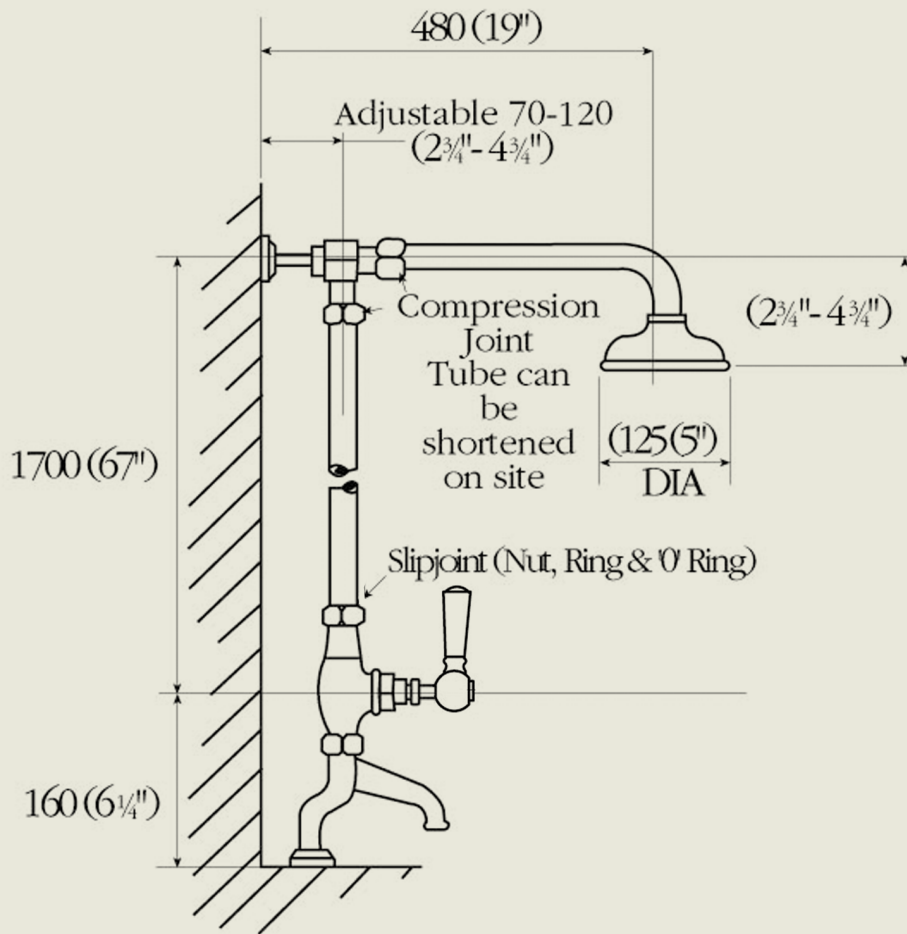

BY APPOINTMENT TO
HER MAJESTY QUEEN ELIZABETH II
MANUFACTURER OF KITCHEN & BATHROOM TAPS & MIXERS
BARBER WILSONS & CO. LTD.
LONDON

LONDON

BARBER WILSONS & CO

EST. 1905

Model No. R430I-L

Internals Standard-3/4 turn ceramic cartridge
Optional compression cartridge available