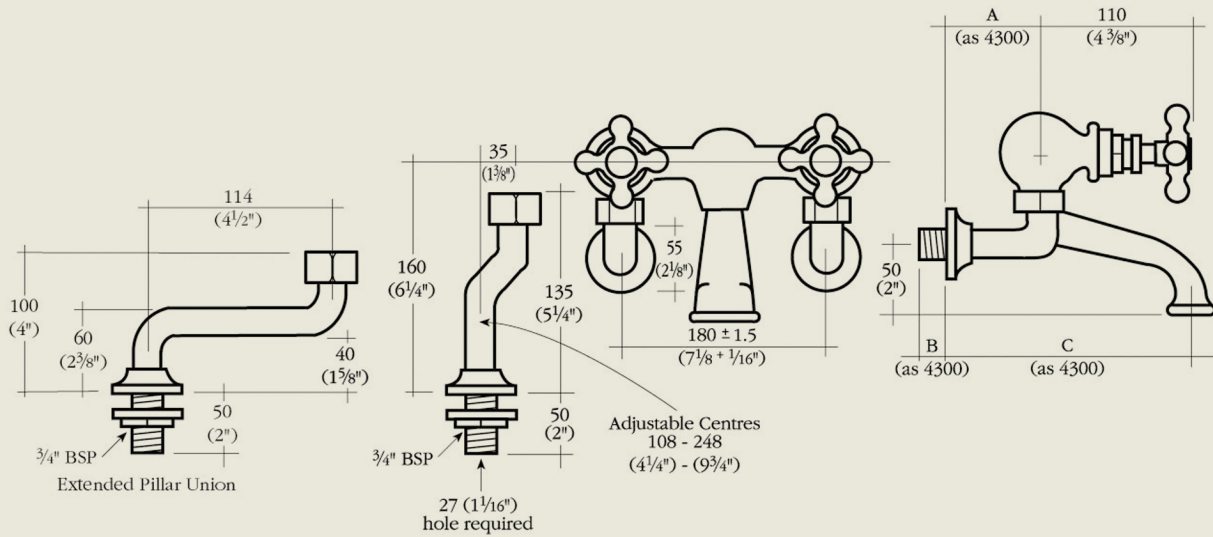

BY APPOINTMENT TO
HER MAJESTY QUEEN ELIZABETH II
MANUFACTURER OF KITCHEN & BATHROOM TAPS & MIXERS
BARBER WILSONS & CO. LTD.
LONDON

LONDON **BARBER WILSONS & CO** EST. 1905

Model No. R3310-1890 2" FLOOR STAND
BESPOKE HEIGHT AVAILABLE

Internals Standard-3/4 turn ceramic cartridge
Optional compression cartridge available

MADE IN LONDON

info@barberwilsons.co.uk
+44 (0) 20 8888 3461

Barber Wilsons & Co Ltd, Crawley Road, London N22 6AH
REG. OFFICE. AS ABOVE · REG. NO. 100285 ENGLAND

Internals Standard-3/4 ceramic cartridge
Optional compression cartridge available

MADE IN LONDON

info@barberwilsons.co.uk
+44 (0) 20 8888 3461

Barber Wilsons & Co Ltd, Crawley Road, London N22 6AH
REG. OFFICE. AS ABOVE · REG. NO. 100285 ENGLAND