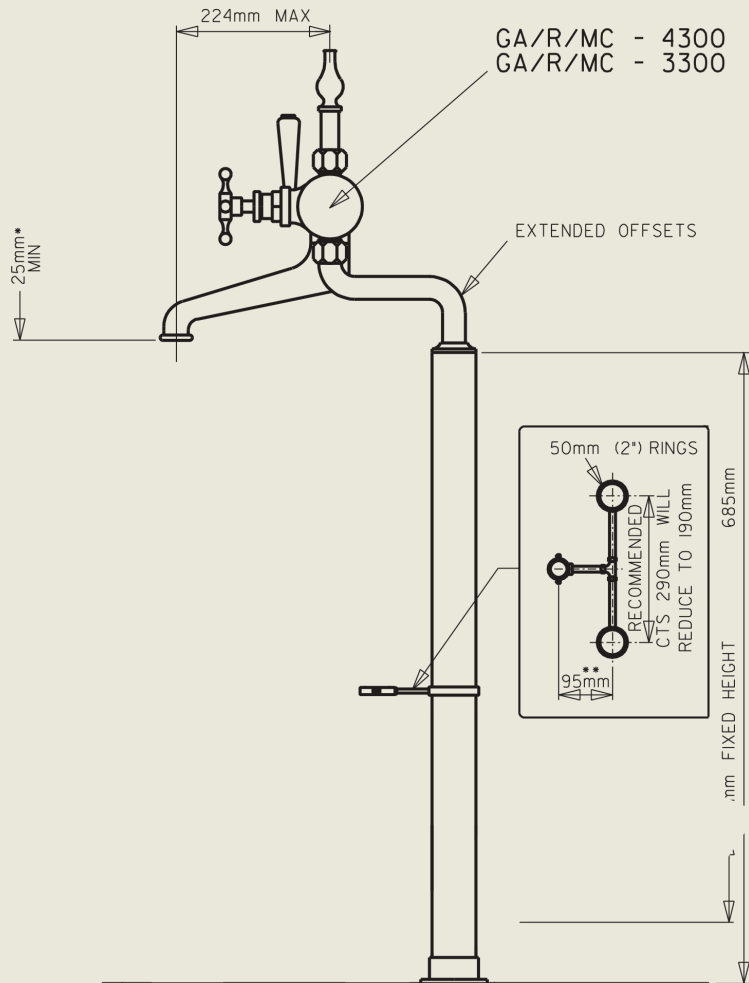

BY APPOINTMENT TO
HER MAJESTY QUEEN ELIZABETH II
MANUFACTURER OF KITCHEN & BATHROOM TAPS & MIXERS
BARBER WILSONS & CO. LTD.
LONDON

LONDON

BARBER WILSONS & CO

EST. 1905

Model No. R4310/ R3310 WASTE OPTIONS AVAILABLE

Internals Standard-3/4 ceramic cartridge
Optional compression cartridge available

MADE IN LONDON

info@barberwilsons.co.uk
+44 (0) 20 8888 3461

Barber Wilsons & Co Ltd, Crawley Road, London N22 6AH
REG. OFFICE. AS ABOVE · REG. NO. 100285 ENGLAND

BARBERWILSONS.COM