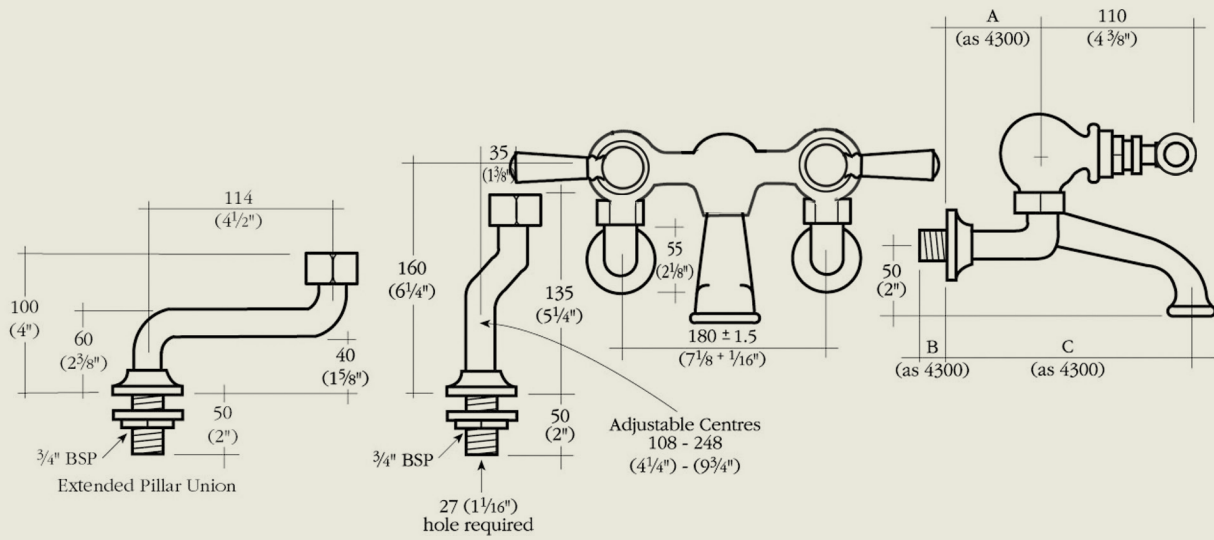

BY APPOINTMENT TO
HER MAJESTY QUEEN ELIZABETH II
MANUFACTURER OF KITCHEN & BATHROOM TAPS & MIXERS
BARBER WILSONS & CO. LTD.
LONDON

LONDON **BARBER WILSONS & CO** EST. 1905

Model No. RCL3310-I890 2" FLOOR STAND
BESPOKE HEIGHT AVAILABLE

Internals Standard-3/4 turn ceramic cartridge
Optional compression cartridge available

MADE IN LONDON

info@barberwilsons.co.uk
+44 (0) 20 8888 3461

Barber Wilsons & Co Ltd, Crawley Road, London N22 6AH
REG. OFFICE. AS ABOVE · REG. NO. 100285 ENGLAND

Internals Standard-3/4 ceramic cartridge
Optional compression cartridge available

MADE IN LONDON

info@barberwilsons.co.uk
+44 (0) 20 8888 3461

Barber Wilsons & Co Ltd, Crawley Road, London N22 6AH
REG. OFFICE. AS ABOVE · REG. NO. 100285 ENGLAND