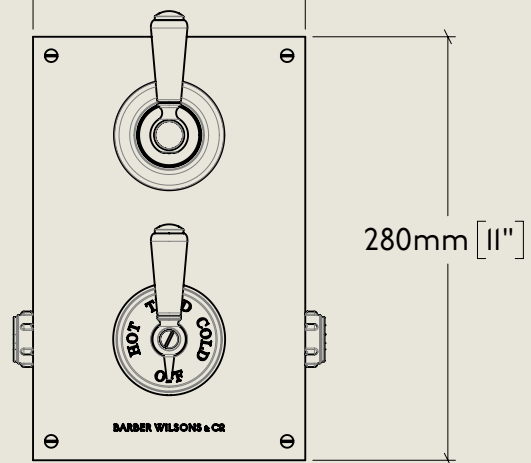

BY APPOINTMENT TO
HER MAJESTY QUEEN ELIZABETH II
MANUFACTURE OF KITCHEN & BATHROOM TAPS & MIXERS
BARBER WILSONS & CO. LTD
LONDON

LONDON **BARBER WILSONS & CO** EST. 1905

118mm [4⁵/₈"

Maximum

98mm [3⁷/₈"

Minimum

180mm [7¹/₈"

280mm [11"

American adapters fitted as standard when purchased via BW&Co USA

Model No.	Description	
RCLPS53C2D	Regent China Lever PS53C2D	Complete

BY APPOINTMENT TO
HER MAJESTY QUEEN ELIZABETH II
MANUFACTURE OF KITCHEN & BATHROOM TAPS & MIXERS
BARBER WILSONS & CO. LTD
LONDON

LONDON **BARBER WILSONS & CO** EST. 1905

American adapters fitted as standard when purchased via BW&Co USA

Model No.	Description	
RCLPS53C2D	Regent China Lever PS53C2D	First Fix

BY APPOINTMENT TO
HER MAJESTY QUEEN ELIZABETH II
MANUFACTURE OF KITCHEN & BATHROOM TAPS & MIXERS
BARBER WILSONS & CO. LTD
LONDON

LONDON **BARBER WILSONS & CO** EST. 1905

American adapters fitted as standard when purchased via BW&Co USA

Model No.	Description	
RCLPS53C2D	Regent China Lever PS53C2D	Second Fix