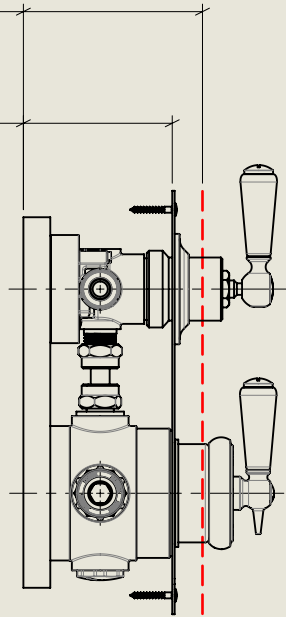

BY APPOINTMENT TO
HER MAJESTY QUEEN ELIZABETH II
MANUFACTURE OF KITCHEN & BATHROOM TAPS & MIXERS
BARBER WILSONS & CO. LTD
LONDON

LONDON **BARBER WILSONS & CO** EST. 1905

118mm [4⁵/₈"

Maximum

98mm [3⁷/₈"

Minimum

180mm [7¹/₈"

280mm [11"

American adapters fitted as standard when purchased via BW&Co USA

Model No.	Description	
RCLPS53C2D	Regent China Lever PS53C2D	Complete

BY APPOINTMENT TO
HER MAJESTY QUEEN ELIZABETH II
MANUFACTURE OF KITCHEN & BATHROOM TAPS & MIXERS
BARBER WILSONS & CO. LTD
LONDON

LONDON **BARBER WILSONS & CO** EST. 1905

American adapters fitted as standard when purchased via BW&Co USA

Model No.	Description	
RCLPS53C2D	Regent China Lever PS53C2D	First Fix

BY APPOINTMENT TO
HER MAJESTY QUEEN ELIZABETH II
MANUFACTURE OF KITCHEN & BATHROOM TAPS & MIXERS
BARBER WILSONS & CO. LTD
LONDON

LONDON **BARBER WILSONS & CO** EST. 1905

American adapters fitted as standard when purchased via BW&Co USA

Model No.	Description	
RCLPS53C2D	Regent China Lever PS53C2D	Second Fix