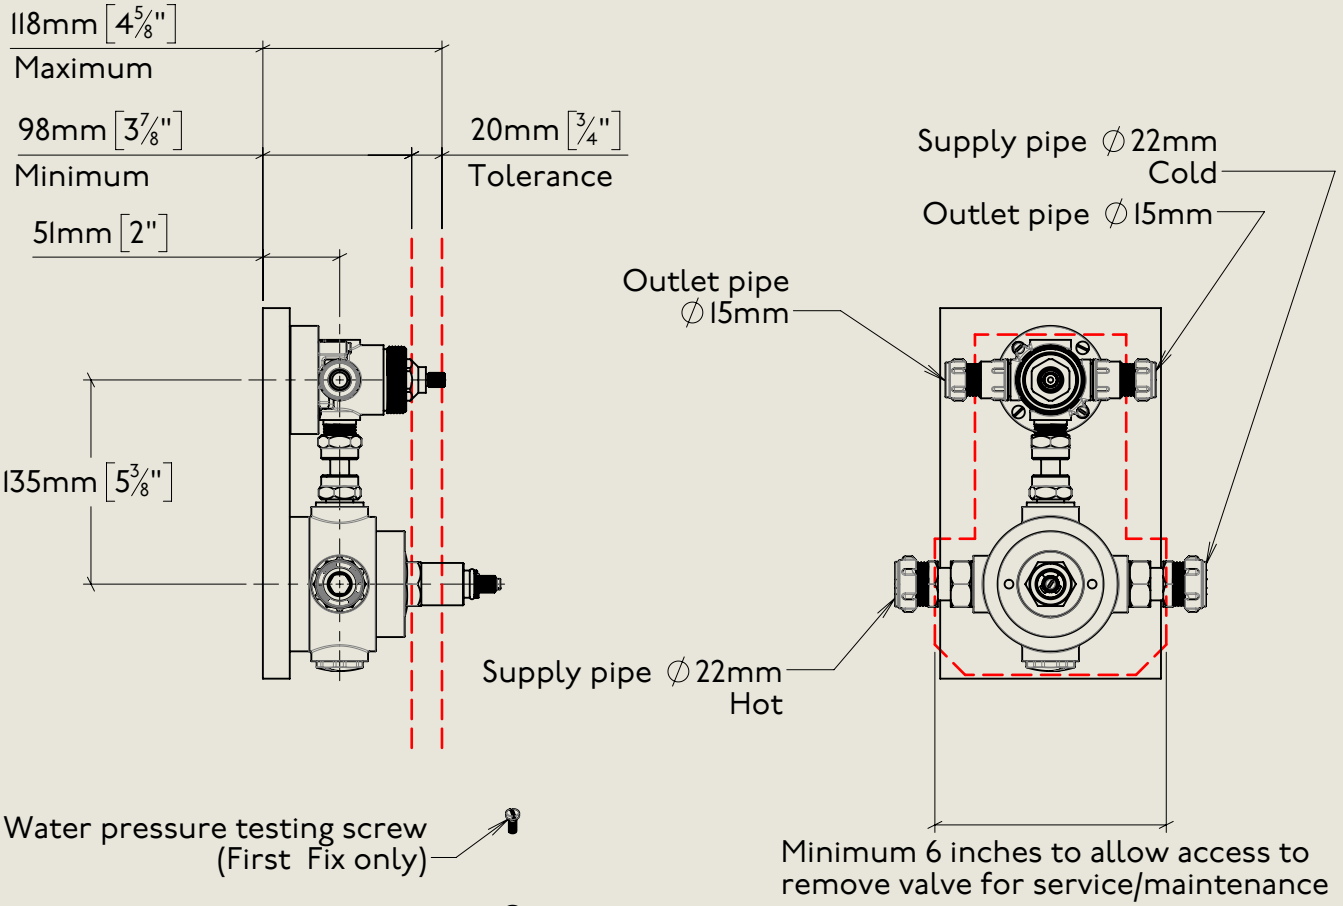

BY APPOINTMENT TO
HER MAJESTY QUEEN ELIZABETH II
MANUFACTURE OF KITCHEN & BATHROOM TAPS & MIXERS
BARBER WILSONS & CO. LTD
LONDON

LONDON **BARBER WILSONS & CO** EST. 1905

118mm [4⁵/₈"

Maximum

98mm [3⁷/₈"

Minimum

180mm [7¹/₈"

280mm [11"

American adapters fitted as standard when purchased via BW&Co USA

Model No.	Description	
RCLPS53C2D	Regent China Lever PS53C2D	Complete

BY APPOINTMENT TO
HER MAJESTY QUEEN ELIZABETH II
MANUFACTURE OF KITCHEN & BATHROOM TAPS & MIXERS
BARBER WILSONS & CO. LTD
LONDON

LONDON **BARBER WILSONS & CO** EST. 1905

American adapters fitted as standard when purchased via BW&Co USA

Model No.	Description	
RCLPS53C2D	Regent China Lever PS53C2D	First Fix

BY APPOINTMENT TO
HER MAJESTY QUEEN ELIZABETH II
MANUFACTURE OF KITCHEN & BATHROOM TAPS & MIXERS
BARBER WILSONS & CO. LTD
LONDON

LONDON **BARBER WILSONS & CO** EST. 1905

American adapters fitted as standard when purchased via BW&Co USA

Model No.	Description	
RCLPS53C2D	Regent China Lever PS53C2D	Second Fix