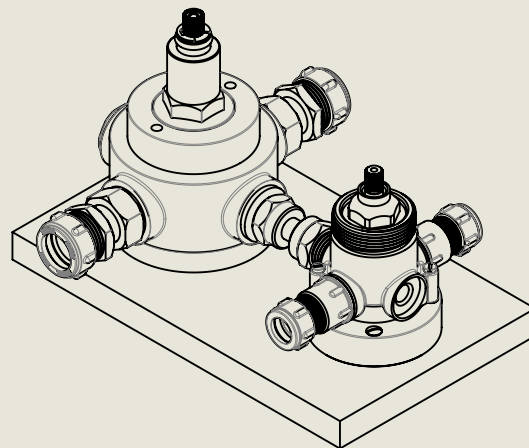

BY APPOINTMENT TO
HER MAJESTY QUEEN ELIZABETH II
MANUFACTURE OF KITCHEN & BATHROOM TAPS & MIXERS
BARBER WILSONS & CO. LTD
LONDON

LONDON **BARBER WILSONS & CO** EST. 1905

118mm [4⁵/₈"

Maximum

98mm [3⁷/₈"

Minimum

180mm [7¹/₈"

280mm [11"

American adapters fitted as standard when purchased via BW&Co USA

Model No.	Description	
RCLPS53C2D	Regent China Lever PS53C2D	Complete

BY APPOINTMENT TO
HER MAJESTY QUEEN ELIZABETH II
MANUFACTURE OF KITCHEN & BATHROOM TAPS & MIXERS
BARBER WILSONS & CO. LTD
LONDON

LONDON **BARBER WILSONS & CO** EST. 1905

American adapters fitted as standard when purchased via BW&Co USA

Model No.	Description	
RCLPS53C2D	Regent China Lever PS53C2D	First Fix

BY APPOINTMENT TO
HER MAJESTY QUEEN ELIZABETH II
MANUFACTURE OF KITCHEN & BATHROOM TAPS & MIXERS
BARBER WILSONS & CO. LTD
LONDON

LONDON **BARBER WILSONS & CO** EST. 1905

American adapters fitted as standard when purchased via BW&Co USA

Model No.	Description	
RCLPS53C2D	Regent China Lever PS53C2D	Second Fix