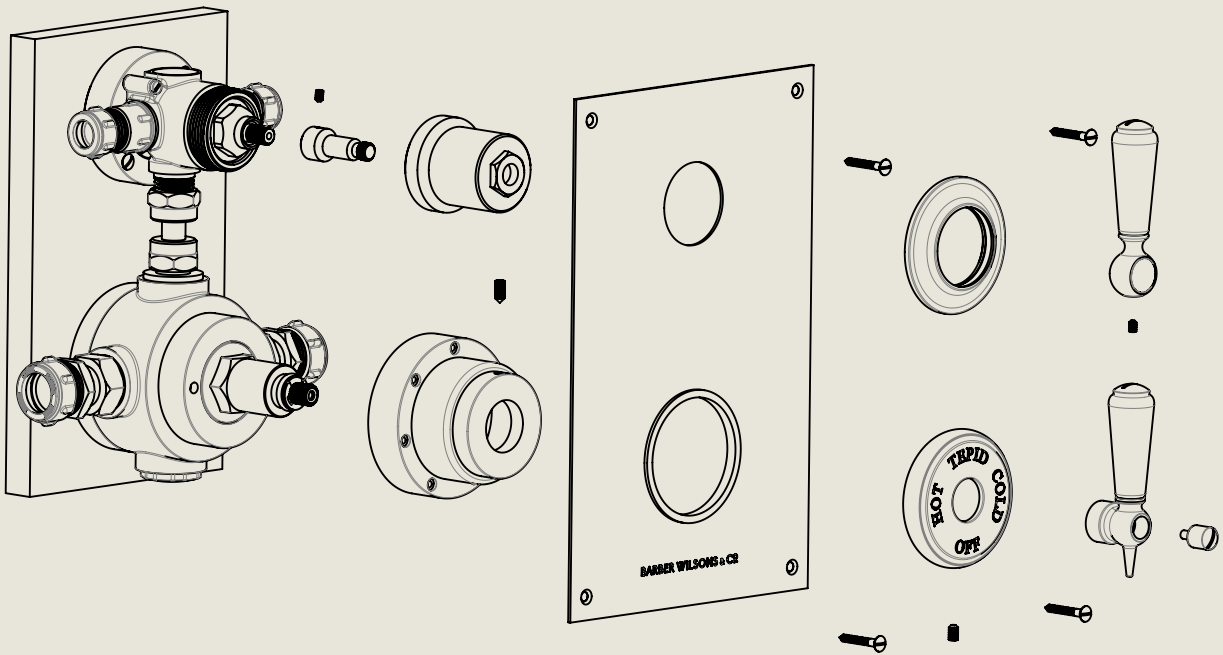

180mm [7¹/₈"

280mm [11"

American adapters fitted as standard when purchased via BW&Co USA

Model No.	Description	
RCLPS53C2D	Regent China Lever PS53C2D	Complete

BY APPOINTMENT TO
HER MAJESTY QUEEN ELIZABETH II
MANUFACTURE OF KITCHEN & BATHROOM TAPS & MIXERS
BARBER WILSONS & CO. LTD
LONDON

LONDON **BARBER WILSONS & CO** EST. 1905

American adapters fitted as standard when purchased via BW&Co USA

Model No.	Description	
RCLPS53C2D	Regent China Lever PS53C2D	First Fix

BY APPOINTMENT TO
HER MAJESTY QUEEN ELIZABETH II
MANUFACTURE OF KITCHEN & BATHROOM TAPS & MIXERS
BARBER WILSONS & CO. LTD
LONDON

LONDON **BARBER WILSONS & CO** EST. 1905

American adapters fitted as standard when purchased via BW&Co USA

Model No.	Description	
RCLPS53C2D	Regent China Lever PS53C2D	Second Fix