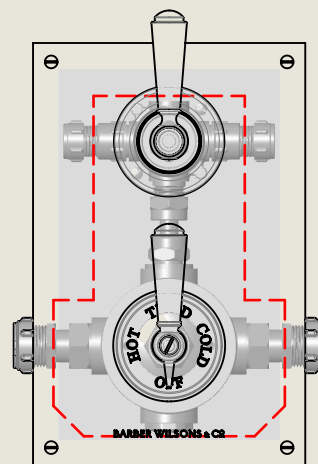

BY APPOINTMENT TO
HER MAJESTY QUEEN ELIZABETH II
MANUFACTURE OF KITCHEN & BATHROOM TAPS & MIXERS
BARBER WILSONS & CO. LTD
LONDON

LONDON **BARBER WILSONS & CO** EST. 1905

118mm [4⁵/₈"

Maximum

98mm [3⁷/₈"

Minimum

180mm [7¹/₈"

280mm [11"

American adapters fitted as standard when purchased via BW&Co USA

Model No.	Description	
RCLPS53C2D	Regent China Lever PS53C2D	Complete

BY APPOINTMENT TO
HER MAJESTY QUEEN ELIZABETH II
MANUFACTURE OF KITCHEN & BATHROOM TAPS & MIXERS
BARBER WILSONS & CO. LTD
LONDON

LONDON **BARBER WILSONS & CO** EST. 1905

American adapters fitted as standard when purchased via BW&Co USA

Model No.	Description	
RCLPS53C2D	Regent China Lever PS53C2D	First Fix

BY APPOINTMENT TO
HER MAJESTY QUEEN ELIZABETH II
MANUFACTURE OF KITCHEN & BATHROOM TAPS & MIXERS
BARBER WILSONS & CO. LTD
LONDON

LONDON **BARBER WILSONS & CO** EST. 1905

American adapters fitted as standard when purchased via BW&Co USA

Model No.	Description	
RCLPS53C2D	Regent China Lever PS53C2D	Second Fix