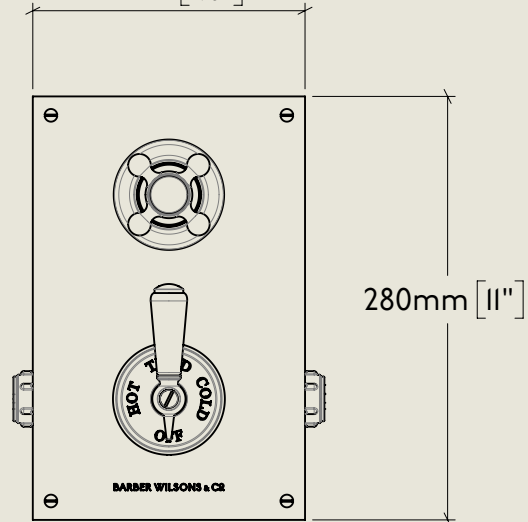

BY APPOINTMENT TO
HER MAJESTY QUEEN ELIZABETH II
MANUFACTURE OF KITCHEN & BATHROOM TAPS & MIXERS
BARBER WILSONS & CO. LTD
LONDON

LONDON **BARBER WILSONS & CO** EST. 1905

118mm [4⁵/₈"

Maximum

98mm [3⁷/₈"

Minimum

180mm [7¹/₈"

280mm [11"

American adapters fitted as standard when purchased via BW&Co USA

Model No.	Description	
RPS53C2D	Regent PS53C2D	Complete

BY APPOINTMENT TO
HER MAJESTY QUEEN ELIZABETH II
MANUFACTURE OF KITCHEN & BATHROOM TAPS & MIXERS
BARBER WILSONS & CO. LTD
LONDON

LONDON

BARBER WILSONS & CO

EST. 1905

American adapters fitted as standard when purchased via BW&Co USA

Model No.	Description	
RPS53C2D	Regent PS53C2D	First Fix

BY APPOINTMENT TO
HER MAJESTY QUEEN ELIZABETH II
MANUFACTURE OF KITCHEN & BATHROOM TAPS & MIXERS
BARBER WILSONS & CO. LTD
LONDON