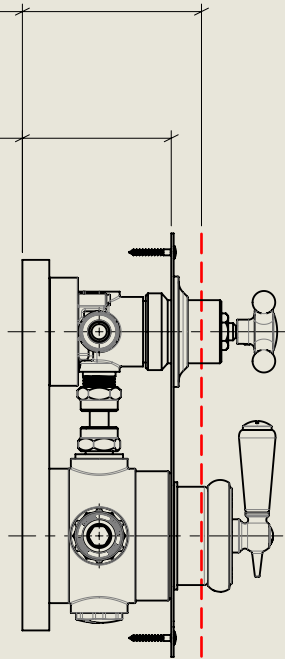

BY APPOINTMENT TO
HER MAJESTY QUEEN ELIZABETH II
MANUFACTURE OF KITCHEN & BATHROOM TAPS & MIXERS
BARBER WILSONS & CO. LTD
LONDON

LONDON **BARBER WILSONS & CO** EST. 1905

118mm [4⁵/₈"

Maximum

98mm [3⁷/₈"

Minimum

180mm [7¹/₈"

280mm [11"

American adapters fitted as standard when purchased via BW&Co USA

Model No.	Description	
RPS53C2D	Regent PS53C2D	Complete

BY APPOINTMENT TO
HER MAJESTY QUEEN ELIZABETH II
MANUFACTURE OF KITCHEN & BATHROOM TAPS & MIXERS
BARBER WILSONS & CO. LTD
LONDON

LONDON

BARBER WILSONS & CO

EST. 1905

American adapters fitted as standard when purchased via BW&Co USA

Model No.	Description	
RPS53C2D	Regent PS53C2D	First Fix

BY APPOINTMENT TO
HER MAJESTY QUEEN ELIZABETH II
MANUFACTURE OF KITCHEN & BATHROOM TAPS & MIXERS
BARBER WILSONS & CO. LTD
LONDON

LONDON **BARBER WILSONS & CO** EST. 1905

American adapters fitted as standard when purchased via BW&Co USA

Model No.	Description	
RPS53C2D	Regent PS53C2D	Second Fix