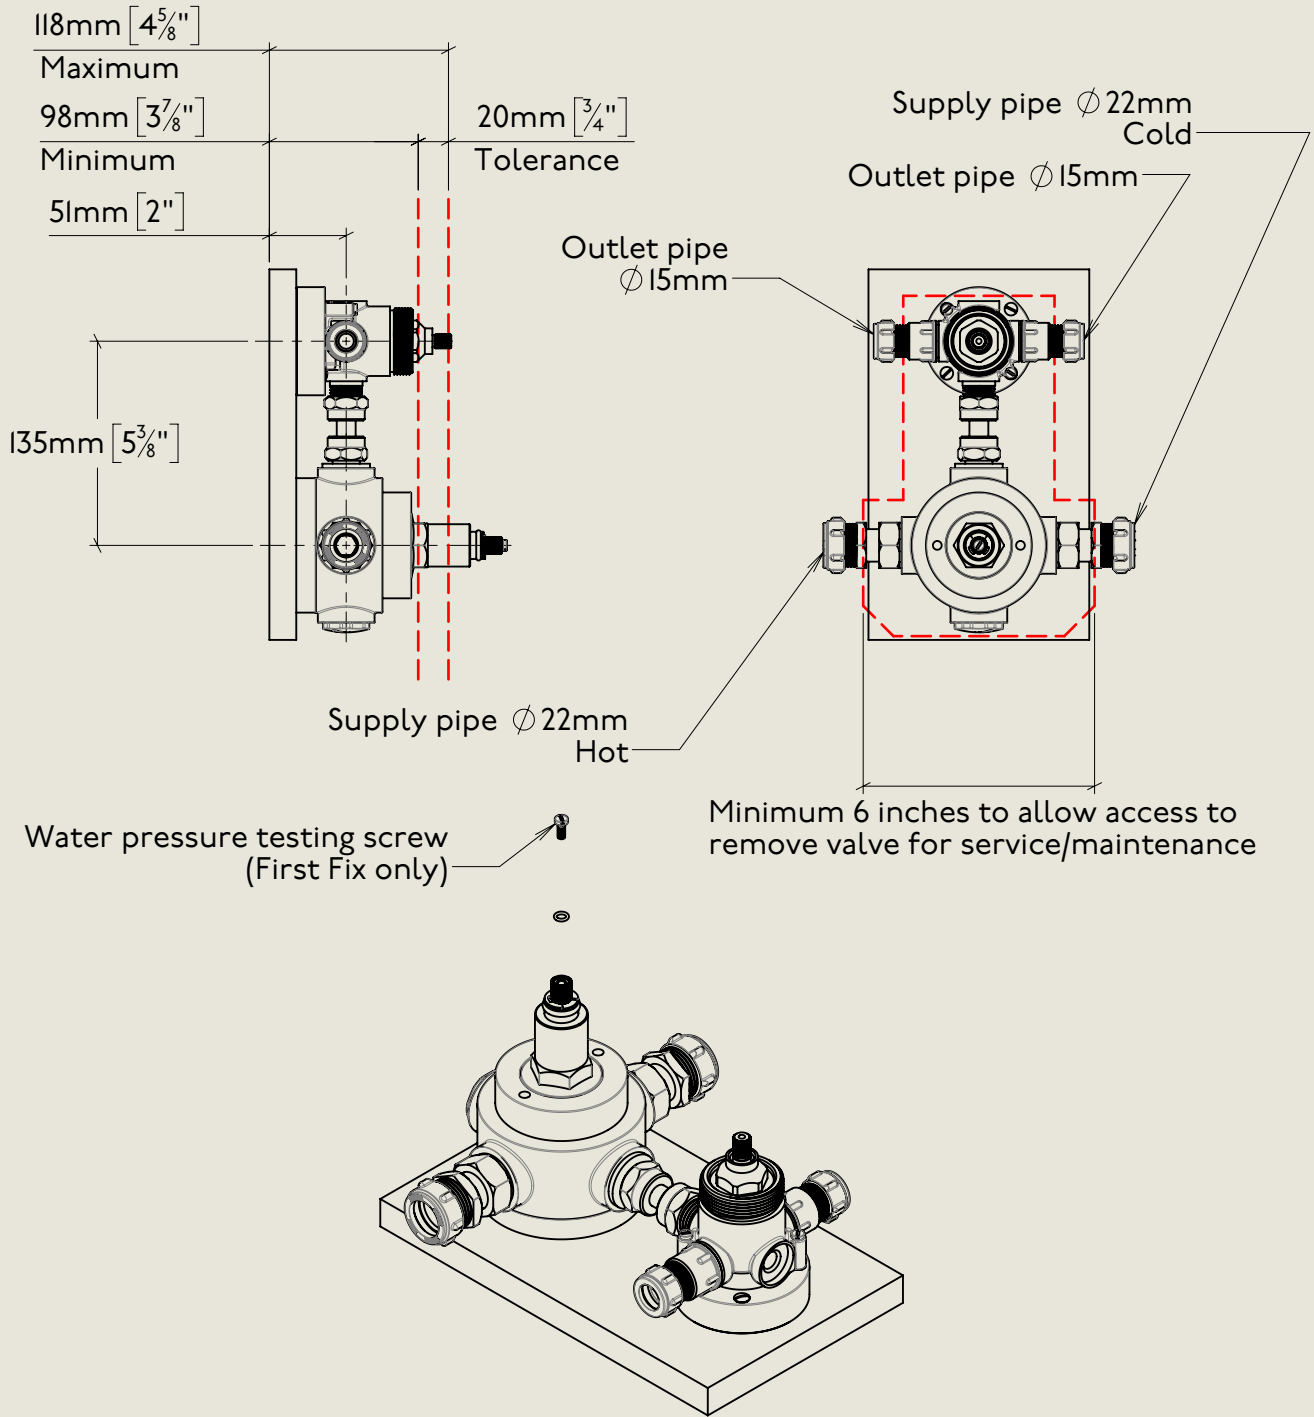

BY APPOINTMENT TO
HER MAJESTY QUEEN ELIZABETH II
MANUFACTURE OF KITCHEN & BATHROOM TAPS & MIXERS
BARBER WILSONS & CO. LTD
LONDON

LONDON **BARBER WILSONS & CO** EST. 1905

118mm [4⁵/₈"

Maximum

98mm [3⁷/₈"

Minimum

180mm [7¹/₈"

280mm [11"

American adapters fitted as standard when purchased via BW&Co USA

Model No.	Description	
RPS53C2D	Regent PS53C2D	Complete

BY APPOINTMENT TO
HER MAJESTY QUEEN ELIZABETH II
MANUFACTURE OF KITCHEN & BATHROOM TAPS & MIXERS
BARBER WILSONS & CO. LTD
LONDON

LONDON

BARBER WILSONS & CO

EST. 1905

American adapters fitted as standard when purchased via BW&Co USA

Model No.	Description	
RPS53C2D	Regent PS53C2D	First Fix

BY APPOINTMENT TO
HER MAJESTY QUEEN ELIZABETH II
MANUFACTURE OF KITCHEN & BATHROOM TAPS & MIXERS
BARBER WILSONS & CO. LTD
LONDON

LONDON **BARBER WILSONS & CO** EST. 1905

American adapters fitted as standard when purchased via BW&Co USA

Model No.	Description	
RPS53C2D	Regent PS53C2D	Second Fix