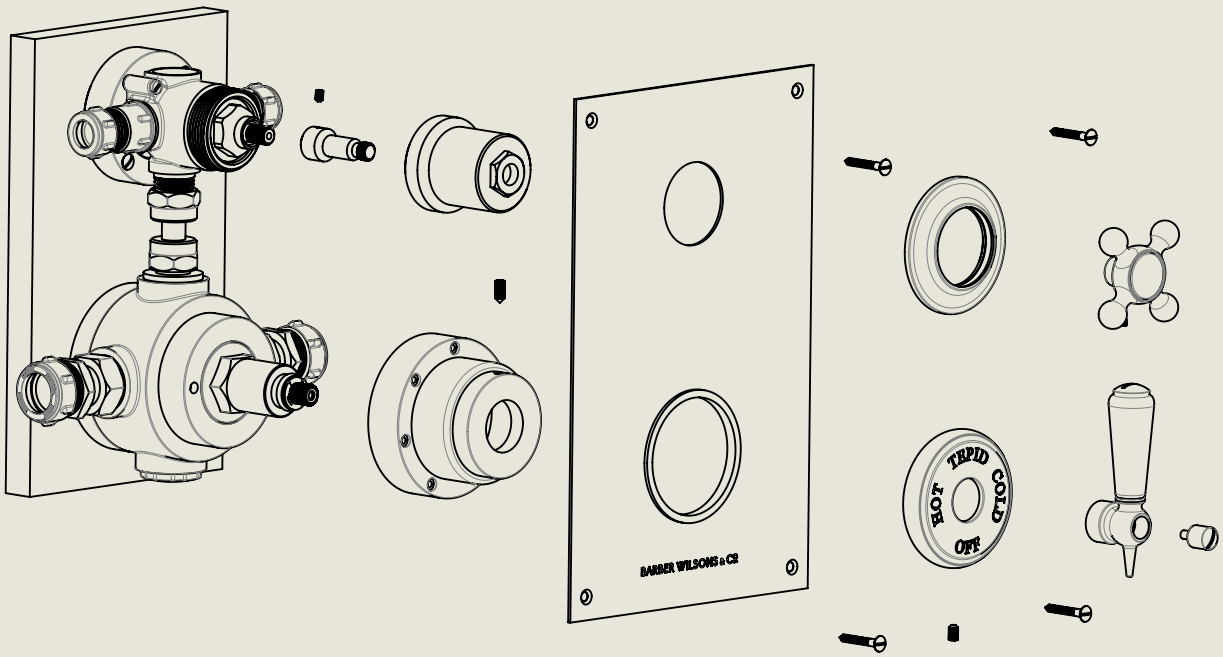

180mm [7¹/₈"

280mm [11"

American adapters fitted as standard when purchased via BW&Co USA

Model No.	Description	
RPS53C2D	Regent PS53C2D	Complete

BY APPOINTMENT TO
HER MAJESTY QUEEN ELIZABETH II
MANUFACTURE OF KITCHEN & BATHROOM TAPS & MIXERS
BARBER WILSONS & CO. LTD
LONDON

LONDON

BARBER WILSONS & CO

EST. 1905

American adapters fitted as standard when purchased via BW&Co USA

Model No.	Description	
RPS53C2D	Regent PS53C2D	First Fix

BY APPOINTMENT TO
HER MAJESTY QUEEN ELIZABETH II
MANUFACTURE OF KITCHEN & BATHROOM TAPS & MIXERS
BARBER WILSONS & CO. LTD
LONDON

LONDON **BARBER WILSONS & CO** EST. 1905

American adapters fitted as standard when purchased via BW&Co USA

Model No.	Description	
RPS53C2D	Regent PS53C2D	Second Fix