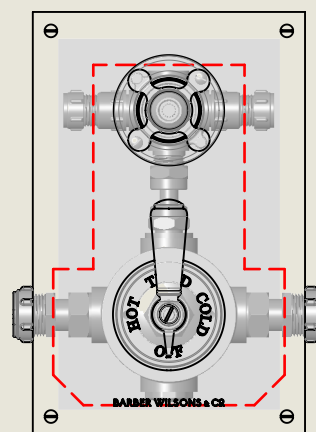

BY APPOINTMENT TO
HER MAJESTY QUEEN ELIZABETH II
MANUFACTURE OF KITCHEN & BATHROOM TAPS & MIXERS
BARBER WILSONS & CO. LTD
LONDON

LONDON **BARBER WILSONS & CO** EST. 1905

118mm [4⁵/₈"

Maximum

98mm [3⁷/₈"

Minimum

180mm [7¹/₈"

280mm [11"

American adapters fitted as standard when purchased via BW&Co USA

Model No.	Description	
RPS53C2D	Regent PS53C2D	Complete

BY APPOINTMENT TO
HER MAJESTY QUEEN ELIZABETH II
MANUFACTURE OF KITCHEN & BATHROOM TAPS & MIXERS
BARBER WILSONS & CO. LTD
LONDON

LONDON

BARBER WILSONS & CO

EST. 1905

American adapters fitted as standard when purchased via BW&Co USA

Model No.	Description	
RPS53C2D	Regent PS53C2D	First Fix

BY APPOINTMENT TO
HER MAJESTY QUEEN ELIZABETH II
MANUFACTURE OF KITCHEN & BATHROOM TAPS & MIXERS
BARBER WILSONS & CO. LTD
LONDON

LONDON **BARBER WILSONS & CO** EST. 1905

American adapters fitted as standard when purchased via BW&Co USA

Model No.	Description	
RPS53C2D	Regent PS53C2D	Second Fix