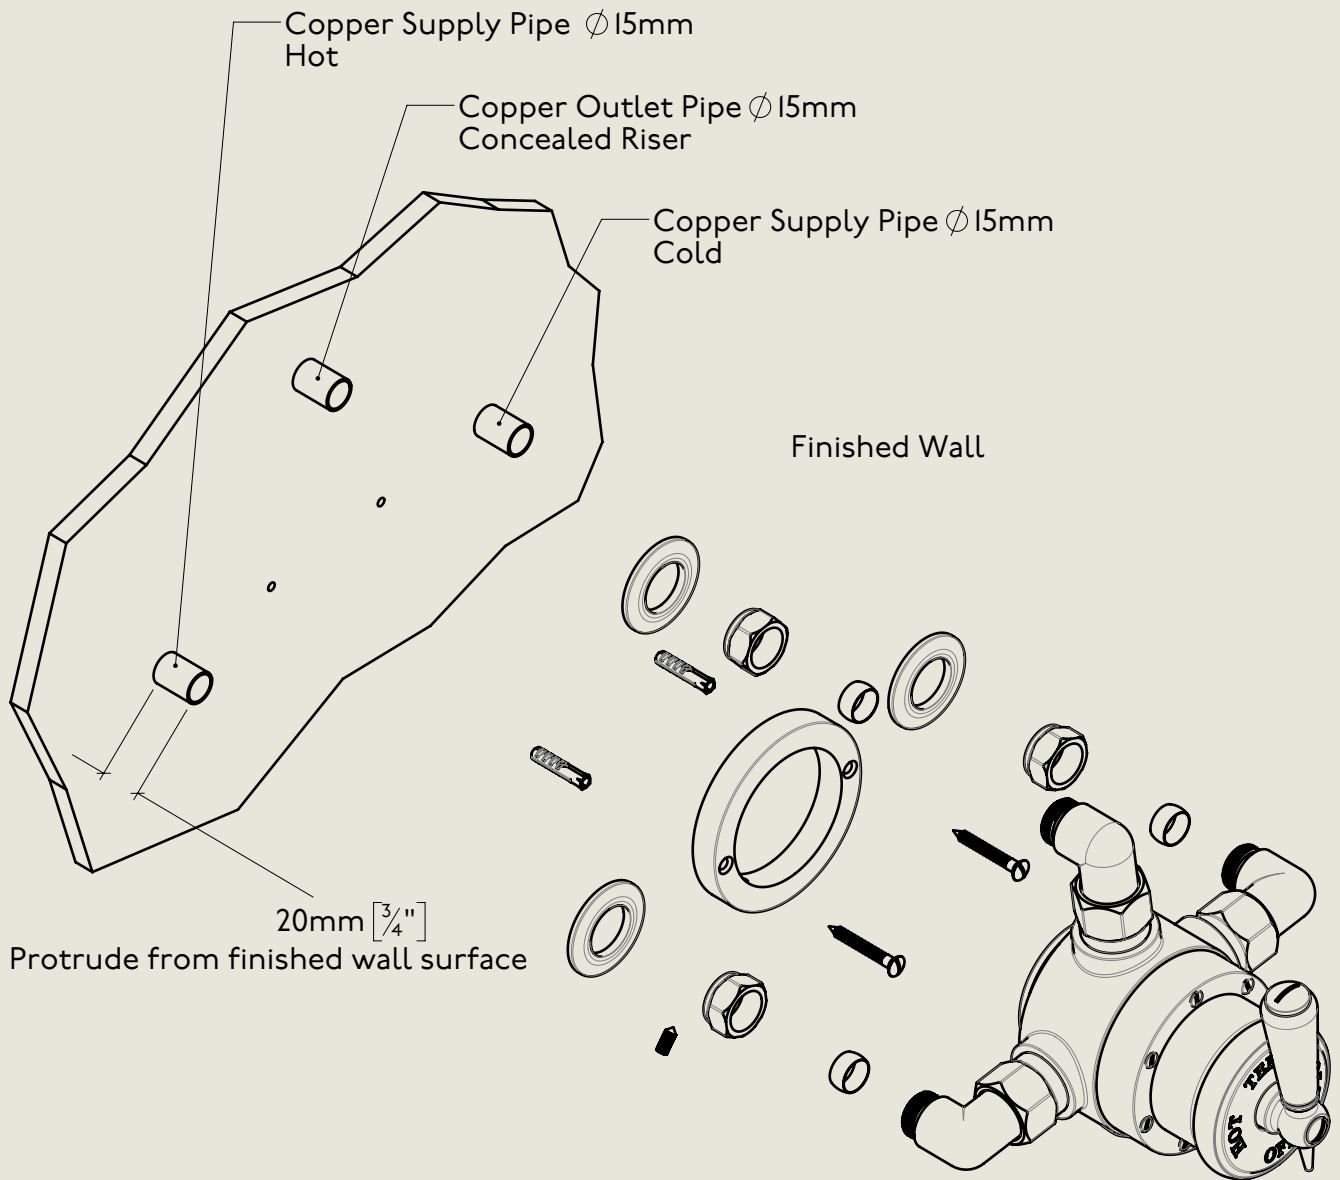

Model No.	Description	
RPS53CU3	Regent PS53CU3, Exposed Copper Union	Complete

BY APPOINTMENT TO  
HER MAJESTY QUEEN ELIZABETH II  
MANUFACTURE OF KITCHEN & BATHROOM TAPS & MIXERS  
BARBER WILSONS & CO. LTD  
LONDON

LONDON

BARBER WILSONS & CO

EST. 1905

American adapters fitted as standard when purchased via BW&Co USA

Model No.	Description	
RPS53CU3	Regent PS53CU3, Exposed Copper Union	First Fix

BY APPOINTMENT TO  
HER MAJESTY QUEEN ELIZABETH II  
MANUFACTURE OF KITCHEN & BATHROOM TAPS & MIXERS  
BARBER WILSONS & CO. LTD  
LONDON

LONDON **BARBER WILSONS & CO** EST. 1905

American adapters fitted as standard when purchased via BW&Co USA

<p>Model No.  RPS53CU3</p>	<p>Description  Regent PS53CU3, Exposed Copper Union</p>	<p>Second Fix</p>
------------------------------------	--	-------------------