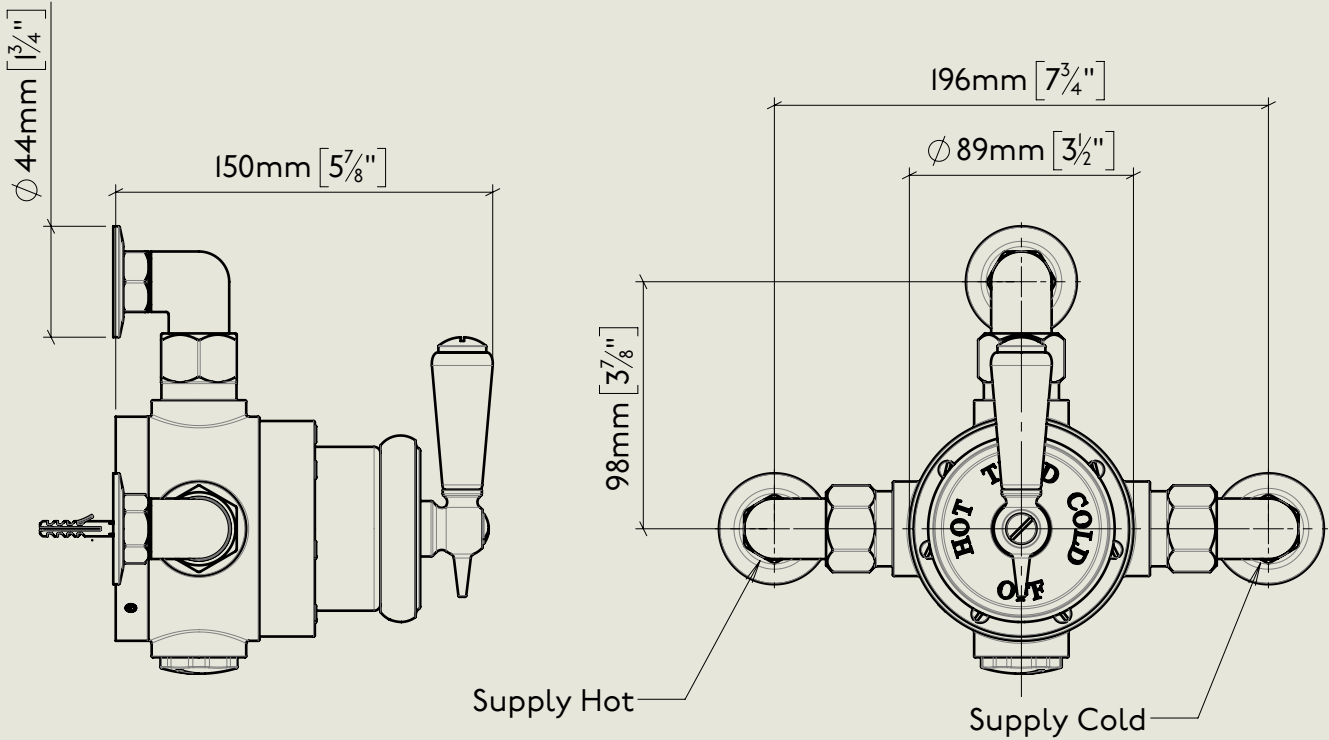

BY APPOINTMENT TO  
HER MAJESTY QUEEN ELIZABETH II  
MANUFACTURE OF KITCHEN & BATHROOM TAPS & MIXERS  
BARBER WILSONS & CO. LTD  
LONDON

LONDON **BARBER WILSONS & CO** EST. 1905

American adapters fitted as standard when purchased via BW&Co USA

Model No.	Description	
RPS53CU3	Regent PS53CU3, Exposed Copper Union	Complete

BY APPOINTMENT TO  
HER MAJESTY QUEEN ELIZABETH II  
MANUFACTURE OF KITCHEN & BATHROOM TAPS & MIXERS  
BARBER WILSONS & CO. LTD  
LONDON

LONDON

BARBER WILSONS & CO

EST. 1905

American adapters fitted as standard when purchased via BW&Co USA

Model No.	Description	
RPS53CU3	Regent PS53CU3, Exposed Copper Union	First Fix

BY APPOINTMENT TO  
HER MAJESTY QUEEN ELIZABETH II  
MANUFACTURE OF KITCHEN & BATHROOM TAPS & MIXERS  
BARBER WILSONS & CO. LTD  
LONDON

LONDON **BARBER WILSONS & CO** EST. 1905

American adapters fitted as standard when purchased via BW&Co USA

<p>Model No.  RPS53CU3</p>	<p>Description  Regent PS53CU3, Exposed Copper Union</p>	<p>Second Fix</p>
------------------------------------	--	-------------------