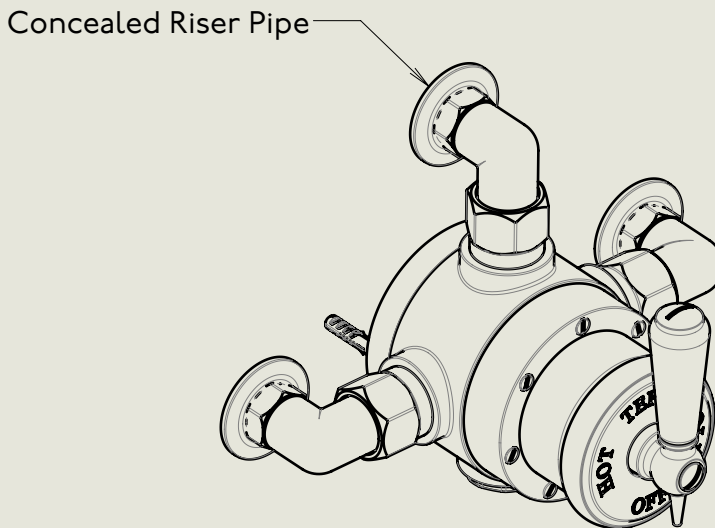

BY APPOINTMENT TO  
HER MAJESTY QUEEN ELIZABETH II  
MANUFACTURE OF KITCHEN & BATHROOM TAPS & MIXERS  
BARBER WILSONS & CO. LTD  
LONDON

LONDON **BARBER WILSONS & CO** EST. 1905

American adapters fitted as standard when purchased via BW&Co USA

Model No.	Description	
RPS53CU3	Regent PS53CU3, Exposed Copper Union	Complete

BY APPOINTMENT TO  
HER MAJESTY QUEEN ELIZABETH II  
MANUFACTURE OF KITCHEN & BATHROOM TAPS & MIXERS  
BARBER WILSONS & CO. LTD  
LONDON

LONDON

BARBER WILSONS & CO

EST. 1905

American adapters fitted as standard when purchased via BW&Co USA

Model No.	Description	
RPS53CU3	Regent PS53CU3, Exposed Copper Union	First Fix

BY APPOINTMENT TO  
HER MAJESTY QUEEN ELIZABETH II  
MANUFACTURE OF KITCHEN & BATHROOM TAPS & MIXERS  
BARBER WILSONS & CO. LTD  
LONDON

LONDON **BARBER WILSONS & CO** EST. 1905

American adapters fitted as standard when purchased via BW&Co USA

<p>Model No.  RPS53CU3</p>	<p>Description  Regent PS53CU3, Exposed Copper Union</p>	<p>Second Fix</p>
------------------------------------	--	-------------------