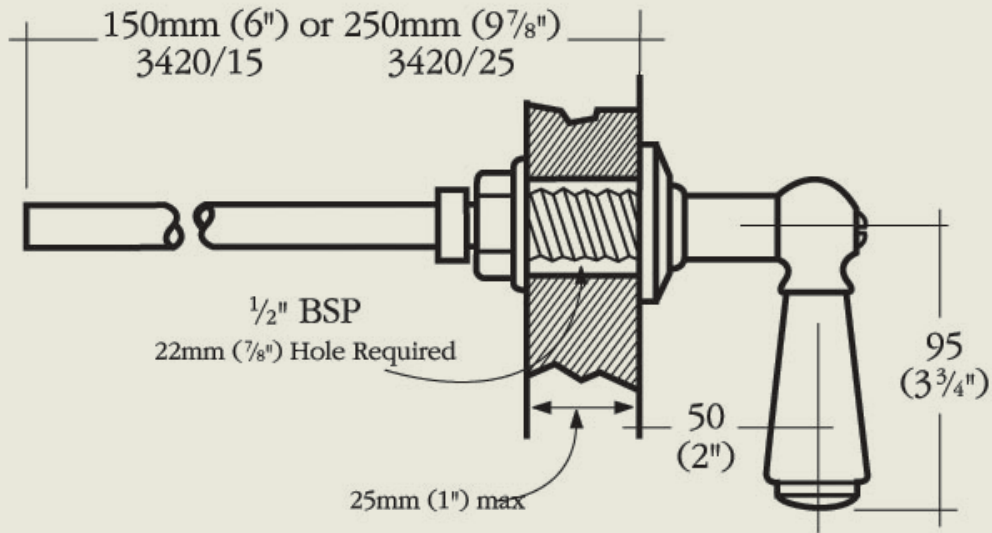

BY APPOINTMENT TO
HER MAJESTY QUEEN ELIZABETH II
MANUFACTURER OF KITCHEN & BATHROOM TAPS & MIXERS
BARBER WILSONS & CO. LTD.
LONDON

LONDON

BARBER WILSONS & CO

EST. 1905

Model No. RMLTT3420 150mm

Internals

MADE IN LONDON