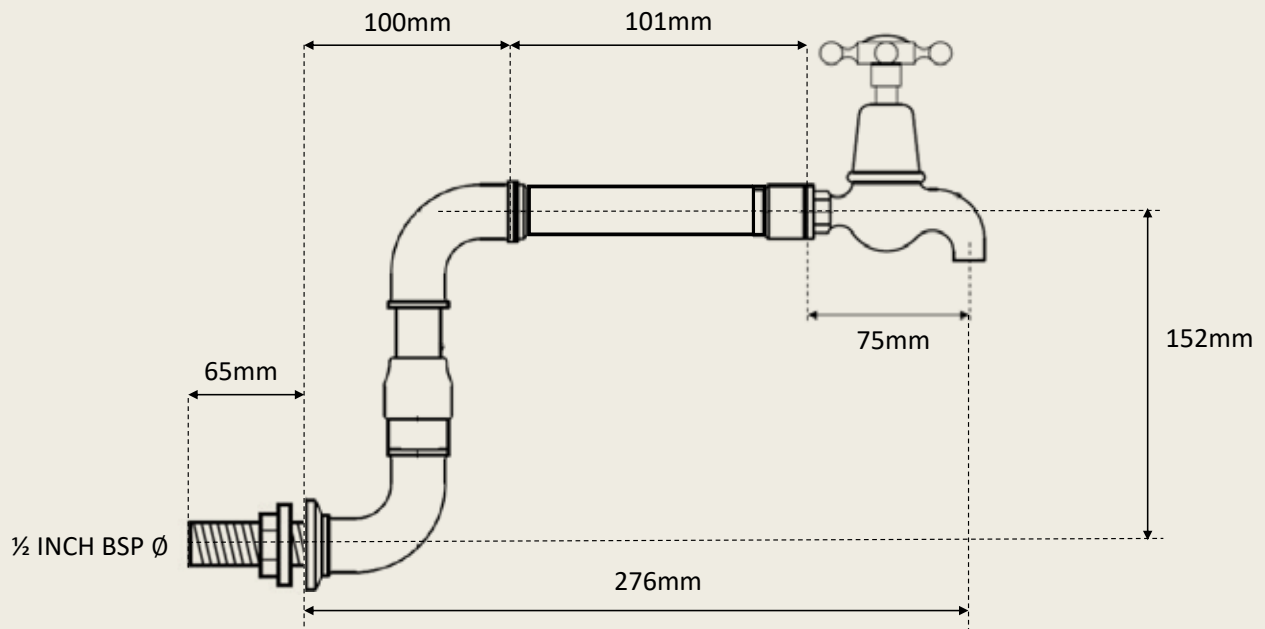

BY APPOINTMENT TO
HER MAJESTY QUEEN ELIZABETH II
MANUFACTURER OF KITCHEN & BATHROOM TAPS & MIXERS
BARBER WILSONS & CO. LTD.
LONDON

LONDON

BARBER WILSONS & CO

EST. 1905

Model No. R260-PF-I900
Image shows I900 headworks

Internals Standard 3/4 ceramic cartridge
Optional compression cartridge available

MADE IN LONDON

info@barberwilsons.co.uk
+44 (0) 20 8888 3461

Barber Wilsons & Co Ltd, Crawley Road, London N22 6AH
REG. OFFICE. AS ABOVE · REG. NO. 100285 ENGLAND