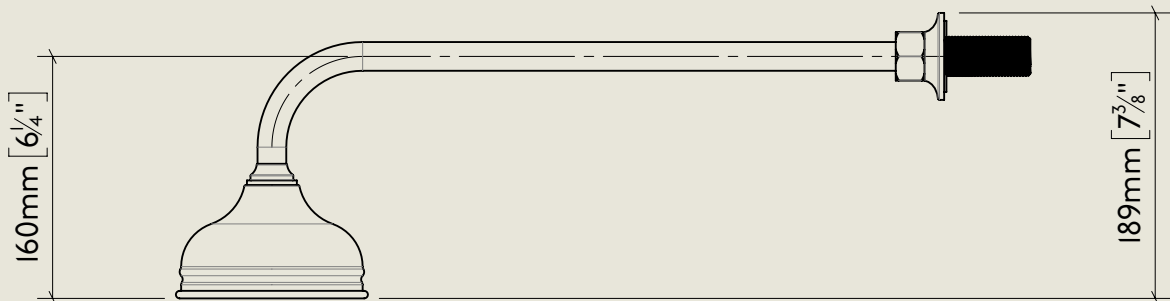

BY APPOINTMENT TO  
HER MAJESTY QUEEN ELIZABETH II  
MANUFACTURE OF KITCHEN & BATHROOM TAPS & MIXERS  
BARBER WILSONS & CO. LTD  
LONDON

LONDON BARBER WILSONS & CO EST. 1905

American adapters fitted as standard when purchased via BW&Co USA

Model No.	Description	
PS10S	PS10S, 5" Skirted Rose	Complete