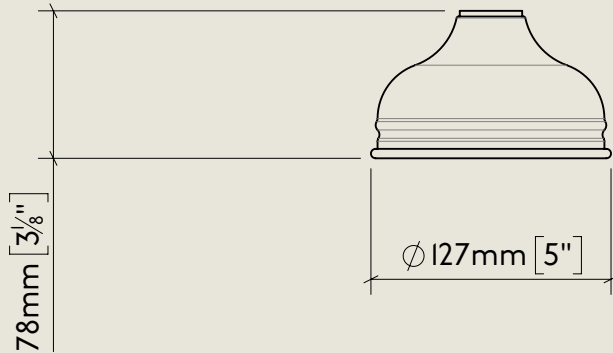

BY APPOINTMENT TO
HER MAJESTY QUEEN ELIZABETH II
MANUFACTURE OF KITCHEN & BATHROOM TAPS & MIXERS
BARBER WILSONS & CO. LTD
LONDON

LONDON BARBER WILSONS & CO EST. 1905

American adapters fitted as standard when purchased via BW&Co USA

Model No.	Description	
PS10S	PS10S, 5" Skirted Rose	Complete