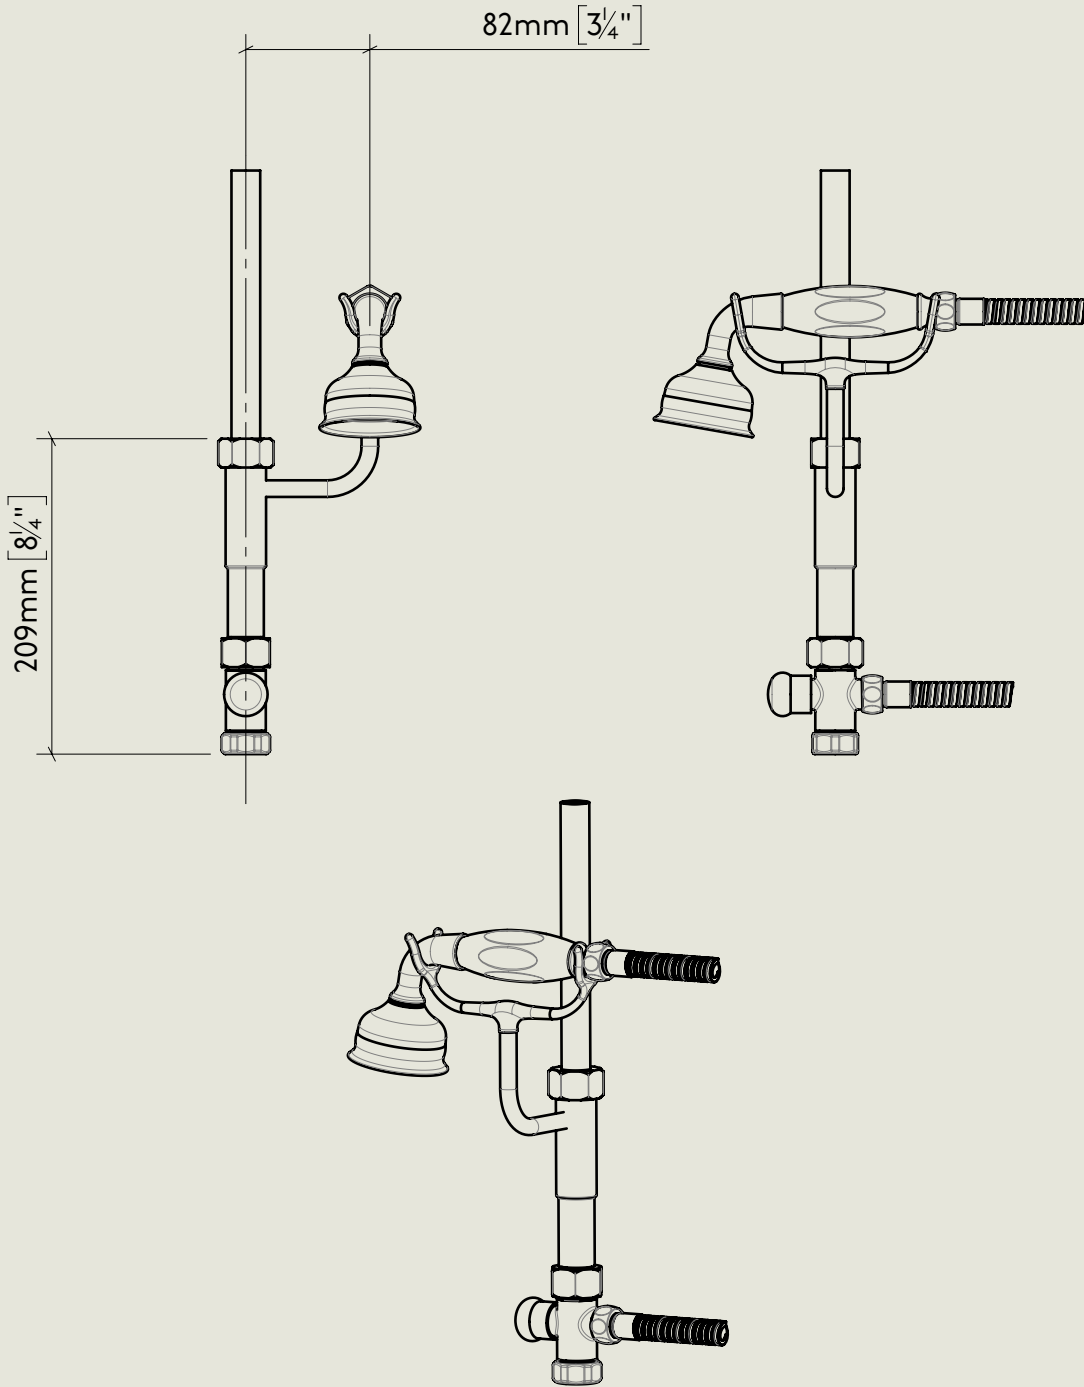

BY APPOINTMENT TO  
HER MAJESTY QUEEN ELIZABETH II  
MANUFACTURE OF KITCHEN & BATHROOM TAPS & MIXERS  
BARBER WILSONS & CO. LTD  
LONDON

LONDON BARBER WILSONS & CO EST. 1905

American adapters fitted as standard when purchased via BW&Co USA

Model No.	Description	
R67S	R67S, Handspray with Divertor Kit	Complete