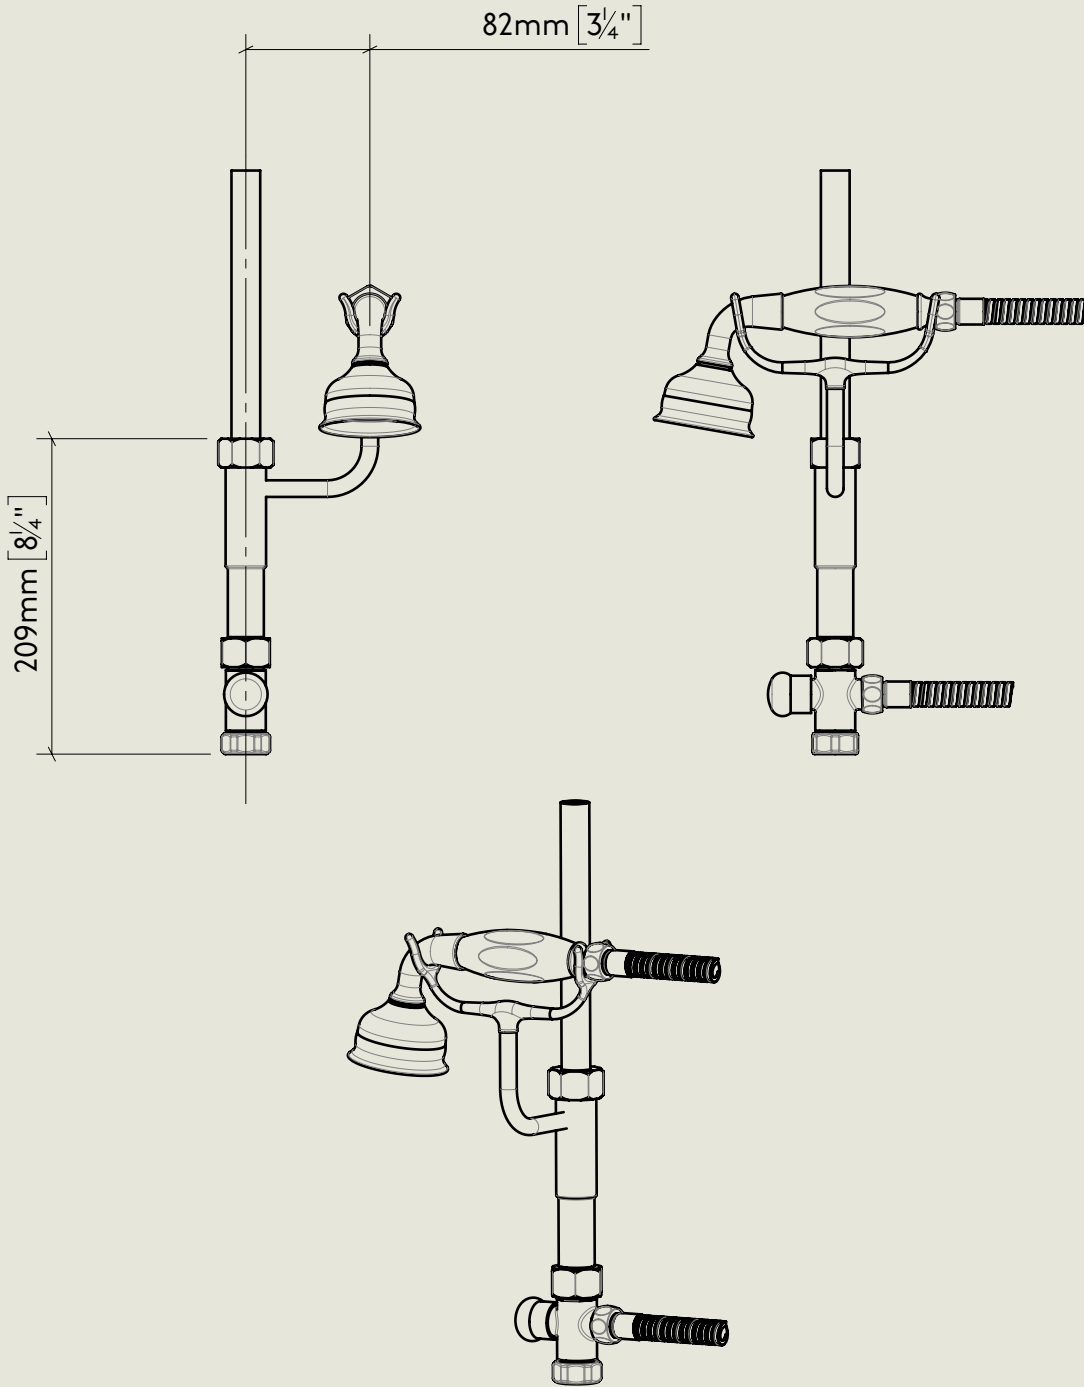

BY APPOINTMENT TO
HER MAJESTY QUEEN ELIZABETH II
MANUFACTURE OF KITCHEN & BATHROOM TAPS & MIXERS
BARBER WILSONS & CO. LTD
LONDON

LONDON

BARBER WILSONS & CO

EST. 1905

American adapters fitted as standard when purchased via BW&Co USA

Model No.

RML67S

Description

RML67S, Handspray with Divertor Kit

Complete