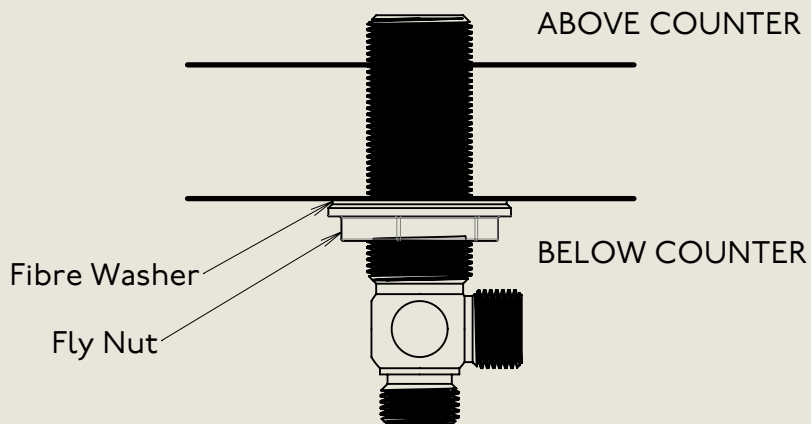

Model No.	Description	
RI020-1890	Regent 1020, 1890's Style	Complete

BY APPOINTMENT TO
HER MAJESTY QUEEN ELIZABETH II
MANUFACTURE OF KITCHEN & BATHROOM TAPS & MIXERS
BARBER WILSONS & CO. LTD
LONDON

LONDON

BARBER WILSONS & CO

EST. 1905

American adapters fitted as standard when purchased via BW&Co USA

Model No.	Description	Fitting
1020	Below Counter	Fitting

BY APPOINTMENT TO
HER MAJESTY QUEEN ELIZABETH II
MANUFACTURE OF KITCHEN & BATHROOM TAPS & MIXERS
BARBER WILSONS & CO. LTD
LONDON

LONDON BARBER WILSONS & CO EST. 1905

American adapters fitted as standard when purchased via BW&Co USA

Model No.	Description	
R1020-1890	Regent 1020, 1890's Style	Iso