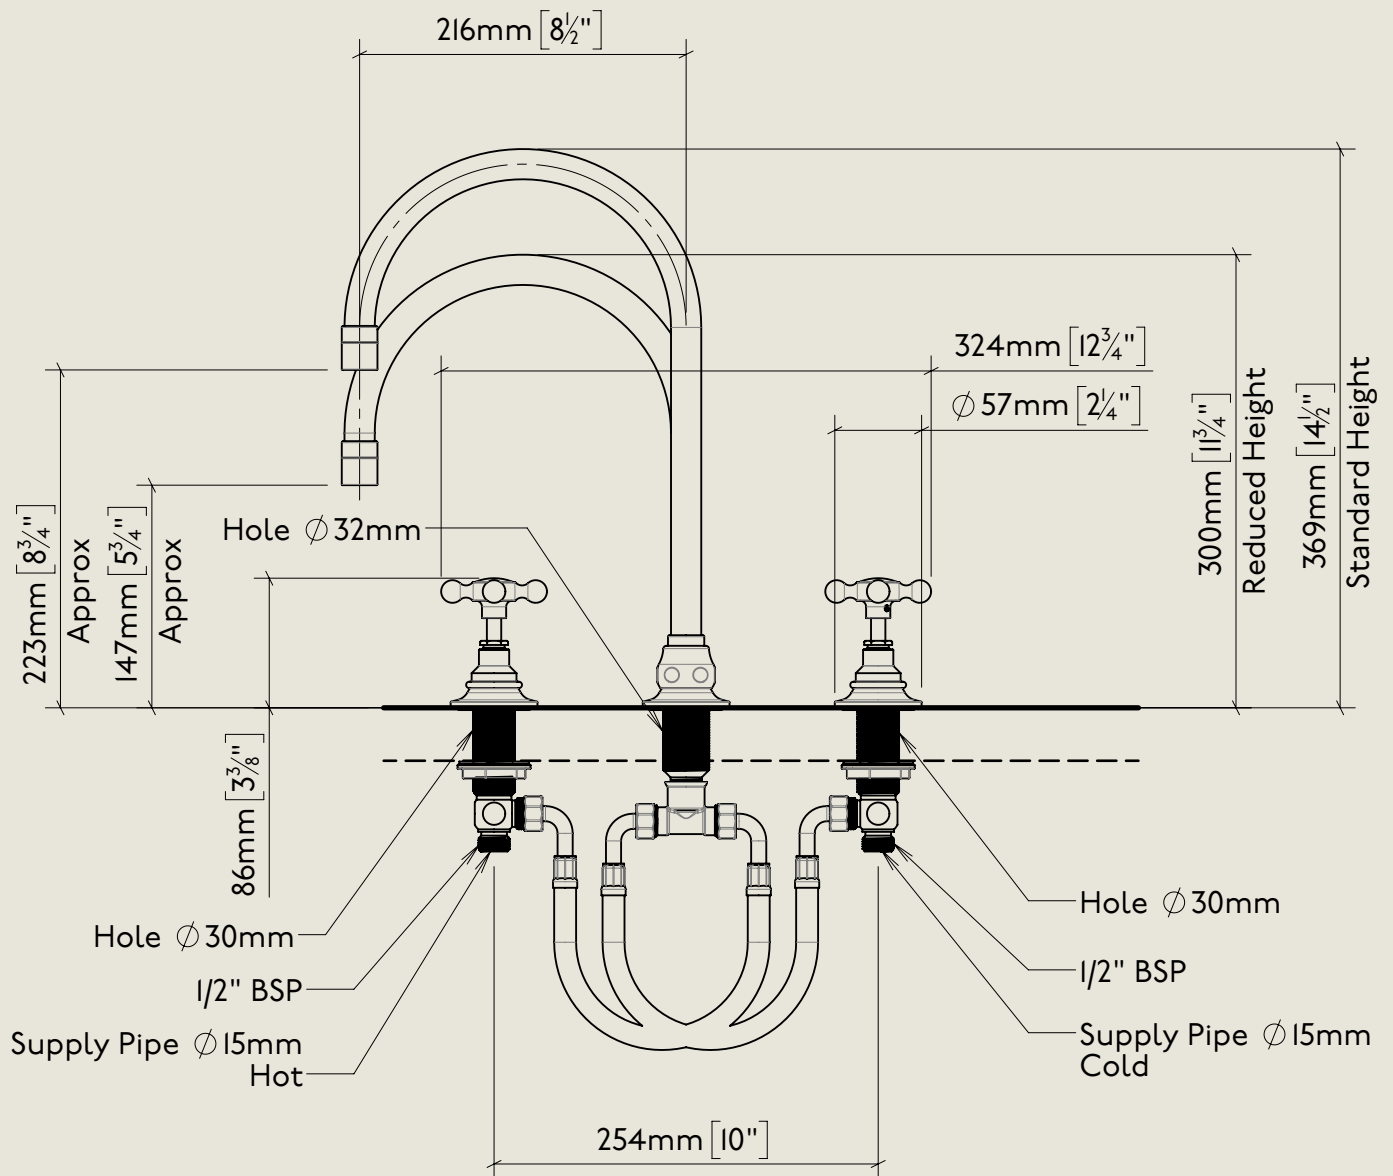

BY APPOINTMENT TO
HER MAJESTY QUEEN ELIZABETH II
MANUFACTURE OF KITCHEN & BATHROOM TAPS & MIXERS
BARBER WILSONS & CO. LTD
LONDON

LONDON

BARBER WILSONS & CO

EST. 1905

American adapters fitted as standard when purchased via BW&Co USA

Model No.	Description	
RI020-1890	Regent 1020, 1890's Style	Complete

BY APPOINTMENT TO
HER MAJESTY QUEEN ELIZABETH II
MANUFACTURE OF KITCHEN & BATHROOM TAPS & MIXERS
BARBER WILSONS & CO. LTD
LONDON

LONDON

BARBER WILSONS & CO

EST. 1905

American adapters fitted as standard when purchased via BW&Co USA

Model No.	Description	Fitting
1020	Below Counter	Fitting

BY APPOINTMENT TO
HER MAJESTY QUEEN ELIZABETH II
MANUFACTURE OF KITCHEN & BATHROOM TAPS & MIXERS
BARBER WILSONS & CO. LTD
LONDON

LONDON BARBER WILSONS & CO EST. 1905

American adapters fitted as standard when purchased via BW&Co USA

Model No.	Description	
R1020-1890	Regent 1020, 1890's Style	Iso