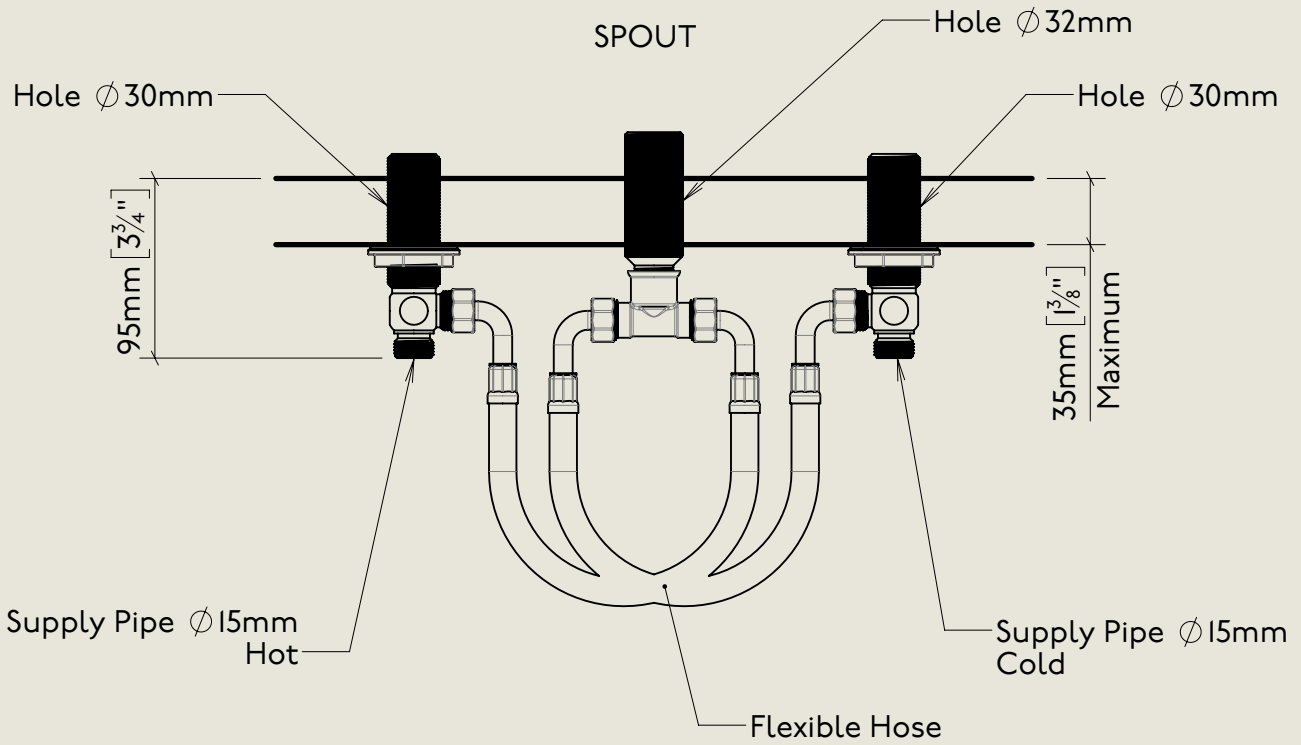

Model No.	Description	
RI020-1890	Regent 1020, 1890's Style	Complete

BY APPOINTMENT TO
HER MAJESTY QUEEN ELIZABETH II
MANUFACTURE OF KITCHEN & BATHROOM TAPS & MIXERS
BARBER WILSONS & CO. LTD
LONDON

LONDON

BARBER WILSONS & CO

EST. 1905

American adapters fitted as standard when purchased via BW&Co USA

Model No.	Description	Fitting
1020	Below Counter	Fitting

BY APPOINTMENT TO
HER MAJESTY QUEEN ELIZABETH II
MANUFACTURE OF KITCHEN & BATHROOM TAPS & MIXERS
BARBER WILSONS & CO. LTD
LONDON

LONDON BARBER WILSONS & CO EST. 1905

American adapters fitted as standard when purchased via BW&Co USA

Model No.	Description	
R1020-1890	Regent 1020, 1890's Style	Iso