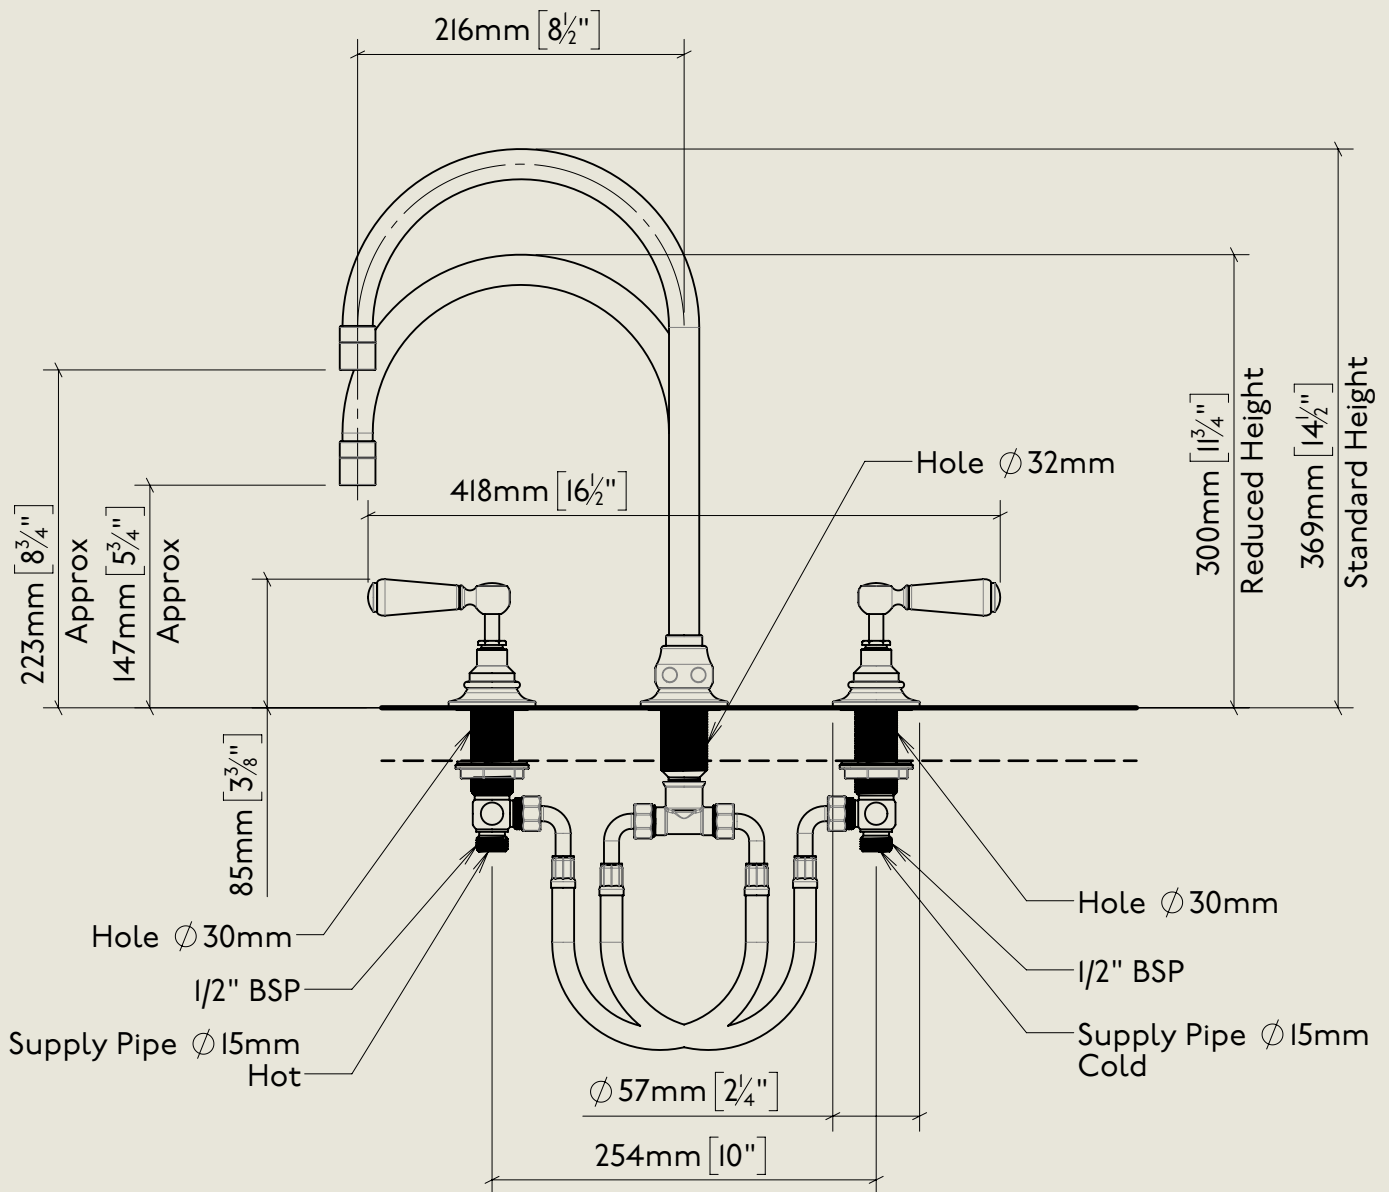

BY APPOINTMENT TO
HER MAJESTY QUEEN ELIZABETH II
MANUFACTURE OF KITCHEN & BATHROOM TAPS & MIXERS
BARBER WILSONS & CO. LTD
LONDON

LONDON

BARBER WILSONS & CO

EST. 1905

American adapters fitted as standard when purchased via BW&Co USA

Model No.	Description	
RCLI020-1890	Regent China Lever 1020, 1890's Style	Complete

BY APPOINTMENT TO
HER MAJESTY QUEEN ELIZABETH II
MANUFACTURE OF KITCHEN & BATHROOM TAPS & MIXERS
BARBER WILSONS & CO. LTD
LONDON

LONDON **BARBER WILSONS & CO** EST. 1905

American adapters fitted as standard when purchased via BW&Co USA

Model No.	Description	Fitting
1020	Below Counter	Fitting

BY APPOINTMENT TO
HER MAJESTY QUEEN ELIZABETH II
MANUFACTURE OF KITCHEN & BATHROOM TAPS & MIXERS
BARBER WILSONS & CO. LTD
LONDON

LONDON BARBER WILSONS & CO EST. 1905

American adapters fitted as standard when purchased via BW&Co USA

<p>Model No. RCLI020-1890</p>	<p>Description Regent China Lever 1020, 1890's Style</p>	<p>Iso</p>
-----------------------------------	--	------------