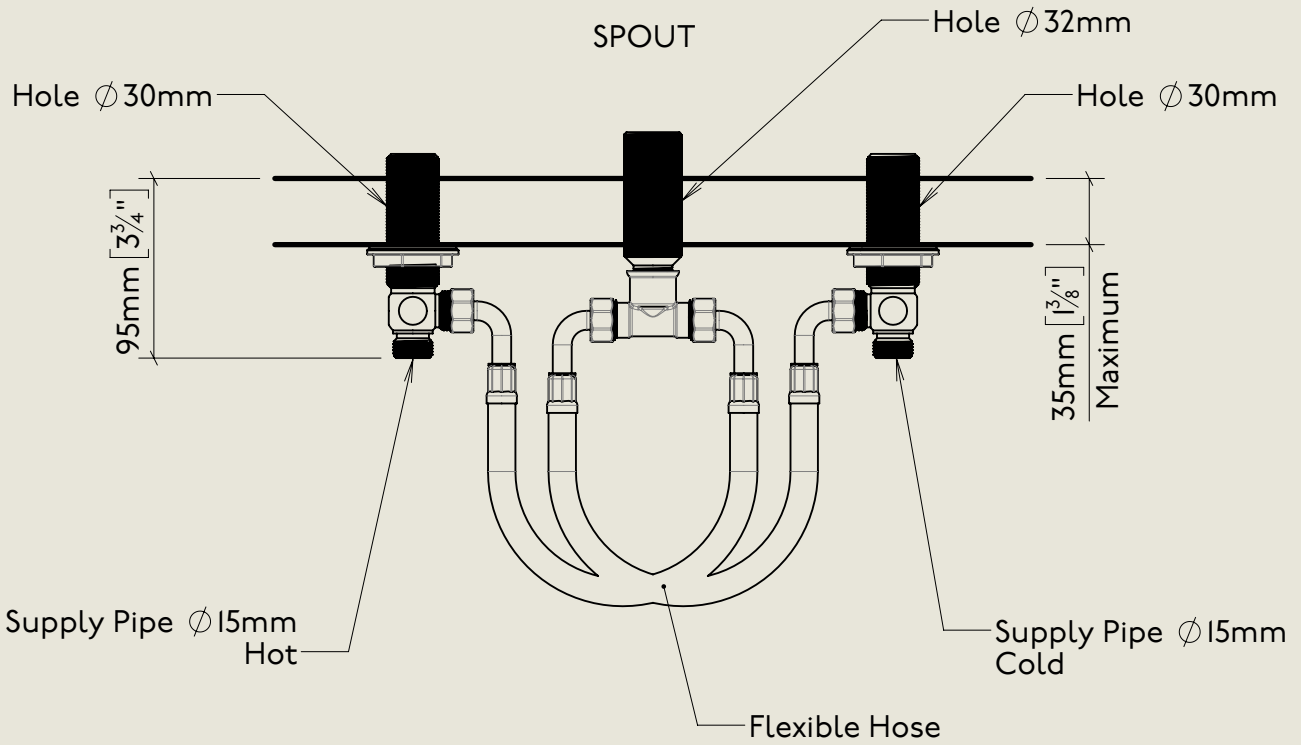

BY APPOINTMENT TO
HER MAJESTY QUEEN ELIZABETH II
MANUFACTURE OF KITCHEN & BATHROOM TAPS & MIXERS
BARBER WILSONS & CO. LTD
LONDON

LONDON

BARBER WILSONS & CO

EST. 1905

American adapters fitted as standard when purchased via BW&Co USA

Model No.	Description	
RCLI020-1890	Regent China Lever 1020, 1890's Style	Complete

BY APPOINTMENT TO
HER MAJESTY QUEEN ELIZABETH II
MANUFACTURE OF KITCHEN & BATHROOM TAPS & MIXERS
BARBER WILSONS & CO. LTD
LONDON

LONDON **BARBER WILSONS & CO** EST. 1905

American adapters fitted as standard when purchased via BW&Co USA

Model No.	Description	Fitting
1020	Below Counter	Fitting

BY APPOINTMENT TO
HER MAJESTY QUEEN ELIZABETH II
MANUFACTURE OF KITCHEN & BATHROOM TAPS & MIXERS
BARBER WILSONS & CO. LTD
LONDON

LONDON BARBER WILSONS & CO EST. 1905

American adapters fitted as standard when purchased via BW&Co USA

<p>Model No. RCLI020-1890</p>	<p>Description Regent China Lever 1020, 1890's Style</p>	<p>Iso</p>
-----------------------------------	--	------------