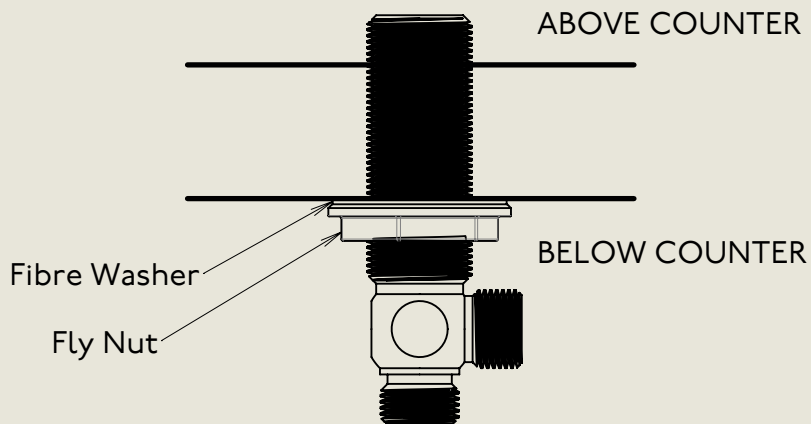

BY APPOINTMENT TO
HER MAJESTY QUEEN ELIZABETH II
MANUFACTURE OF KITCHEN & BATHROOM TAPS & MIXERS
BARBER WILSONS & CO. LTD
LONDON

LONDON

BARBER WILSONS & CO

EST. 1905

American adapters fitted as standard when purchased via BW&Co USA

Model No.	Description	
RCLI020-1890	Regent China Lever 1020, 1890's Style	Complete

BY APPOINTMENT TO
HER MAJESTY QUEEN ELIZABETH II
MANUFACTURE OF KITCHEN & BATHROOM TAPS & MIXERS
BARBER WILSONS & CO. LTD
LONDON

LONDON **BARBER WILSONS & CO** EST. 1905

American adapters fitted as standard when purchased via BW&Co USA

Model No.	Description	Fitting
1020	Below Counter	Fitting

BY APPOINTMENT TO
HER MAJESTY QUEEN ELIZABETH II
MANUFACTURE OF KITCHEN & BATHROOM TAPS & MIXERS
BARBER WILSONS & CO. LTD
LONDON

LONDON BARBER WILSONS & CO EST. 1905

American adapters fitted as standard when purchased via BW&Co USA

<p>Model No. RCLI020-1890</p>	<p>Description Regent China Lever 1020, 1890's Style</p>	<p>Iso</p>
-----------------------------------	--	------------