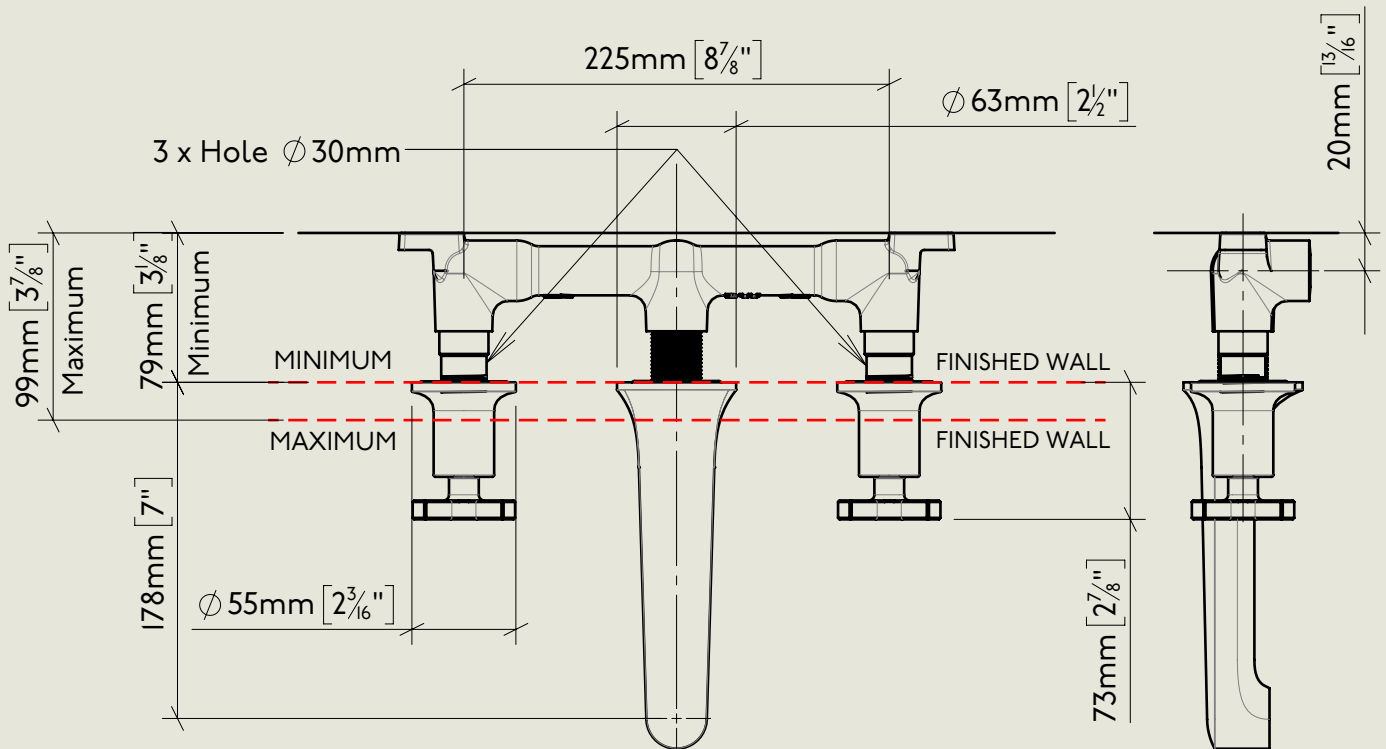

BY APPOINTMENT TO  
HER MAJESTY QUEEN ELIZABETH II  
MANUFACTURE OF KITCHEN & BATHROOM TAPS & MIXERS  
BARBER WILSONS & CO. LTD  
LONDON

LONDON

BARBER WILSONS & CO

EST. 1905

American adapters fitted as standard when purchased via BW&Co USA

Model No.	Description	
M6454	Milne 3 Hole Wall Mounted Basin Mixer Tap One Piece	Complete

BY APPOINTMENT TO  
HER MAJESTY QUEEN ELIZABETH II  
MANUFACTURE OF KITCHEN & BATHROOM TAPS & MIXERS  
BARBER WILSONS & CO. LTD  
LONDON

LONDON

BARBER WILSONS & CO

EST. 1905

American adapters fitted as standard when purchased via BW&Co USA

Model No. -	Description 3 Hole Wall Mounted Basin Mixer Tap One Piece	First Fix
----------------	---	-----------

<p>Model No.  M6454</p>	<p>Description  Milne 3 Hole Wall Mounted Basin Mixer Tap One Piece</p>	<p>Second Fix</p>
---------------------------------	---	-------------------