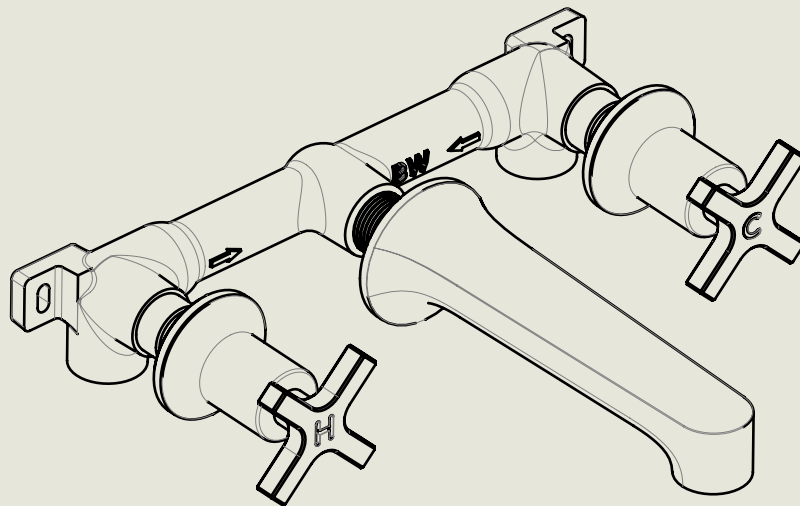

BY APPOINTMENT TO  
HER MAJESTY QUEEN ELIZABETH II  
MANUFACTURE OF KITCHEN & BATHROOM TAPS & MIXERS  
BARBER WILSONS & CO. LTD  
LONDON

LONDON

BARBER WILSONS & CO

EST. 1905

American adapters fitted as standard when purchased via BW&Co USA

Model No.	Description	
M6454	Milne 3 Hole Wall Mounted Basin Mixer Tap One Piece	Complete

BY APPOINTMENT TO  
HER MAJESTY QUEEN ELIZABETH II  
MANUFACTURE OF KITCHEN & BATHROOM TAPS & MIXERS  
BARBER WILSONS & CO. LTD  
LONDON

LONDON

BARBER WILSONS & CO

EST. 1905

American adapters fitted as standard when purchased via BW&Co USA

Model No. -	Description 3 Hole Wall Mounted Basin Mixer Tap One Piece	First Fix
----------------	---	-----------

<p>Model No.  M6454</p>	<p>Description  Milne 3 Hole Wall Mounted Basin Mixer Tap One Piece</p>	<p>Second Fix</p>
---------------------------------	---	-------------------