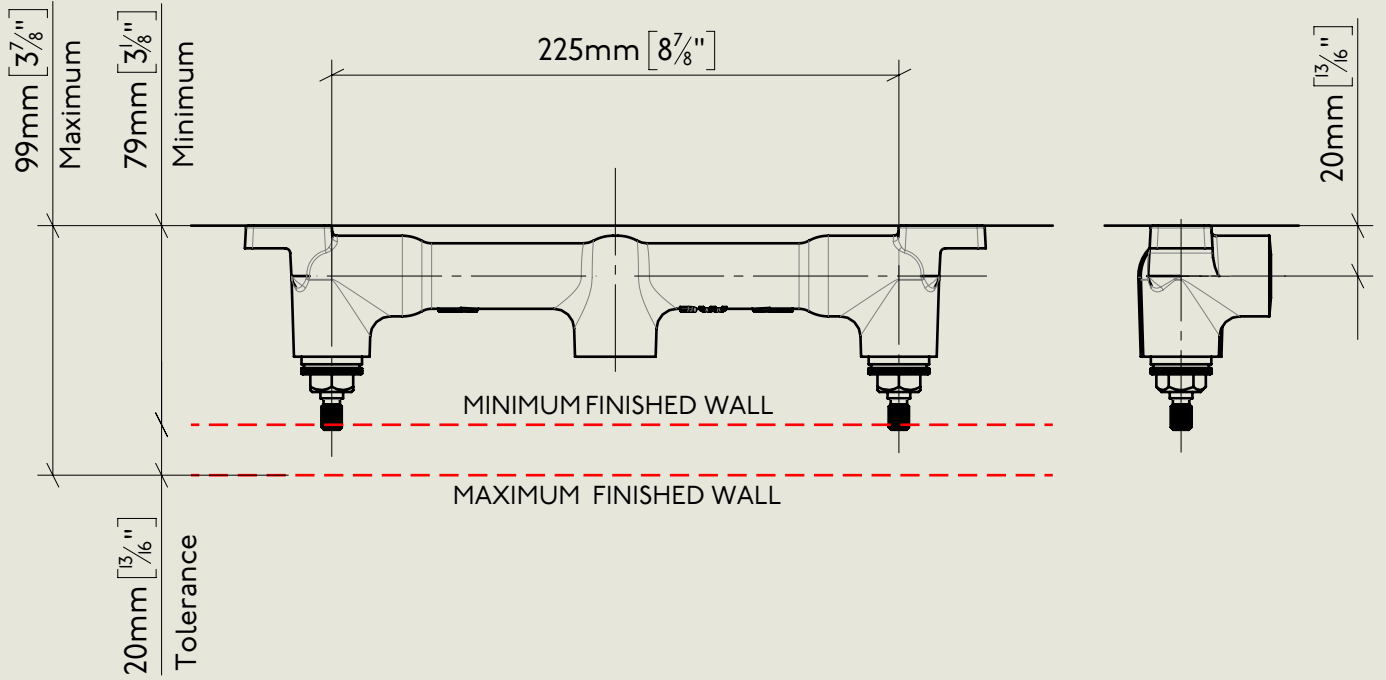

Model No.	Description	
M6454	Milne 3 Hole Wall Mounted Basin Mixer Tap One Piece	Complete

BY APPOINTMENT TO  
HER MAJESTY QUEEN ELIZABETH II  
MANUFACTURE OF KITCHEN & BATHROOM TAPS & MIXERS  
BARBER WILSONS & CO. LTD  
LONDON

LONDON

BARBER WILSONS & CO

EST. 1905

American adapters fitted as standard when purchased via BW&Co USA

Model No. -	Description 3 Hole Wall Mounted Basin Mixer Tap One Piece	First Fix
----------------	---	-----------

<p>Model No.  M6454</p>	<p>Description  Milne 3 Hole Wall Mounted Basin Mixer Tap One Piece</p>	<p>Second Fix</p>
---------------------------------	---	-------------------