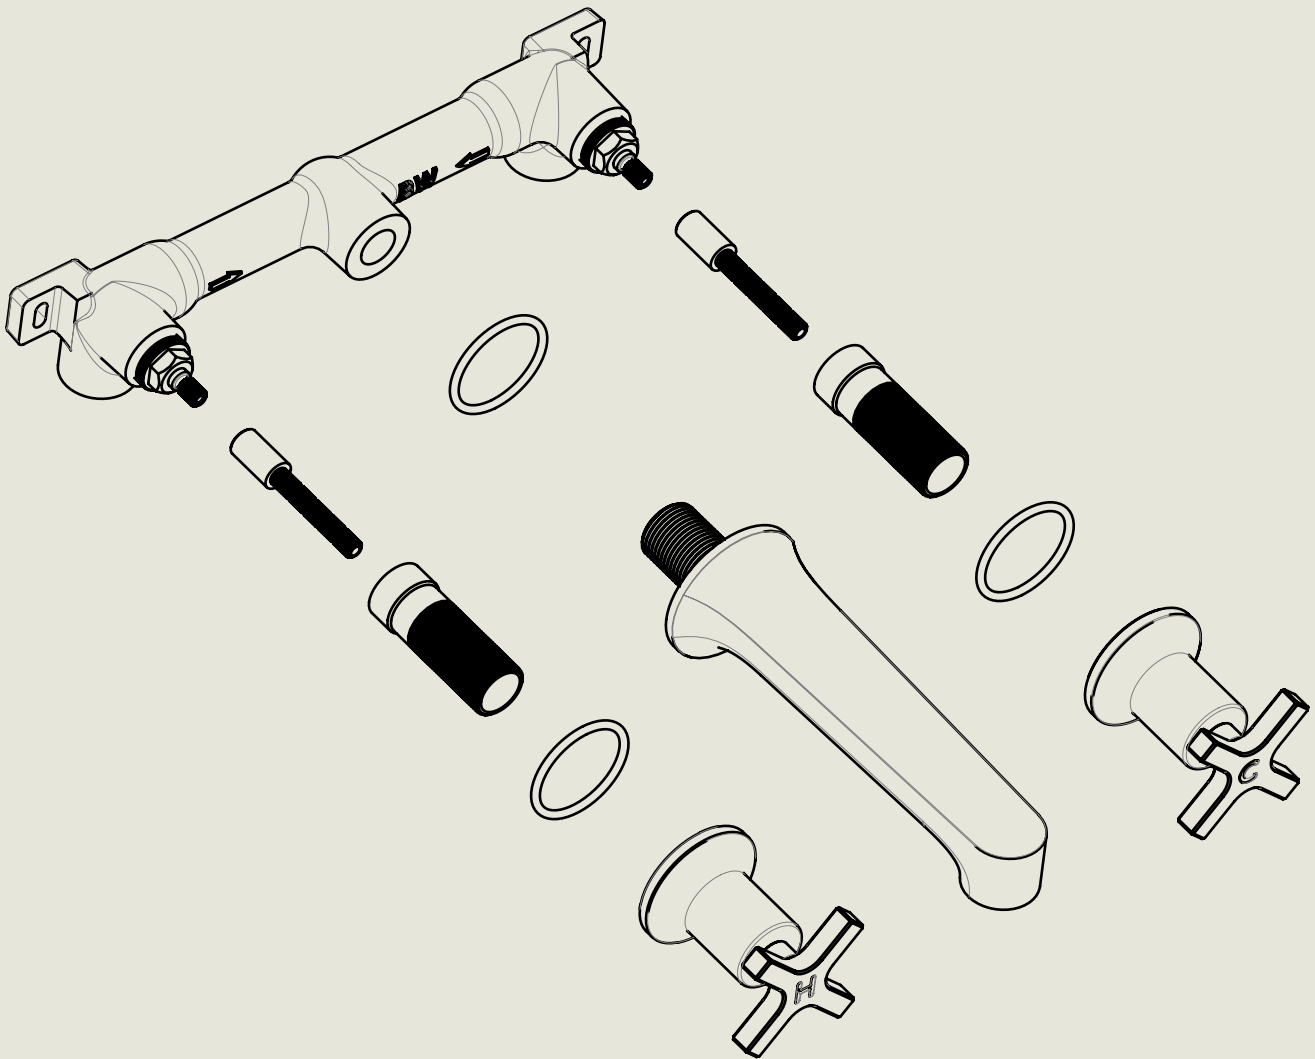

Model No.	Description	
M6454	Milne 3 Hole Wall Mounted Basin Mixer Tap One Piece	Complete

BY APPOINTMENT TO  
HER MAJESTY QUEEN ELIZABETH II  
MANUFACTURE OF KITCHEN & BATHROOM TAPS & MIXERS  
BARBER WILSONS & CO. LTD  
LONDON

LONDON

BARBER WILSONS & CO

EST. 1905

American adapters fitted as standard when purchased via BW&Co USA

Model No. -	Description 3 Hole Wall Mounted Basin Mixer Tap One Piece	First Fix
----------------	---	-----------

BY APPOINTMENT TO  
HER MAJESTY QUEEN ELIZABETH II  
MANUFACTURE OF KITCHEN & BATHROOM TAPS & MIXERS  
BARBER WILSONS & CO. LTD  
LONDON

LONDON BARBER WILSONS & CO EST. 1905

American adapters fitted as standard when purchased via BW&Co USA

<p>Model No.  M6454</p>	<p>Description  Milne 3 Hole Wall Mounted Basin Mixer Tap One Piece</p>	<p>Second Fix</p>
---------------------------------	---	-------------------