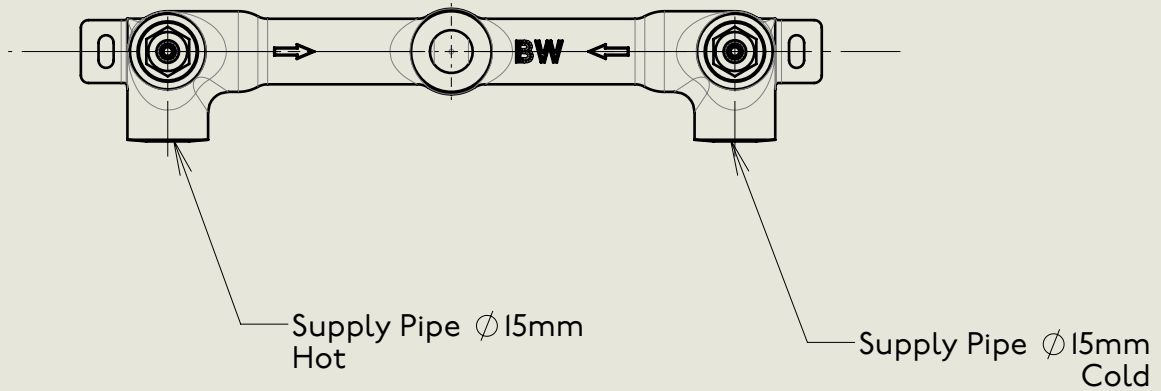

Model No.	Description	
M6454	Milne 3 Hole Wall Mounted Basin Mixer Tap One Piece	Complete

BY APPOINTMENT TO  
HER MAJESTY QUEEN ELIZABETH II  
MANUFACTURE OF KITCHEN & BATHROOM TAPS & MIXERS  
BARBER WILSONS & CO. LTD  
LONDON

LONDON

BARBER WILSONS & CO

EST. 1905

American adapters fitted as standard when purchased via BW&Co USA

Model No. -	Description 3 Hole Wall Mounted Basin Mixer Tap One Piece	First Fix
----------------	---	-----------

<p>Model No.  M6454</p>	<p>Description  Milne 3 Hole Wall Mounted Basin Mixer Tap One Piece</p>	<p>Second Fix</p>
---------------------------------	---	-------------------