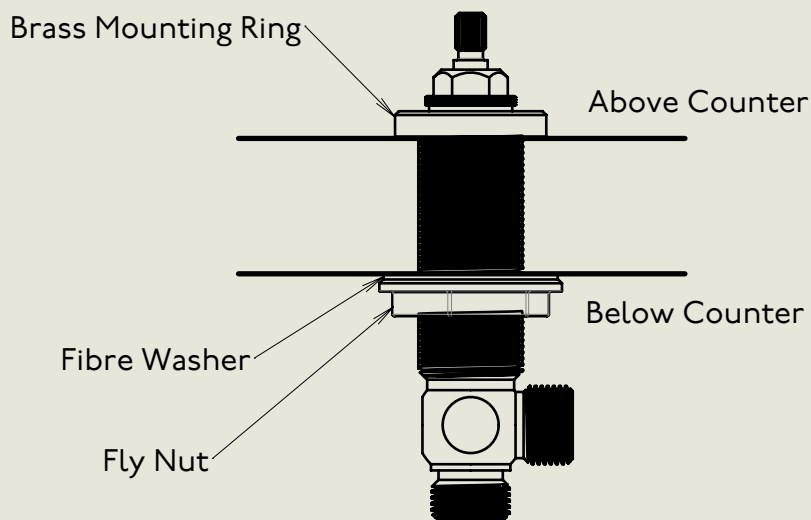

BY APPOINTMENT TO  
HER MAJESTY QUEEN ELIZABETH II  
MANUFACTURE OF KITCHEN & BATHROOM TAPS & MIXERS  
BARBER WILSONS & CO. LTD  
LONDON

LONDON **BARBER WILSONS & CO** EST. 1905

American adapters fitted as standard when purchased via BW&Co USA

Model No.	Description	
M6455	Milne 3 Hole Basin Mixer with Pop Up Waste	Complete

BY APPOINTMENT TO  
HER MAJESTY QUEEN ELIZABETH II  
MANUFACTURE OF KITCHEN & BATHROOM TAPS & MIXERS  
BARBER WILSONS & CO. LTD  
LONDON

LONDON **BARBER WILSONS & CO** EST. 1905

American adapters fitted as standard when purchased via BW&Co USA

Model No.	Description	
-	Basin Deck Mount	First Fix

BY APPOINTMENT TO  
HER MAJESTY QUEEN ELIZABETH II  
MANUFACTURE OF KITCHEN & BATHROOM TAPS & MIXERS  
BARBER WILSONS & CO. LTD  
LONDON

LONDON BARBER WILSONS & CO EST. 1905

American adapters fitted as standard when purchased via BW&Co USA

Model No.	Description	
M6455	Milne 3Hole Basin Mixer with Pop Up Waste	Second Fix