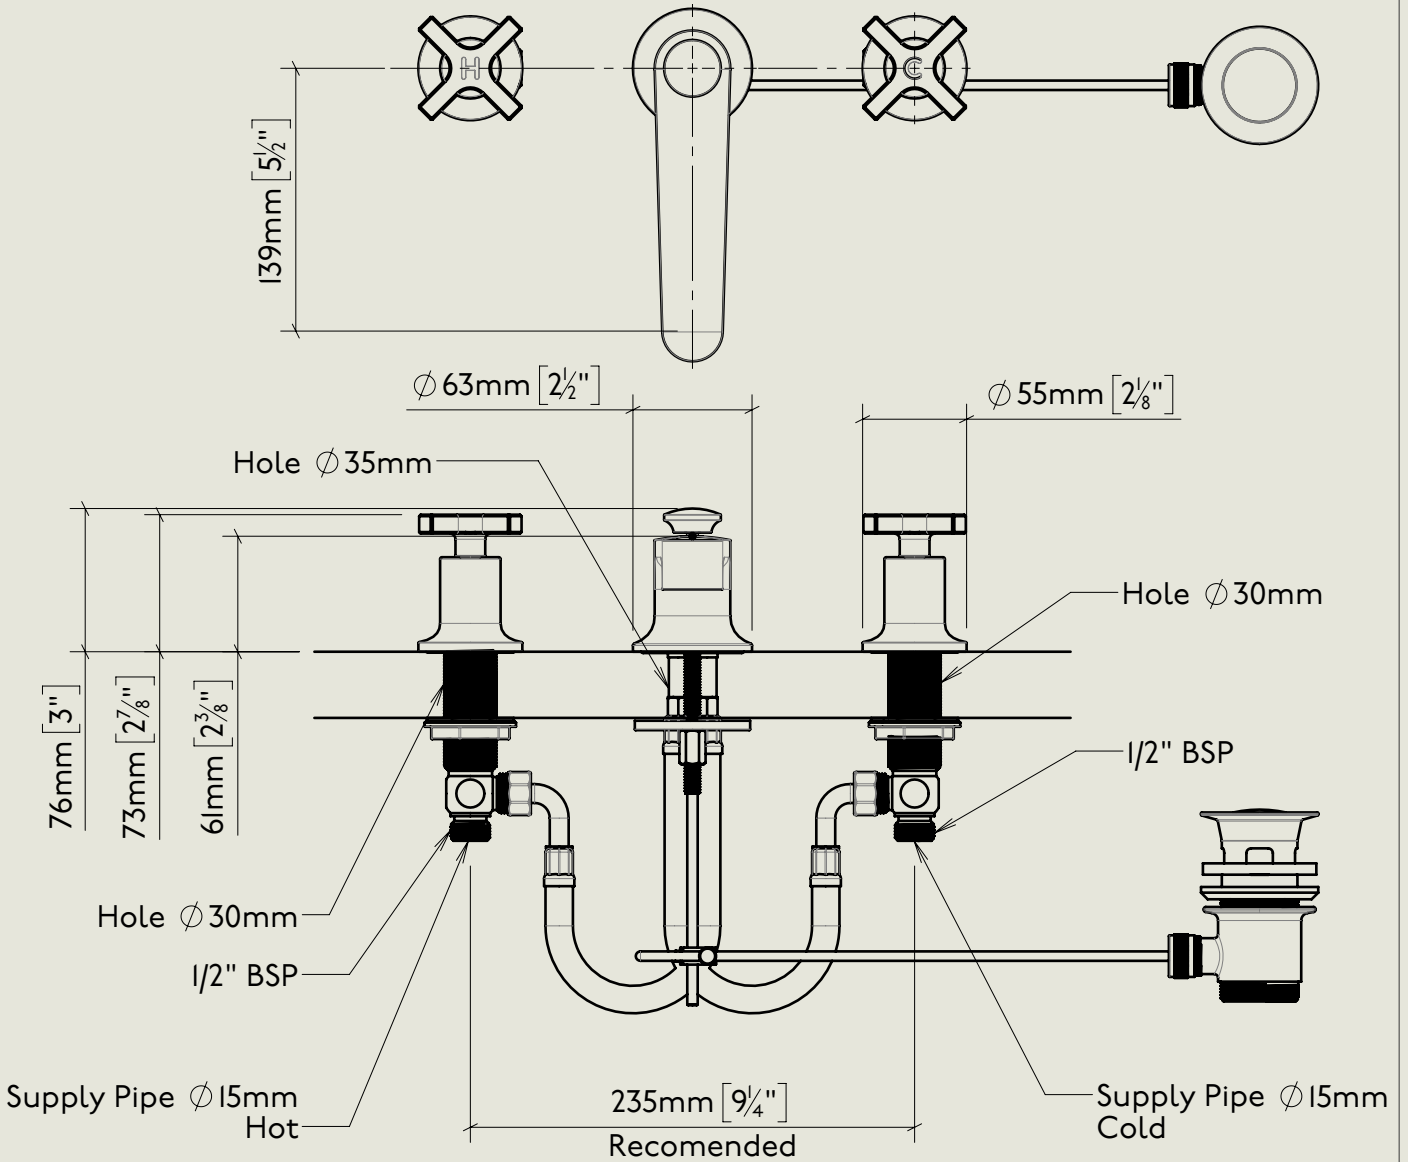

BY APPOINTMENT TO  
HER MAJESTY QUEEN ELIZABETH II  
MANUFACTURE OF KITCHEN & BATHROOM TAPS & MIXERS  
BARBER WILSONS & CO. LTD  
LONDON

LONDON **BARBER WILSONS & CO** EST. 1905

American adapters fitted as standard when purchased via BW&Co USA

Model No.	Description	
M6455	Milne 3 Hole Basin Mixer with Pop Up Waste	Complete

BY APPOINTMENT TO  
HER MAJESTY QUEEN ELIZABETH II  
MANUFACTURE OF KITCHEN & BATHROOM TAPS & MIXERS  
BARBER WILSONS & CO. LTD  
LONDON

LONDON **BARBER WILSONS & CO** EST. 1905

American adapters fitted as standard when purchased via BW&Co USA

Model No.	Description	
-	Basin Deck Mount	First Fix

BY APPOINTMENT TO  
HER MAJESTY QUEEN ELIZABETH II  
MANUFACTURE OF KITCHEN & BATHROOM TAPS & MIXERS  
BARBER WILSONS & CO. LTD  
LONDON

LONDON BARBER WILSONS & CO EST. 1905

American adapters fitted as standard when purchased via BW&Co USA

Model No.	Description	
M6455	Milne 3Hole Basin Mixer with Pop Up Waste	Second Fix