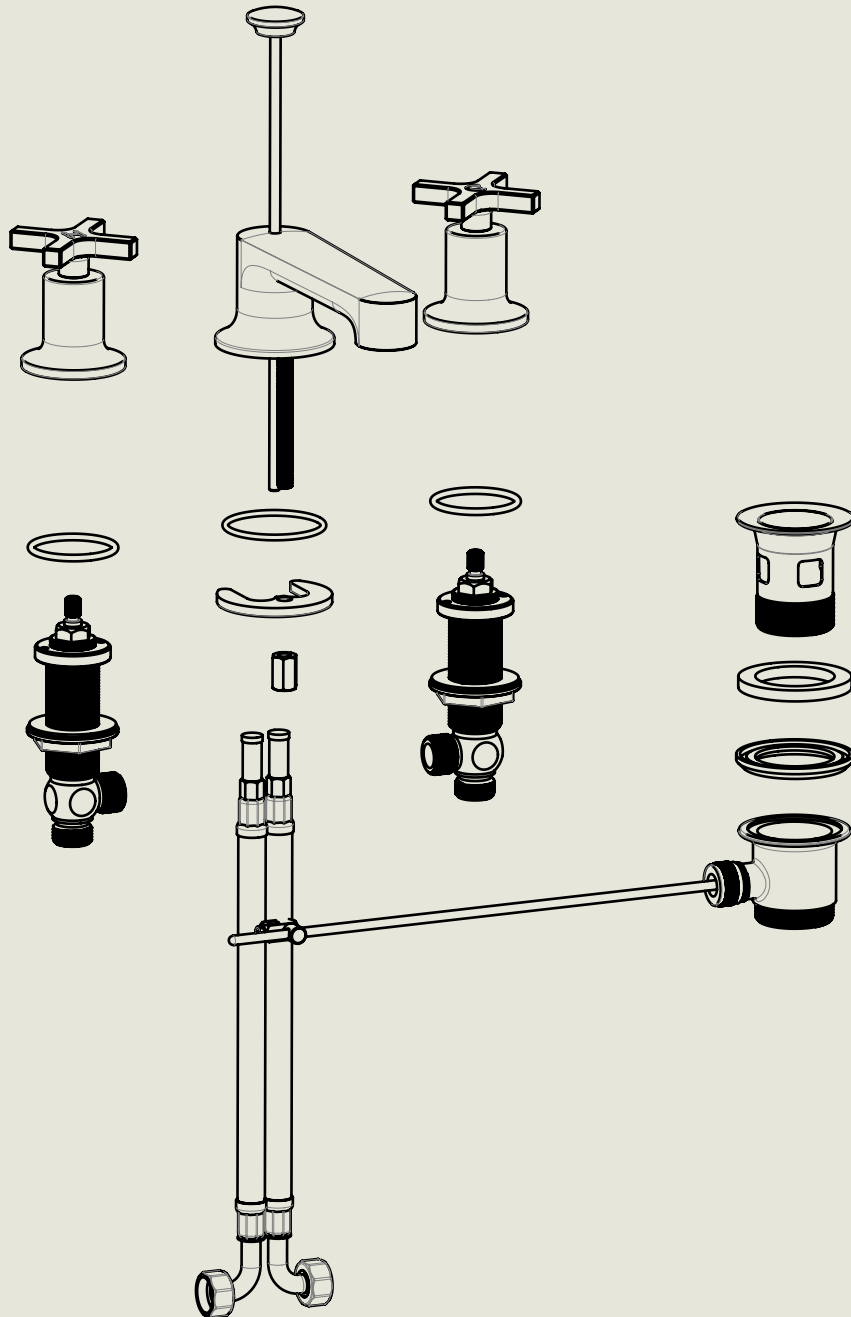

Model No.	Description	
M6455	Milne 3 Hole Basin Mixer with Pop Up Waste	Complete

BY APPOINTMENT TO  
HER MAJESTY QUEEN ELIZABETH II  
MANUFACTURE OF KITCHEN & BATHROOM TAPS & MIXERS  
BARBER WILSONS & CO. LTD  
LONDON

LONDON **BARBER WILSONS & CO** EST. 1905

American adapters fitted as standard when purchased via BW&Co USA

Model No.	Description	
-	Basin Deck Mount	First Fix

BY APPOINTMENT TO  
HER MAJESTY QUEEN ELIZABETH II  
MANUFACTURE OF KITCHEN & BATHROOM TAPS & MIXERS  
BARBER WILSONS & CO. LTD  
LONDON

LONDON BARBER WILSONS & CO EST. 1905

American adapters fitted as standard when purchased via BW&Co USA

Model No.	Description	
M6455	Milne 3Hole Basin Mixer with Pop Up Waste	Second Fix