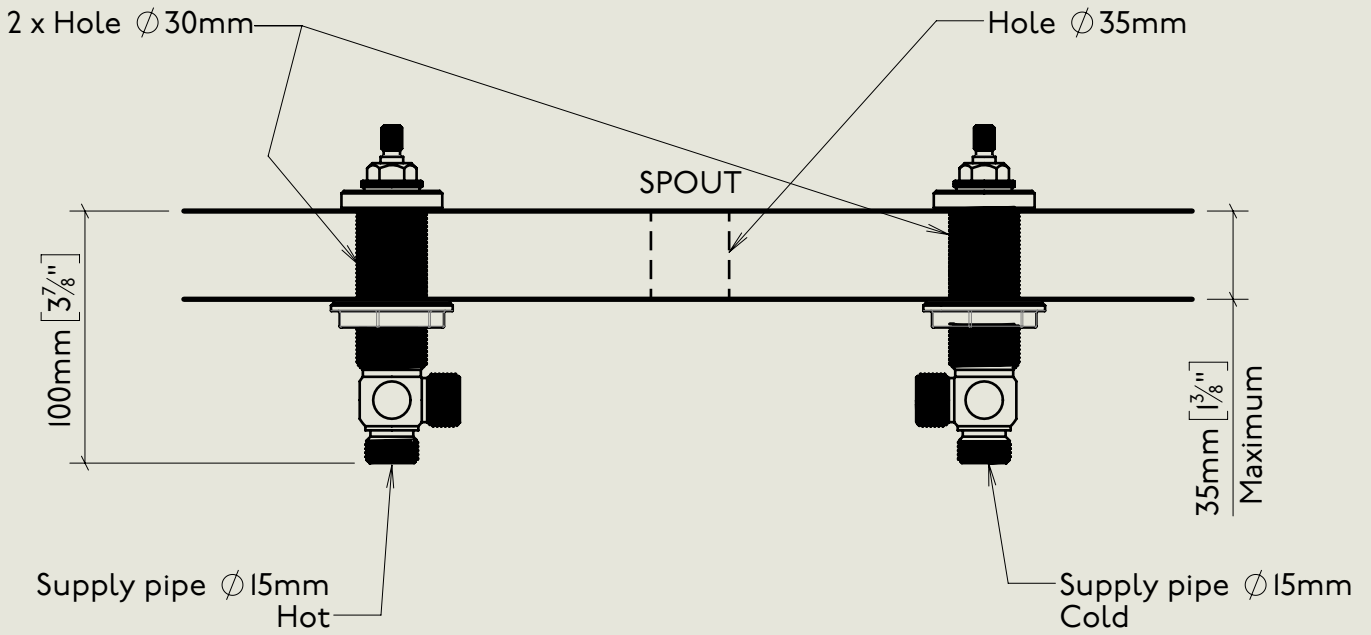

BY APPOINTMENT TO  
HER MAJESTY QUEEN ELIZABETH II  
MANUFACTURE OF KITCHEN & BATHROOM TAPS & MIXERS  
BARBER WILSONS & CO. LTD  
LONDON

LONDON **BARBER WILSONS & CO** EST. 1905

American adapters fitted as standard when purchased via BW&Co USA

Model No.	Description	
M6455	Milne 3 Hole Basin Mixer with Pop Up Waste	Complete

BY APPOINTMENT TO  
HER MAJESTY QUEEN ELIZABETH II  
MANUFACTURE OF KITCHEN & BATHROOM TAPS & MIXERS  
BARBER WILSONS & CO. LTD  
LONDON

LONDON **BARBER WILSONS & CO** EST. 1905

American adapters fitted as standard when purchased via BW&Co USA

Model No.	Description	
-	Basin Deck Mount	First Fix

BY APPOINTMENT TO  
HER MAJESTY QUEEN ELIZABETH II  
MANUFACTURE OF KITCHEN & BATHROOM TAPS & MIXERS  
BARBER WILSONS & CO. LTD  
LONDON

LONDON BARBER WILSONS & CO EST. 1905

American adapters fitted as standard when purchased via BW&Co USA

Model No.	Description	
M6455	Milne 3Hole Basin Mixer with Pop Up Waste	Second Fix