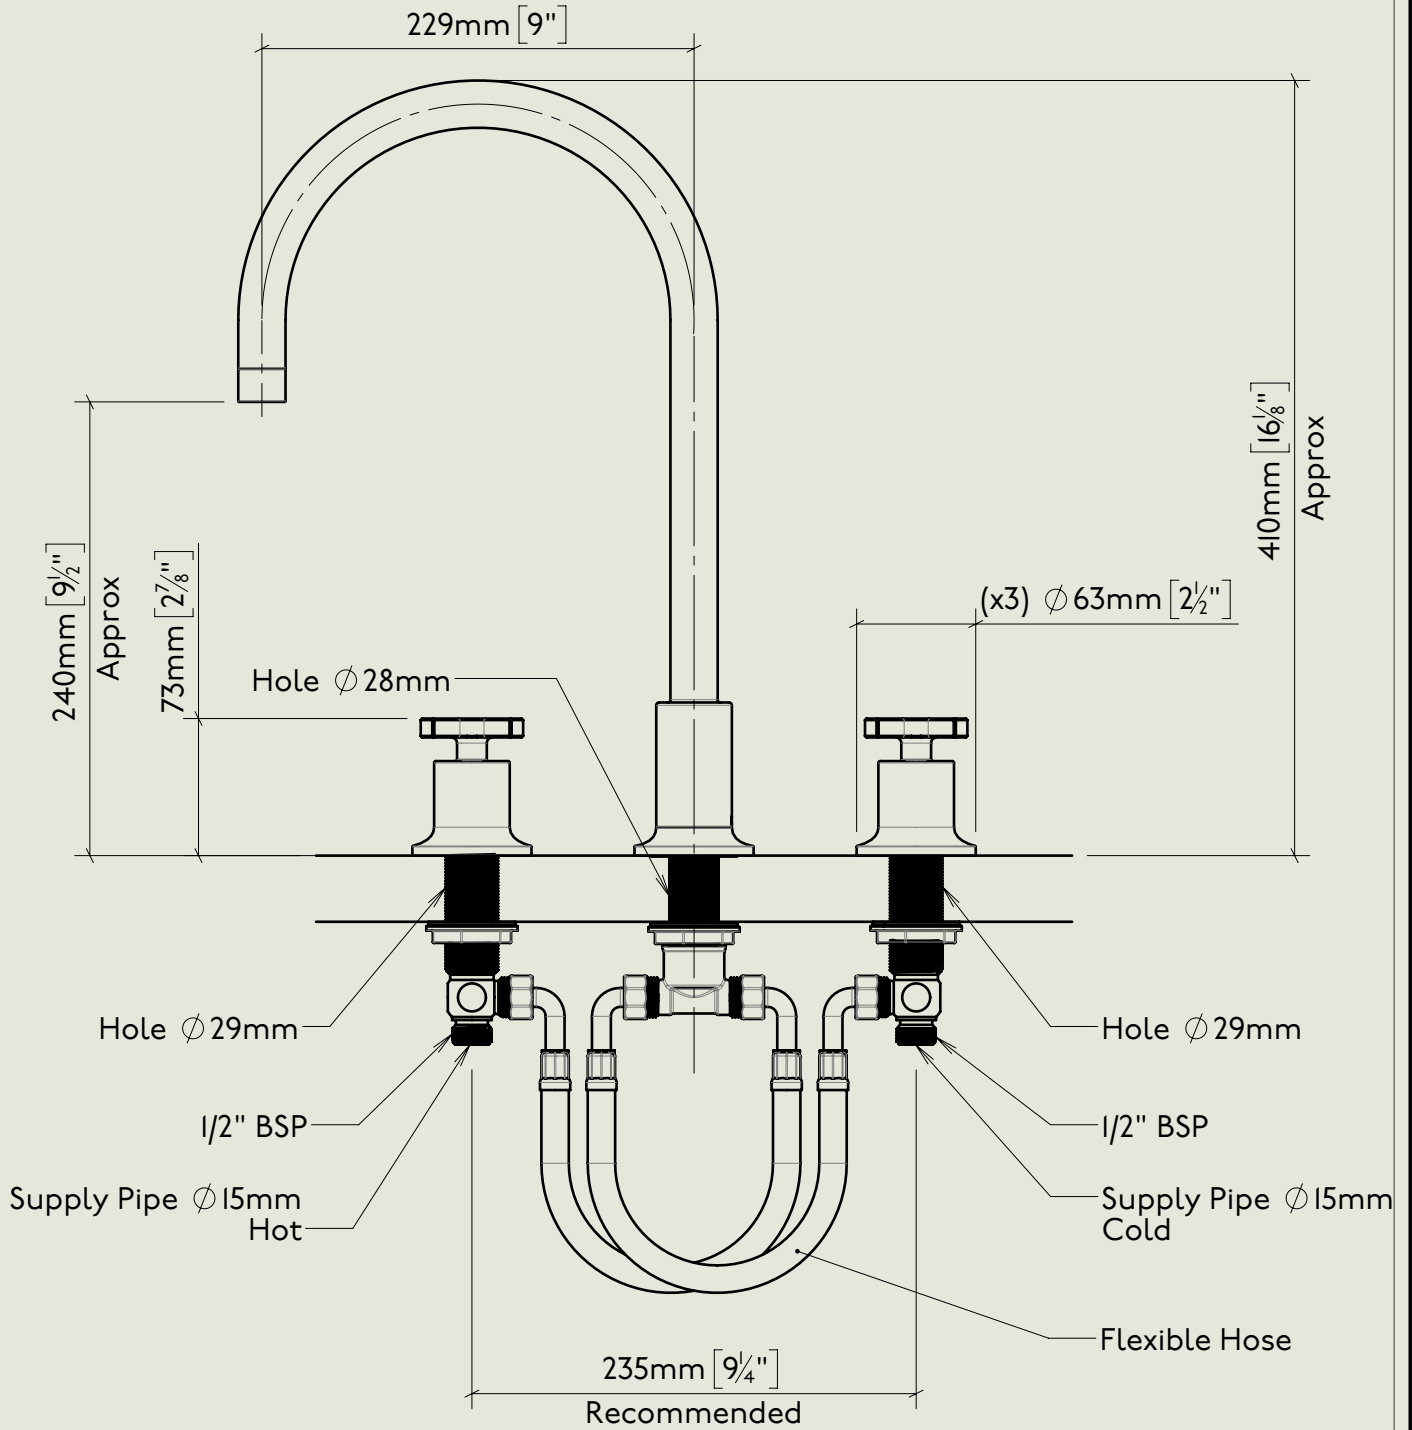

BY APPOINTMENT TO
HER MAJESTY QUEEN ELIZABETH II
MANUFACTURE OF KITCHEN & BATHROOM TAPS & MIXERS
BARBER WILSONS & CO. LTD
LONDON

LONDON

BARBER WILSONS & CO

EST. 1905

American adapters fitted as standard when purchased via BW&Co USA

Model No.	Description	
MEI020	Milne Edition 3 Hole Deck Mounted Kitchen Mixer	Complete

BY APPOINTMENT TO
HER MAJESTY QUEEN ELIZABETH II
MANUFACTURE OF KITCHEN & BATHROOM TAPS & MIXERS
BARBER WILSONS & CO. LTD
LONDON

LONDON

BARBER WILSONS & CO

EST. 1905

American adapters fitted as standard when purchased via BW&Co USA

Model No.	Description	
-	Three Hole Deck Mounted Mixer	First Fix

BY APPOINTMENT TO
HER MAJESTY QUEEN ELIZABETH II
MANUFACTURE OF KITCHEN & BATHROOM TAPS & MIXERS
BARBER WILSONS & CO. LTD
LONDON

LONDON BARBER WILSONS & CO EST. 1905

Model No. MEI020	Description Milne Edition 3 Hole Deck Mounted Kitchen Mixer	Second Fix
-------------------------	---	------------