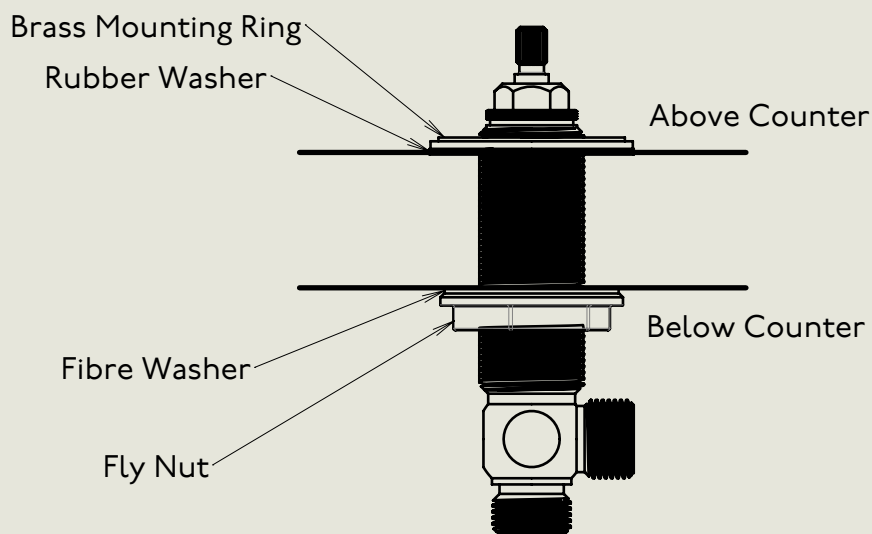

Model No.	Description	
MEI020	Milne Edition 3 Hole Deck Mounted Kitchen Mixer	Complete

BY APPOINTMENT TO
HER MAJESTY QUEEN ELIZABETH II
MANUFACTURE OF KITCHEN & BATHROOM TAPS & MIXERS
BARBER WILSONS & CO. LTD
LONDON

LONDON

BARBER WILSONS & CO

EST. 1905

American adapters fitted as standard when purchased via BW&Co USA

Model No.	Description	
-	Three Hole Deck Mounted Mixer	First Fix

BY APPOINTMENT TO
HER MAJESTY QUEEN ELIZABETH II
MANUFACTURE OF KITCHEN & BATHROOM TAPS & MIXERS
BARBER WILSONS & CO. LTD
LONDON

LONDON BARBER WILSONS & CO EST. 1905

Model No. MEI020	Description Milne Edition 3 Hole Deck Mounted Kitchen Mixer	Second Fix
-------------------------	---	------------