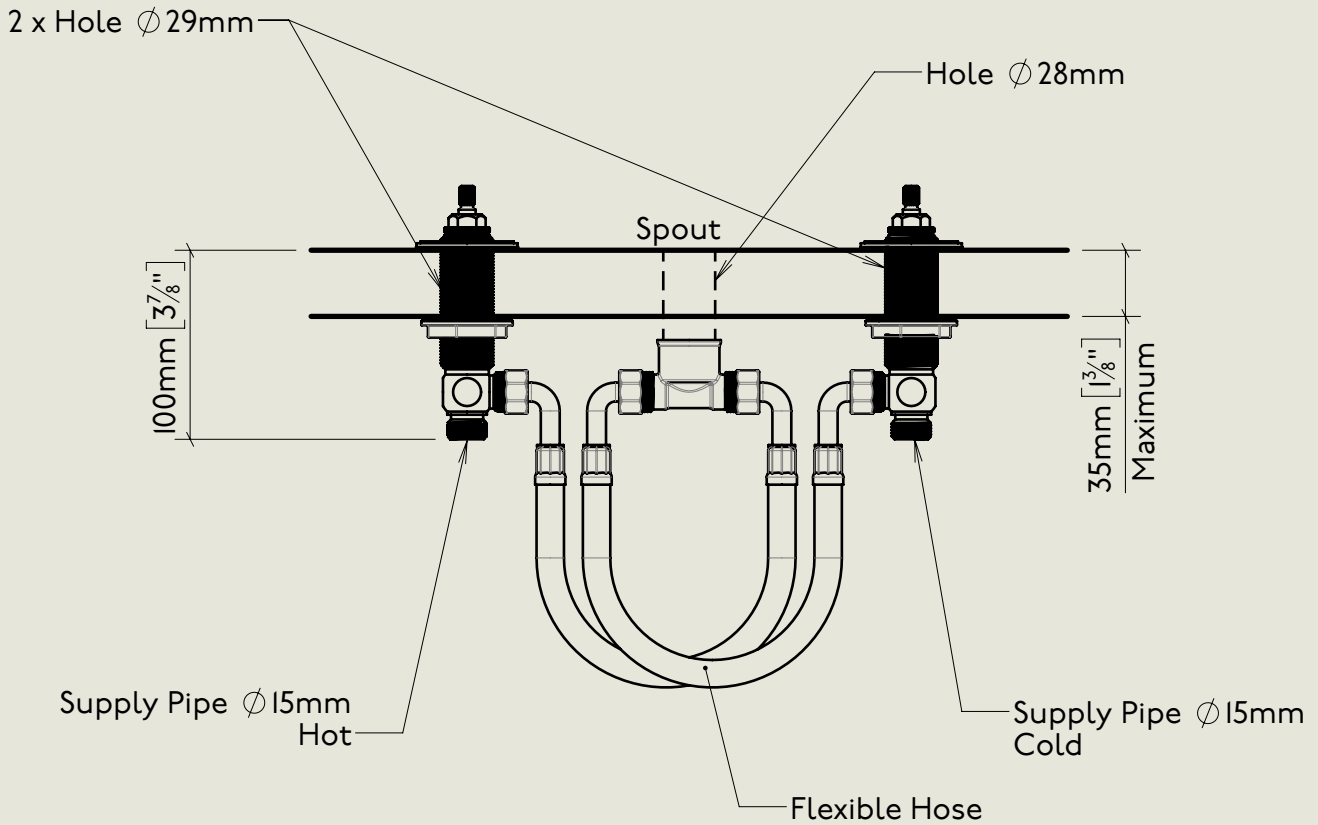

Model No.	Description	
MEI020	Milne Edition 3 Hole Deck Mounted Kitchen Mixer	Complete

BY APPOINTMENT TO
HER MAJESTY QUEEN ELIZABETH II
MANUFACTURE OF KITCHEN & BATHROOM TAPS & MIXERS
BARBER WILSONS & CO. LTD
LONDON

LONDON

BARBER WILSONS & CO

EST. 1905

American adapters fitted as standard when purchased via BW&Co USA

Model No.	Description	
-	Three Hole Deck Mounted Mixer	First Fix

BY APPOINTMENT TO
HER MAJESTY QUEEN ELIZABETH II
MANUFACTURE OF KITCHEN & BATHROOM TAPS & MIXERS
BARBER WILSONS & CO. LTD
LONDON

LONDON BARBER WILSONS & CO EST. 1905

Model No. MEI020	Description Milne Edition 3 Hole Deck Mounted Kitchen Mixer	Second Fix
-------------------------	---	------------