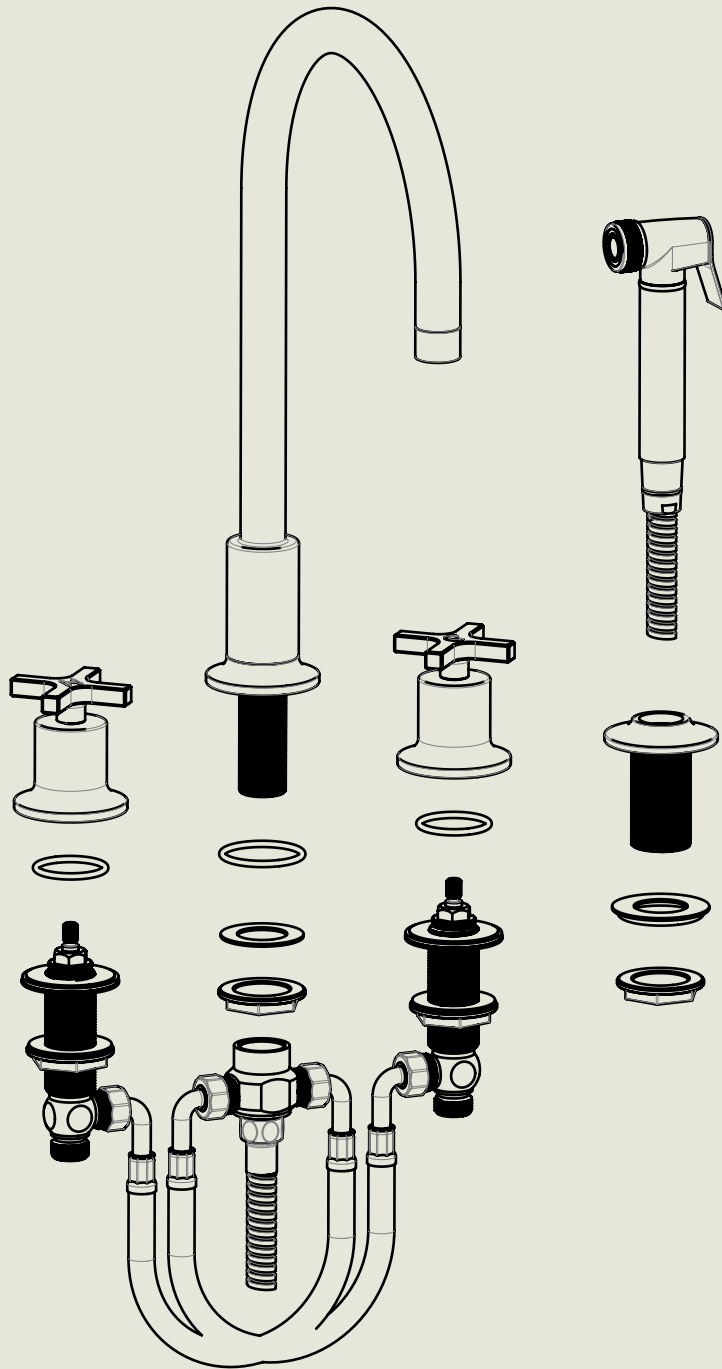

Model No.	Description	
MEI040	Milne Edition 4 Hole Deck Mounted Kitchen Mixer with Handspray	Complete

BY APPOINTMENT TO  
HER MAJESTY QUEEN ELIZABETH II  
MANUFACTURE OF KITCHEN & BATHROOM TAPS & MIXERS  
BARBER WILSONS & CO. LTD  
LONDON

LONDON **BARBER WILSONS & CO** EST. 1905

American adapters fitted as standard when purchased via BW&Co USA

Model No.	Description	
-	Three Hole Deck Mounted Mixer	First Fix

BY APPOINTMENT TO  
HER MAJESTY QUEEN ELIZABETH II  
MANUFACTURE OF KITCHEN & BATHROOM TAPS & MIXERS  
BARBER WILSONS & CO. LTD  
LONDON

LONDON BARBER WILSONS & CO EST. 1905

American adapters fitted as standard when purchased via BW&Co USA

Model No.  MEI040	Description  Milne Edition 4 Hole Deck Mounted Kitchen Mixer with Handspray	Second Fix
-------------------------	--	------------