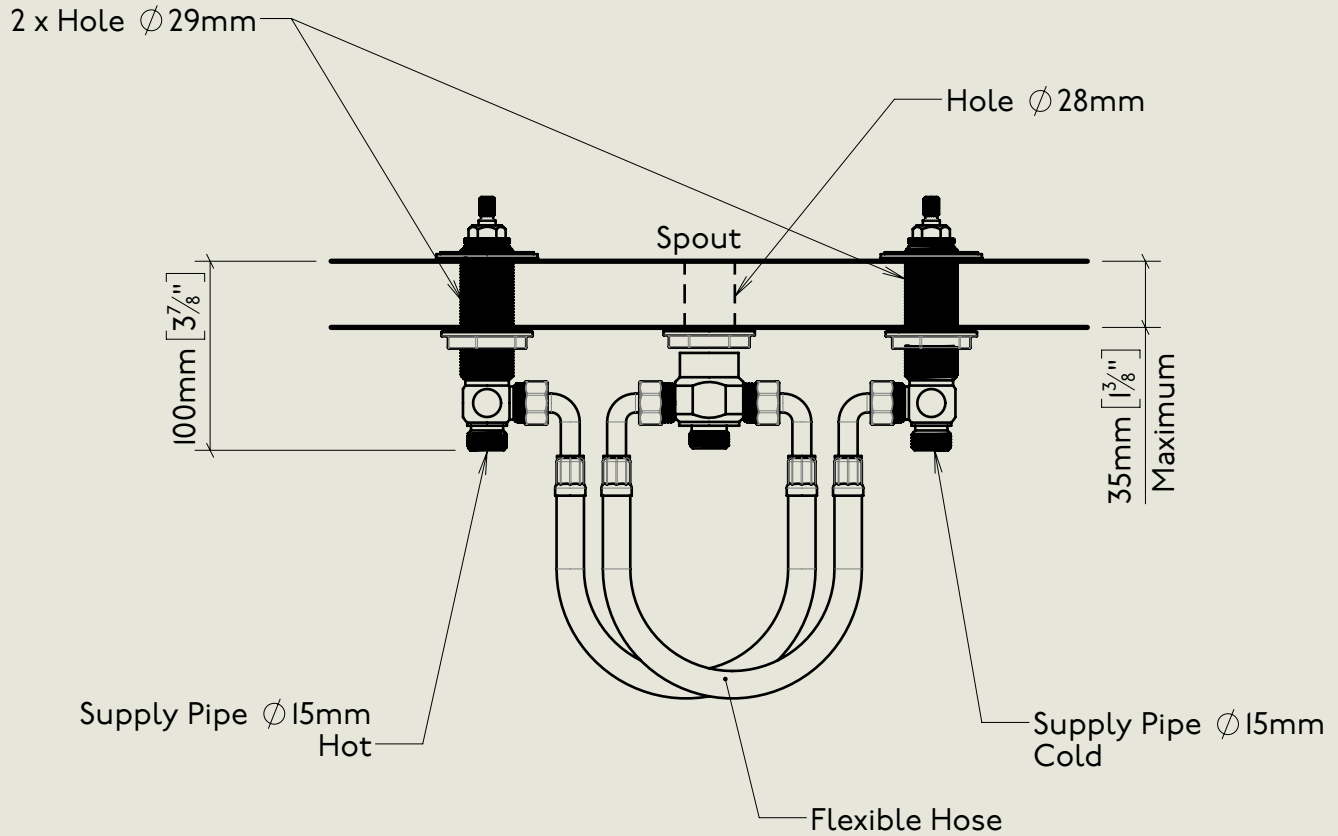

BY APPOINTMENT TO  
HER MAJESTY QUEEN ELIZABETH II  
MANUFACTURE OF KITCHEN & BATHROOM TAPS & MIXERS  
BARBER WILSONS & CO. LTD  
LONDON

LONDON **BARBER WILSONS & CO** EST. 1905

American adapters fitted as standard when purchased via BW&Co USA

Model No.	Description	
MEI040	Milne Edition 4 Hole Deck Mounted Kitchen Mixer with Handspray	Complete

BY APPOINTMENT TO  
HER MAJESTY QUEEN ELIZABETH II  
MANUFACTURE OF KITCHEN & BATHROOM TAPS & MIXERS  
BARBER WILSONS & CO. LTD  
LONDON

LONDON **BARBER WILSONS & CO** EST. 1905

American adapters fitted as standard when purchased via BW&Co USA

Model No.	Description	
-	Three Hole Deck Mounted Mixer	First Fix

BY APPOINTMENT TO  
HER MAJESTY QUEEN ELIZABETH II  
MANUFACTURE OF KITCHEN & BATHROOM TAPS & MIXERS  
BARBER WILSONS & CO. LTD  
LONDON

LONDON BARBER WILSONS & CO EST. 1905

American adapters fitted as standard when purchased via BW&Co USA

Model No.  MEI040	Description  Milne Edition 4 Hole Deck Mounted Kitchen Mixer with Handspray	Second Fix
-------------------------	--	------------