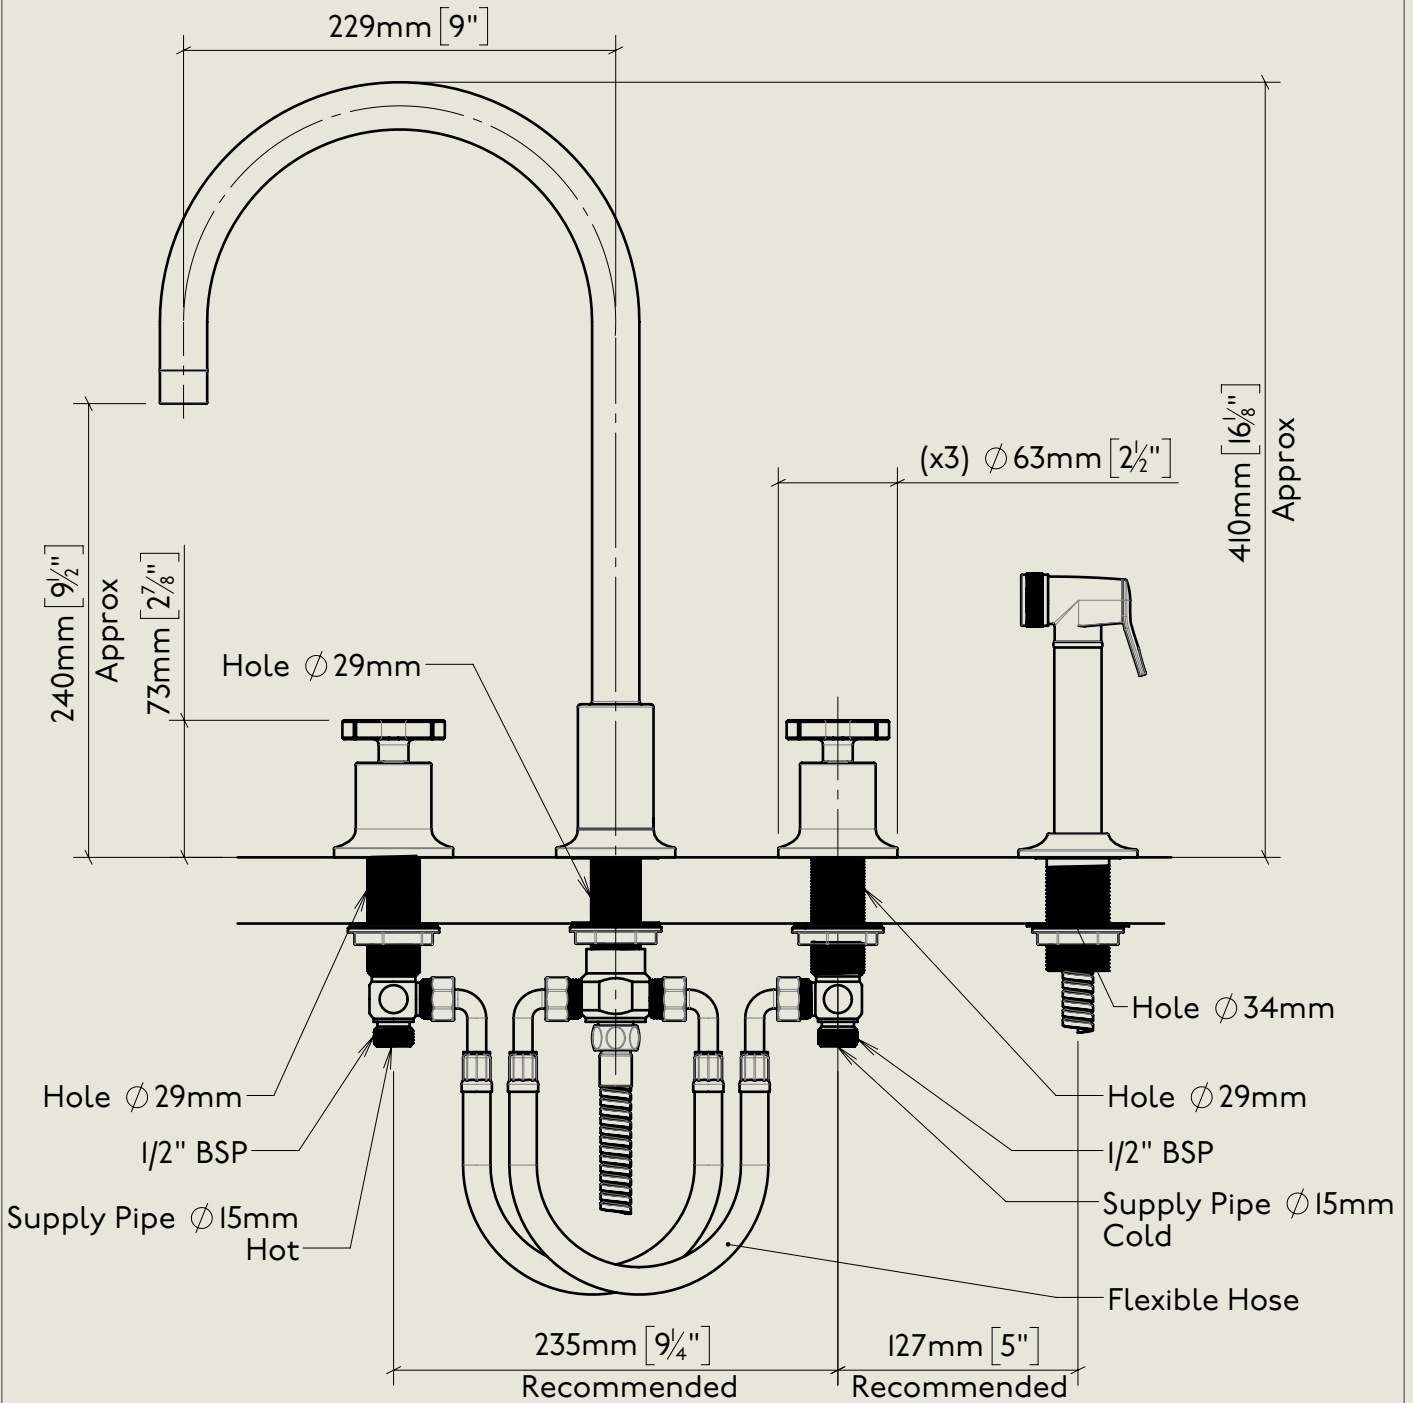

BY APPOINTMENT TO  
HER MAJESTY QUEEN ELIZABETH II  
MANUFACTURE OF KITCHEN & BATHROOM TAPS & MIXERS  
BARBER WILSONS & CO. LTD  
LONDON

LONDON **BARBER WILSONS & CO** EST. 1905

American adapters fitted as standard when purchased via BW&Co USA

Model No.	Description	
MEI040	Milne Edition 4 Hole Deck Mounted Kitchen Mixer with Handspray	Complete

BY APPOINTMENT TO  
HER MAJESTY QUEEN ELIZABETH II  
MANUFACTURE OF KITCHEN & BATHROOM TAPS & MIXERS  
BARBER WILSONS & CO. LTD  
LONDON

LONDON **BARBER WILSONS & CO** EST. 1905

American adapters fitted as standard when purchased via BW&Co USA

Model No.	Description	
-	Three Hole Deck Mounted Mixer	First Fix

BY APPOINTMENT TO  
HER MAJESTY QUEEN ELIZABETH II  
MANUFACTURE OF KITCHEN & BATHROOM TAPS & MIXERS  
BARBER WILSONS & CO. LTD  
LONDON

LONDON BARBER WILSONS & CO EST. 1905

American adapters fitted as standard when purchased via BW&Co USA

Model No.  MEI040	Description  Milne Edition 4 Hole Deck Mounted Kitchen Mixer with Handspray	Second Fix
-------------------------	--	------------