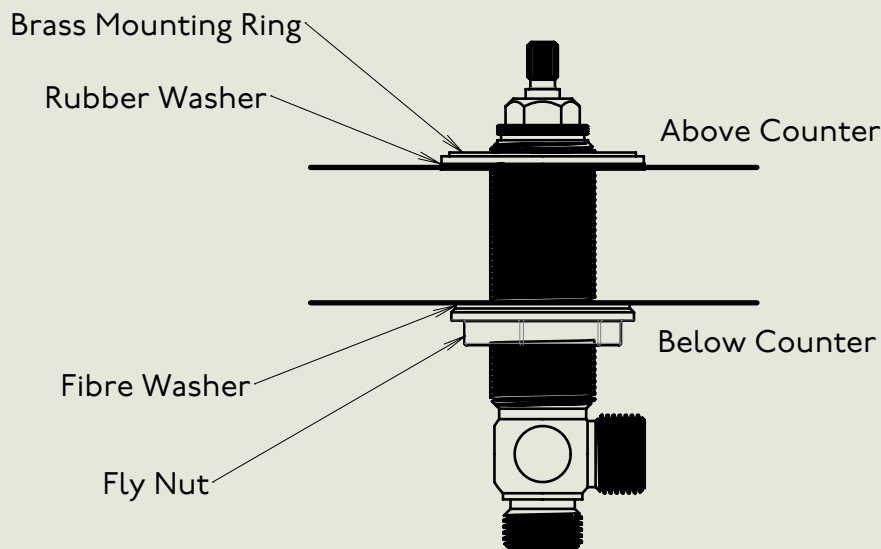

BY APPOINTMENT TO  
HER MAJESTY QUEEN ELIZABETH II  
MANUFACTURE OF KITCHEN & BATHROOM TAPS & MIXERS  
BARBER WILSONS & CO. LTD  
LONDON

LONDON **BARBER WILSONS & CO** EST. 1905

American adapters fitted as standard when purchased via BW&Co USA

Model No.	Description	
MEI040	Milne Edition 4 Hole Deck Mounted Kitchen Mixer with Handspray	Complete

BY APPOINTMENT TO  
HER MAJESTY QUEEN ELIZABETH II  
MANUFACTURE OF KITCHEN & BATHROOM TAPS & MIXERS  
BARBER WILSONS & CO. LTD  
LONDON

LONDON **BARBER WILSONS & CO** EST. 1905

American adapters fitted as standard when purchased via BW&Co USA

Model No.	Description	
-	Three Hole Deck Mounted Mixer	First Fix

BY APPOINTMENT TO  
HER MAJESTY QUEEN ELIZABETH II  
MANUFACTURE OF KITCHEN & BATHROOM TAPS & MIXERS  
BARBER WILSONS & CO. LTD  
LONDON

LONDON BARBER WILSONS & CO EST. 1905

American adapters fitted as standard when purchased via BW&Co USA

Model No.  MEI040	Description  Milne Edition 4 Hole Deck Mounted Kitchen Mixer with Handspray	Second Fix
-------------------------	--	------------