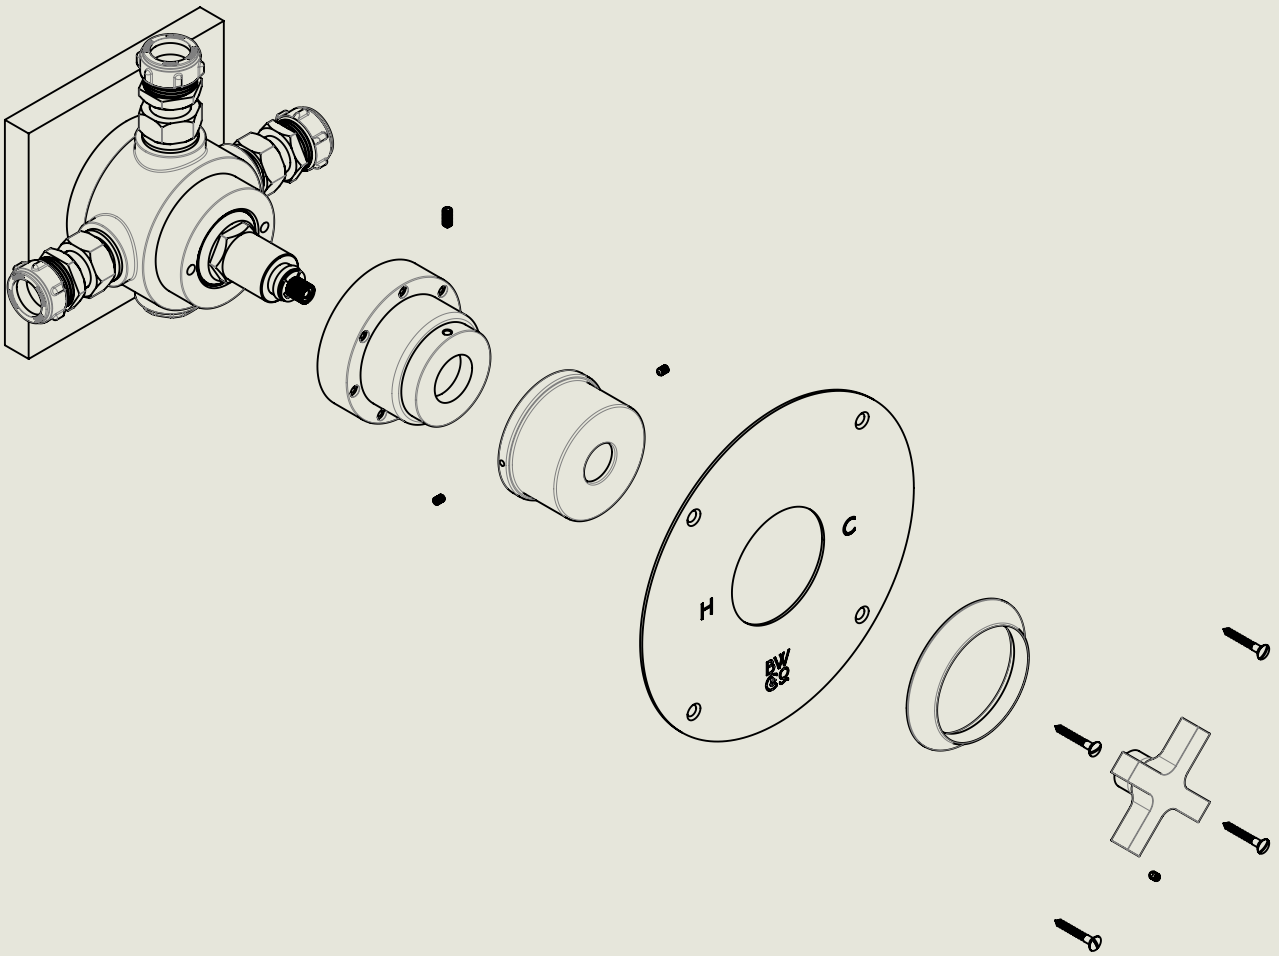

Model No.	Description	
MPS53C	Milne Concealed Thermostatic Shower Mixer	Complete

BY APPOINTMENT TO  
HER MAJESTY QUEEN ELIZABETH II  
MANUFACTURE OF KITCHEN & BATHROOM TAPS & MIXERS  
BARBER WILSONS & CO. LTD  
LONDON

LONDON

BARBER WILSONS & CO

EST. 1905

American adapters fitted as standard when purchased via BW&Co USA

Model No.	Description	
PS53C	Concealed Thermostatic Shower Mixer	First Fix

BY APPOINTMENT TO  
HER MAJESTY QUEEN ELIZABETH II  
MANUFACTURE OF KITCHEN & BATHROOM TAPS & MIXERS  
BARBER WILSONS & CO. LTD  
LONDON

LONDON **BARBER WILSONS & CO** EST. 1905

American adapters fitted as standard when purchased via BW&Co USA

Model No.	Description	
MPS53C	Milne Concealed Thermostatic Shower Mixer	Second Fix