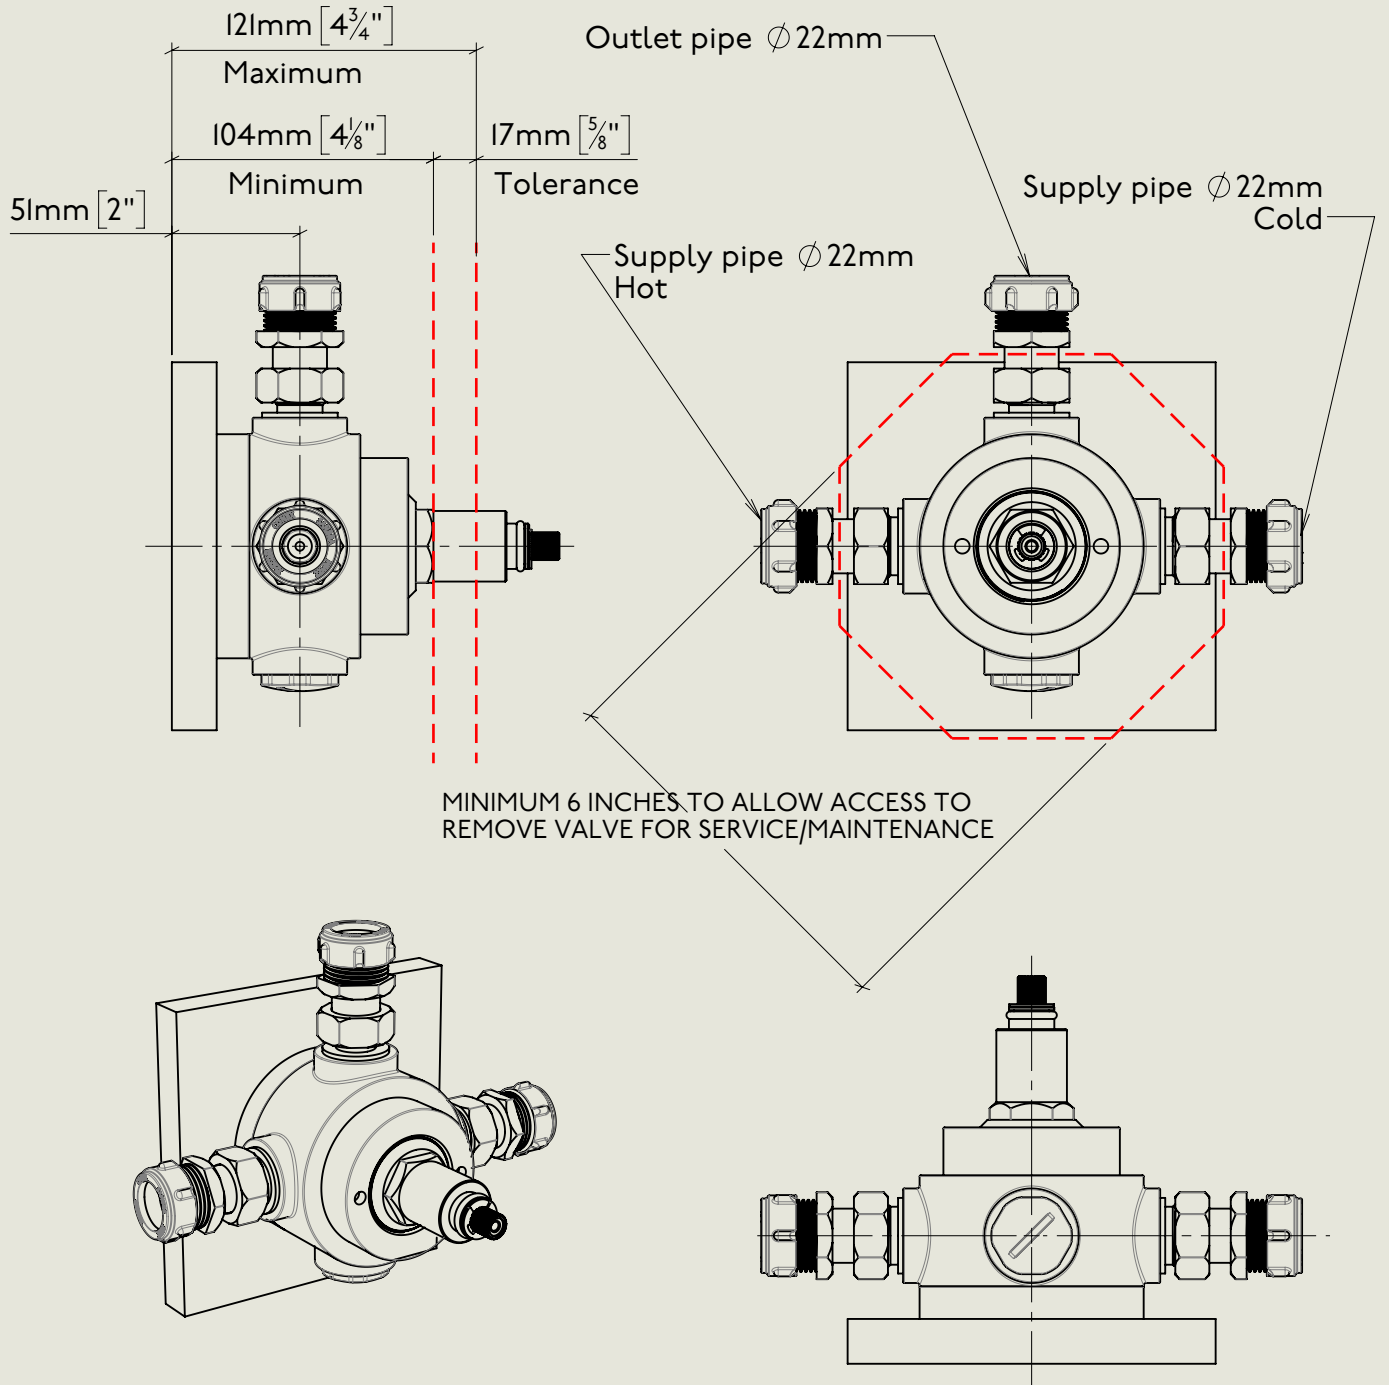

Model No.	Description	
MPS53C	Milne Concealed Thermostatic Shower Mixer	Complete

BY APPOINTMENT TO  
HER MAJESTY QUEEN ELIZABETH II  
MANUFACTURE OF KITCHEN & BATHROOM TAPS & MIXERS  
BARBER WILSONS & CO. LTD  
LONDON

LONDON

BARBER WILSONS & CO

EST. 1905

American adapters fitted as standard when purchased via BW&Co USA

Model No.	Description	
PS53C	Concealed Thermostatic Shower Mixer	First Fix

BY APPOINTMENT TO  
HER MAJESTY QUEEN ELIZABETH II  
MANUFACTURE OF KITCHEN & BATHROOM TAPS & MIXERS  
BARBER WILSONS & CO. LTD  
LONDON

LONDON **BARBER WILSONS & CO** EST. 1905

American adapters fitted as standard when purchased via BW&Co USA

Model No.	Description	
MPS53C	Milne Concealed Thermostatic Shower Mixer	Second Fix