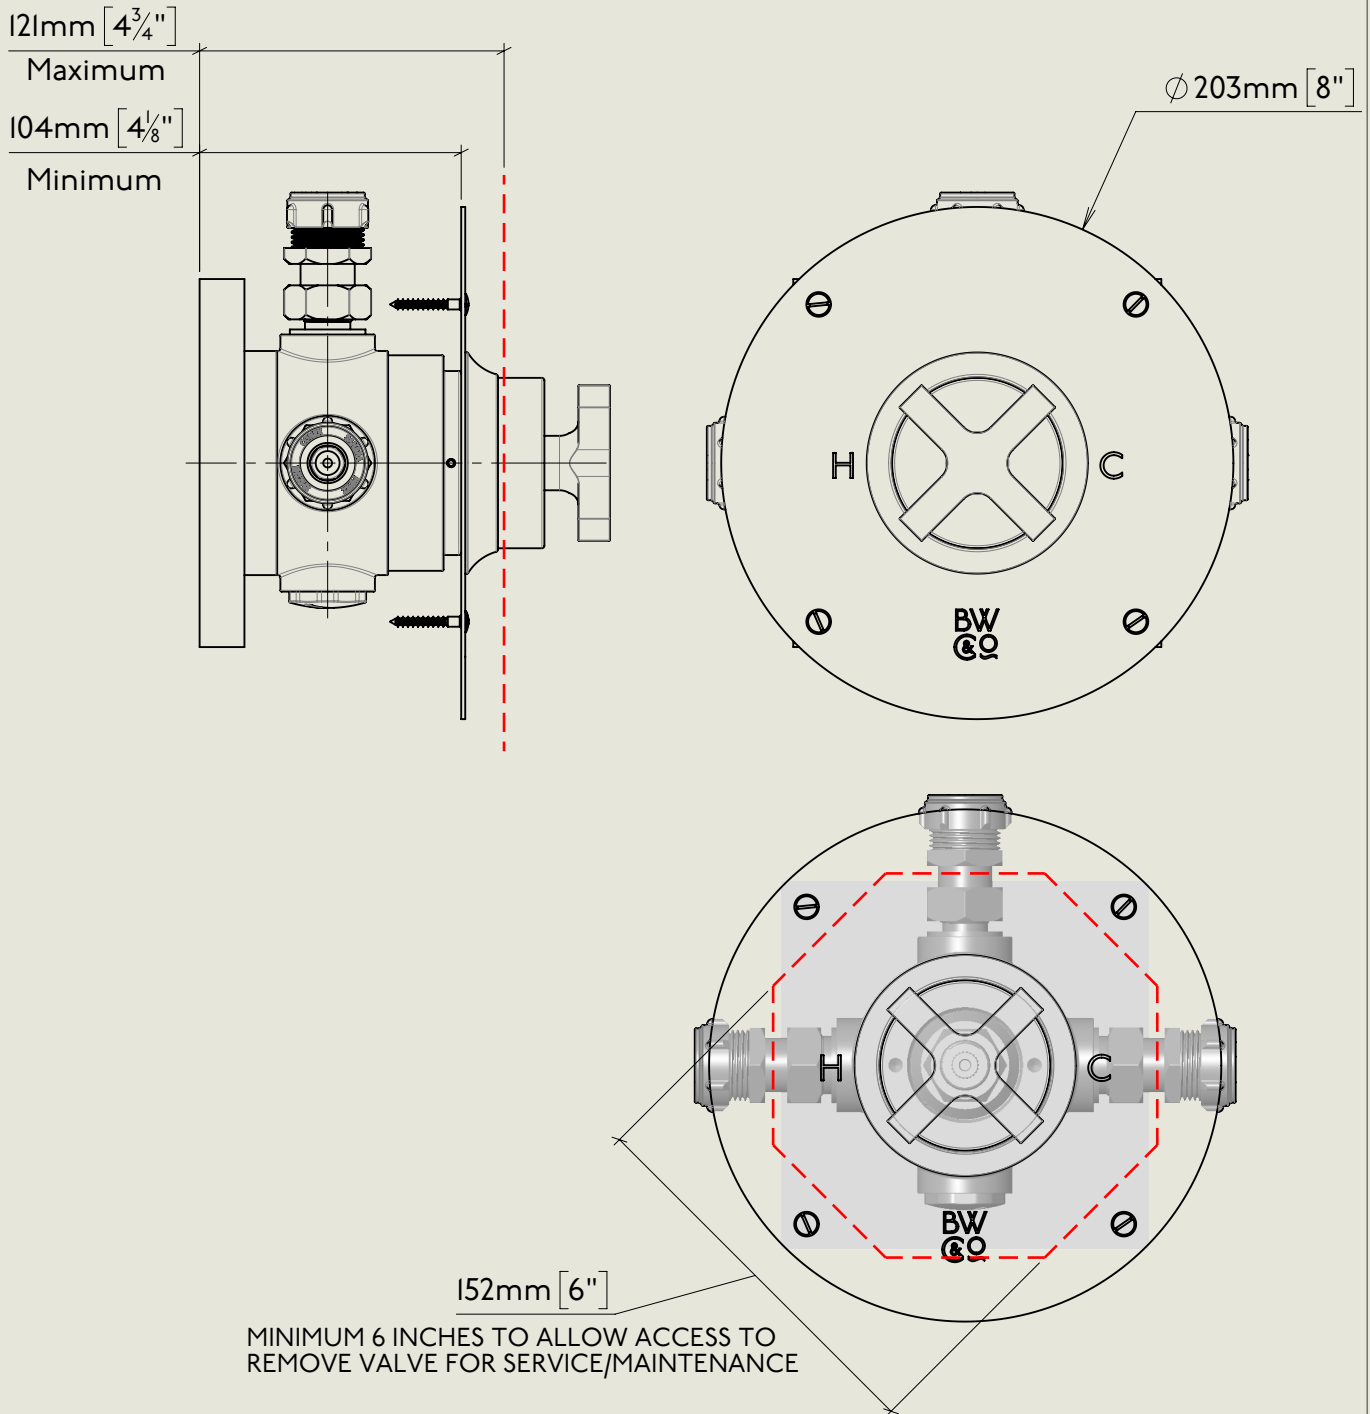

BY APPOINTMENT TO  
HER MAJESTY QUEEN ELIZABETH II  
MANUFACTURE OF KITCHEN & BATHROOM TAPS & MIXERS  
BARBER WILSONS & CO. LTD  
LONDON

LONDON **BARBER WILSONS & CO** EST. 1905

American adapters fitted as standard when purchased via BW&Co USA

Model No.	Description	
MPS53C	Milne Concealed Thermostatic Shower Mixer	Complete

BY APPOINTMENT TO  
HER MAJESTY QUEEN ELIZABETH II  
MANUFACTURE OF KITCHEN & BATHROOM TAPS & MIXERS  
BARBER WILSONS & CO. LTD  
LONDON

LONDON

BARBER WILSONS & CO

EST. 1905

American adapters fitted as standard when purchased via BW&Co USA

Model No.	Description	
PS53C	Concealed Thermostatic Shower Mixer	First Fix

BY APPOINTMENT TO  
HER MAJESTY QUEEN ELIZABETH II  
MANUFACTURE OF KITCHEN & BATHROOM TAPS & MIXERS  
BARBER WILSONS & CO. LTD  
LONDON

LONDON **BARBER WILSONS & CO** EST. 1905

American adapters fitted as standard when purchased via BW&Co USA

Model No.	Description	
MPS53C	Milne Concealed Thermostatic Shower Mixer	Second Fix