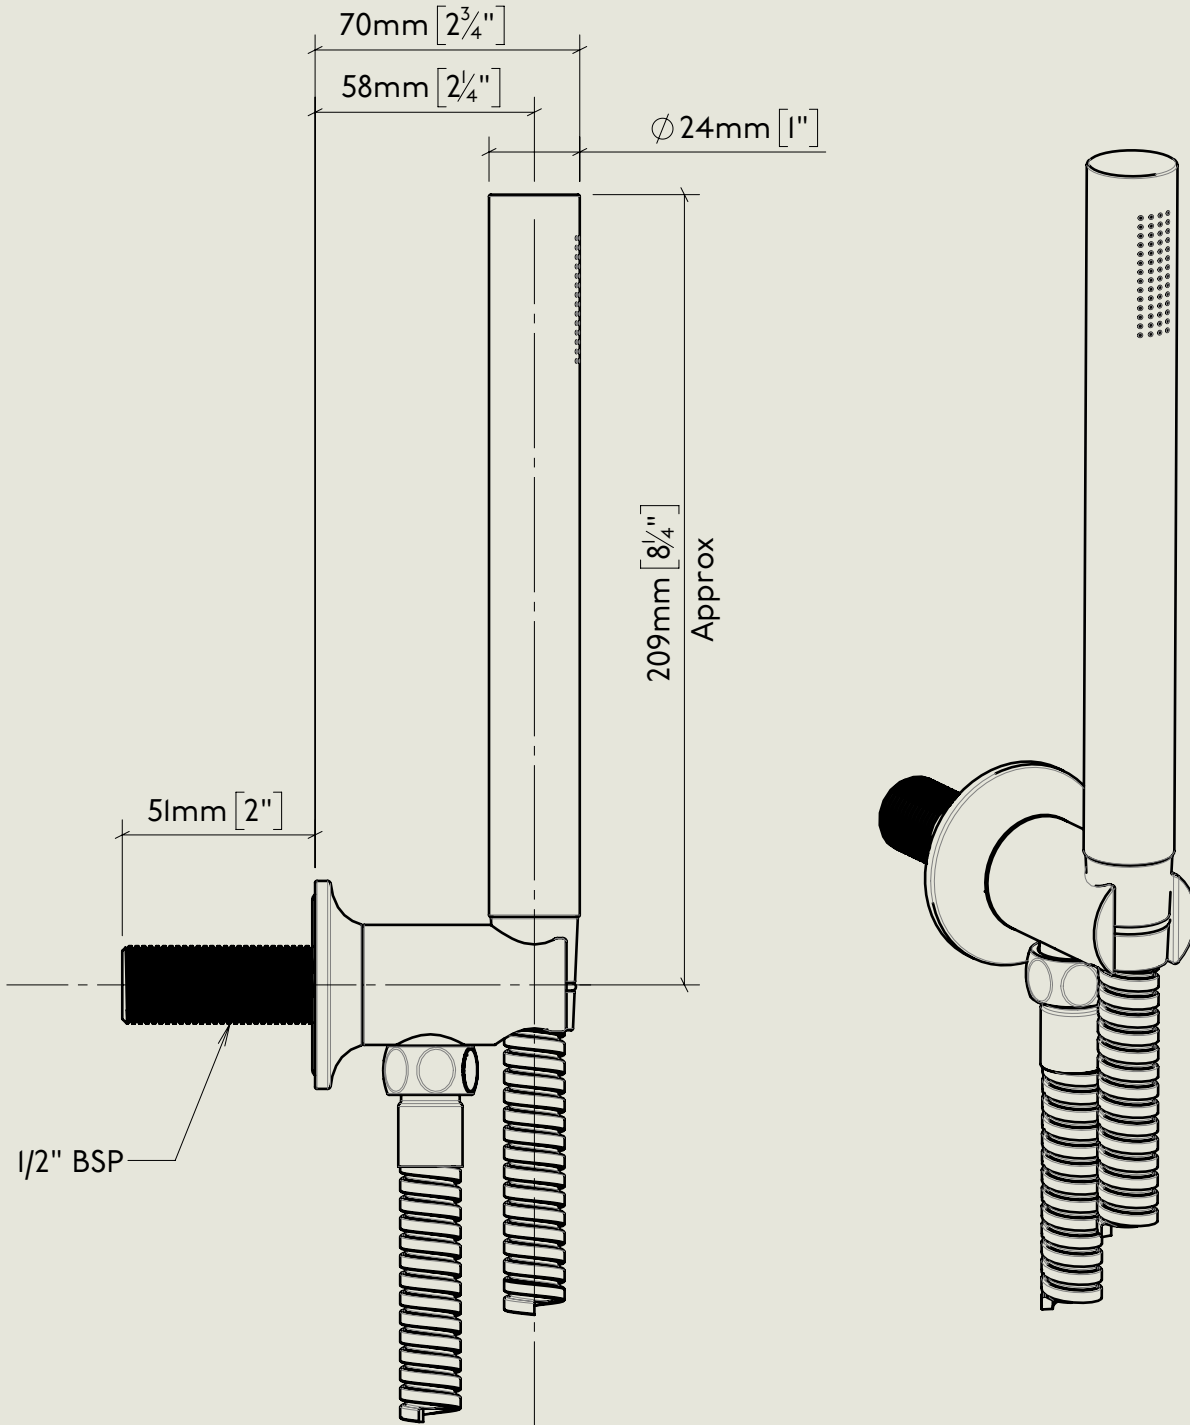

BY APPOINTMENT TO
HER MAJESTY QUEEN ELIZABETH II
MANUFACTURE OF KITCHEN & BATHROOM TAPS & MIXERS
BARBER WILSONS & CO. LTD
LONDON

LONDON BARBER WILSONS & CO EST. 1905

American adapters fitted as standard when purchased via BW&Co USA

Model No.	Description	
PS500	Wall Mounted Handspray	Complete