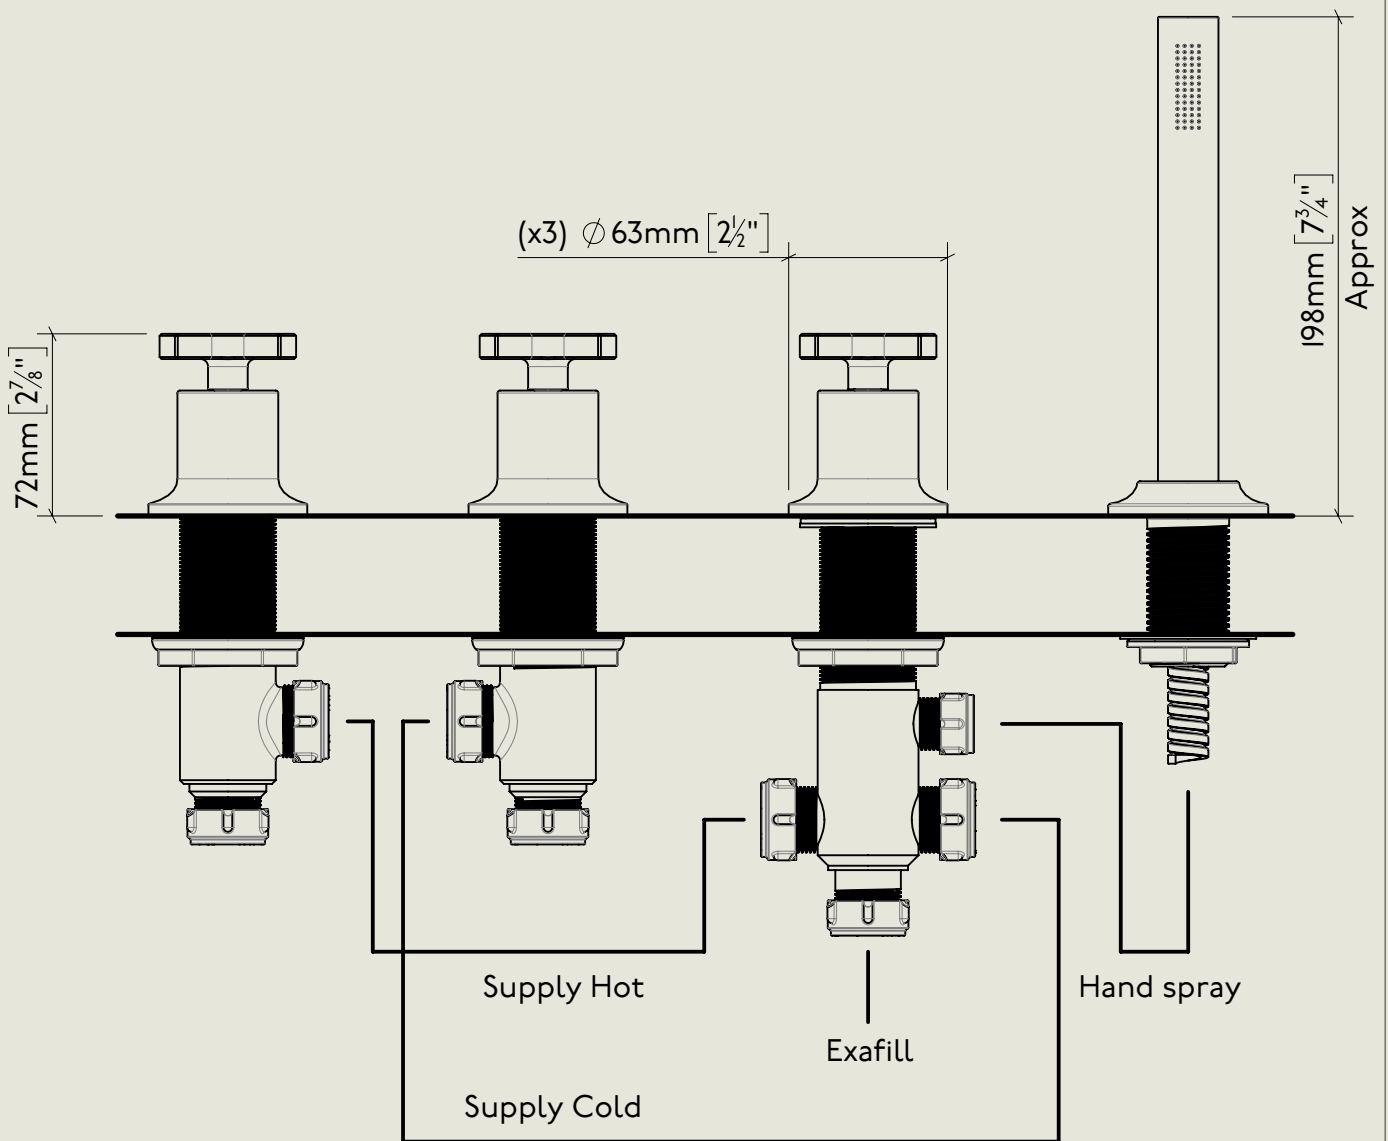

BY APPOINTMENT TO  
HER MAJESTY QUEEN ELIZABETH II  
MANUFACTURE OF KITCHEN & BATHROOM TAPS & MIXERS  
BARBER WILSONS & CO. LTD  
LONDON

LONDON **BARBER WILSONS & CO** EST. 1905

American adapters fitted as standard when purchased via BW&Co USA

<p>Model No.</p> <p>M3486</p>	<p>Description</p> <p>Milne 4 Hole Deck Mounted Bath Mixer with Hand Spray (Waste Fill)</p>	<p>Complete</p>
-------------------------------	---	-----------------

BY APPOINTMENT TO  
HER MAJESTY QUEEN ELIZABETH II  
MANUFACTURE OF KITCHEN & BATHROOM TAPS & MIXERS  
BARBER WILSONS & CO. LTD  
LONDON

LONDON **BARBER WILSONS & CO** EST. 1905

American adapters fitted as standard when purchased via BW&Co USA

Model No.	Description	
-	4 Hole Deck Mounted Bath Mixer with Hand Spray (Waste Fill / Divertor)	First Fix