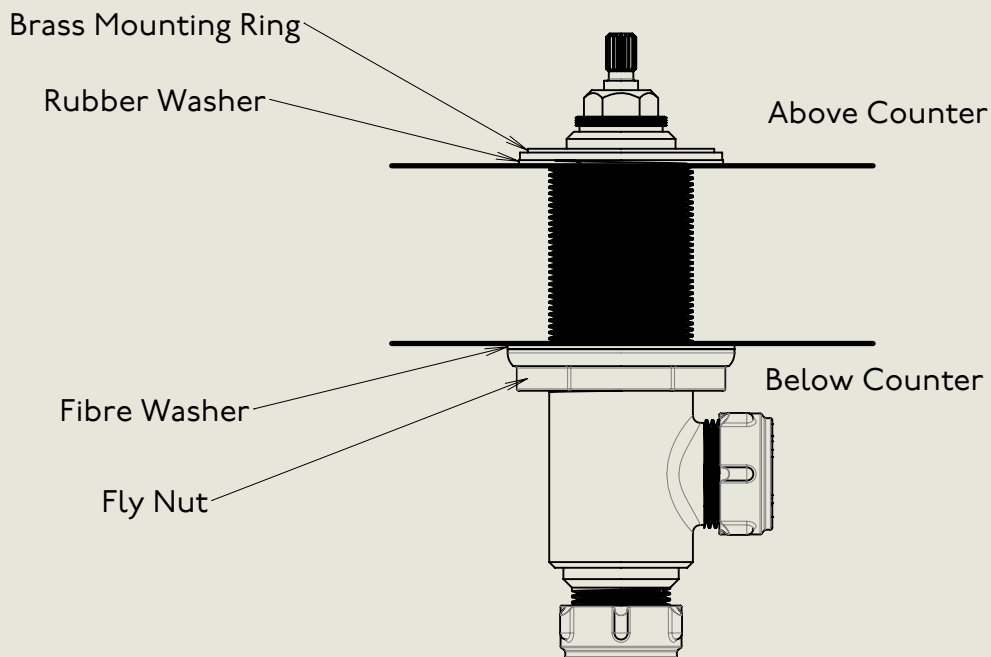

BY APPOINTMENT TO  
HER MAJESTY QUEEN ELIZABETH II  
MANUFACTURE OF KITCHEN & BATHROOM TAPS & MIXERS  
BARBER WILSONS & CO. LTD  
LONDON

LONDON **BARBER WILSONS & CO** EST. 1905

American adapters fitted as standard when purchased via BW&Co USA

<p>Model No.</p> <p>M3486</p>	<p>Description</p> <p>Milne 4 Hole Deck Mounted Bath Mixer with Hand Spray (Waste Fill)</p>	<p>Complete</p>
-------------------------------	---	-----------------

BY APPOINTMENT TO  
HER MAJESTY QUEEN ELIZABETH II  
MANUFACTURE OF KITCHEN & BATHROOM TAPS & MIXERS  
BARBER WILSONS & CO. LTD  
LONDON

LONDON **BARBER WILSONS & CO** EST. 1905

American adapters fitted as standard when purchased via BW&Co USA

Model No.	Description	
-	4 Hole Deck Mounted Bath Mixer with Hand Spray (Waste Fill / Divertor)	First Fix

Model No.	Description	
M3486	Milne 4 Hole Deck Mounted Bath Mixer with Hand Spray (Waste Fill)	Second Fix