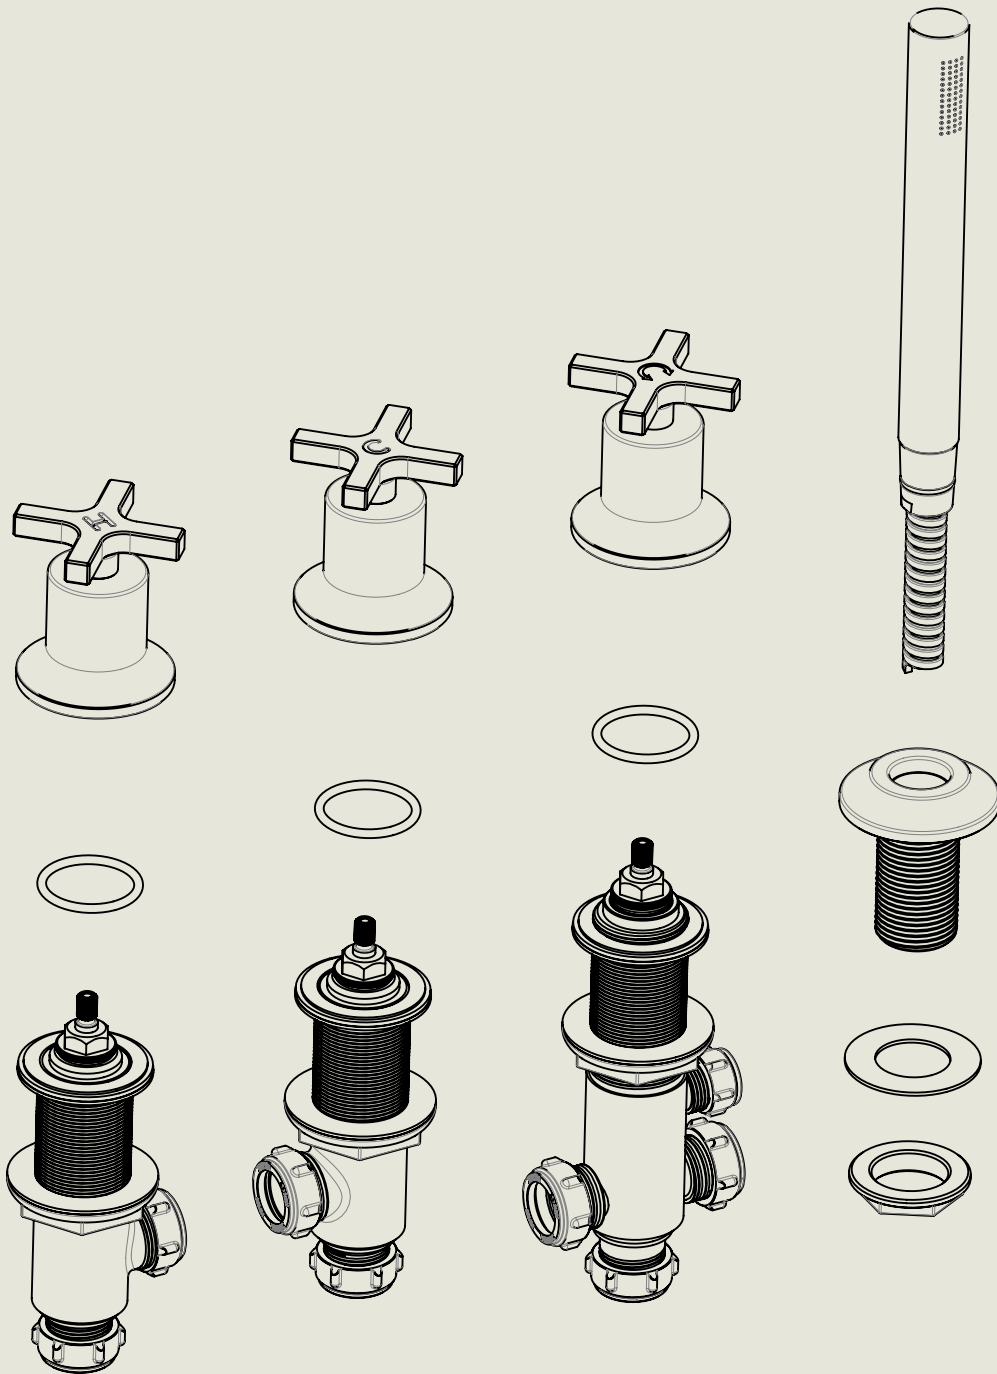

<p>Model No.</p> <p>M3486</p>	<p>Description</p> <p>Milne 4 Hole Deck Mounted Bath Mixer with Hand Spray (Waste Fill)</p>	<p>Complete</p>
-------------------------------	---	-----------------

BY APPOINTMENT TO  
HER MAJESTY QUEEN ELIZABETH II  
MANUFACTURE OF KITCHEN & BATHROOM TAPS & MIXERS  
BARBER WILSONS & CO. LTD  
LONDON

LONDON **BARBER WILSONS & CO** EST. 1905

American adapters fitted as standard when purchased via BW&Co USA

Model No.	Description	
-	4 Hole Deck Mounted Bath Mixer with Hand Spray (Waste Fill / Divertor)	First Fix

BY APPOINTMENT TO  
HER MAJESTY QUEEN ELIZABETH II  
MANUFACTURE OF KITCHEN & BATHROOM TAPS & MIXERS  
BARBER WILSONS & CO. LTD  
LONDON

LONDON BARBER WILSONS & CO EST. 1905

American adapters fitted as standard when purchased via BW&Co USA