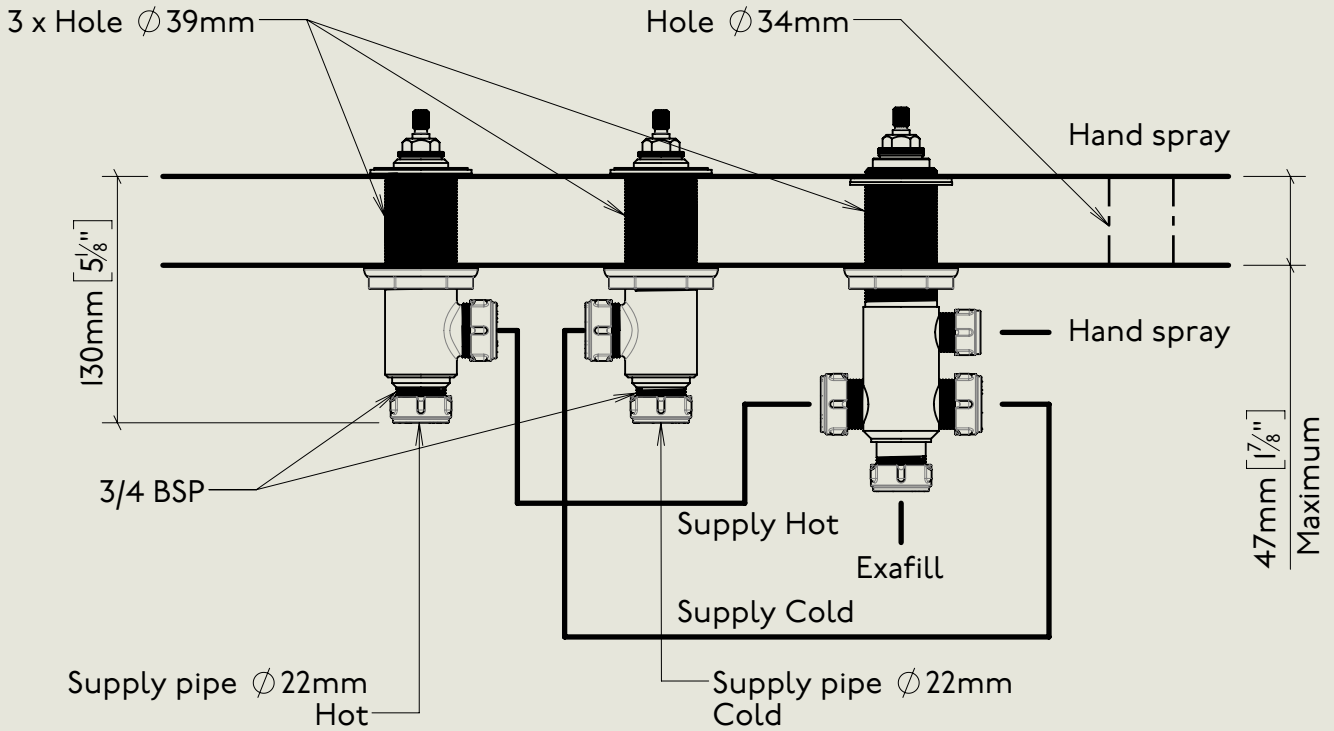

<p>Model No.</p> <p>M3486</p>	<p>Description</p> <p>Milne 4 Hole Deck Mounted Bath Mixer with Hand Spray (Waste Fill)</p>	<p>Complete</p>
-------------------------------	---	-----------------

BY APPOINTMENT TO  
HER MAJESTY QUEEN ELIZABETH II  
MANUFACTURE OF KITCHEN & BATHROOM TAPS & MIXERS  
BARBER WILSONS & CO. LTD  
LONDON

LONDON **BARBER WILSONS & CO** EST. 1905

American adapters fitted as standard when purchased via BW&Co USA

Model No.	Description	
-	4 Hole Deck Mounted Bath Mixer with Hand Spray (Waste Fill / Divertor)	First Fix

Model No.	Description	
M3486	Milne 4 Hole Deck Mounted Bath Mixer with Hand Spray (Waste Fill)	Second Fix