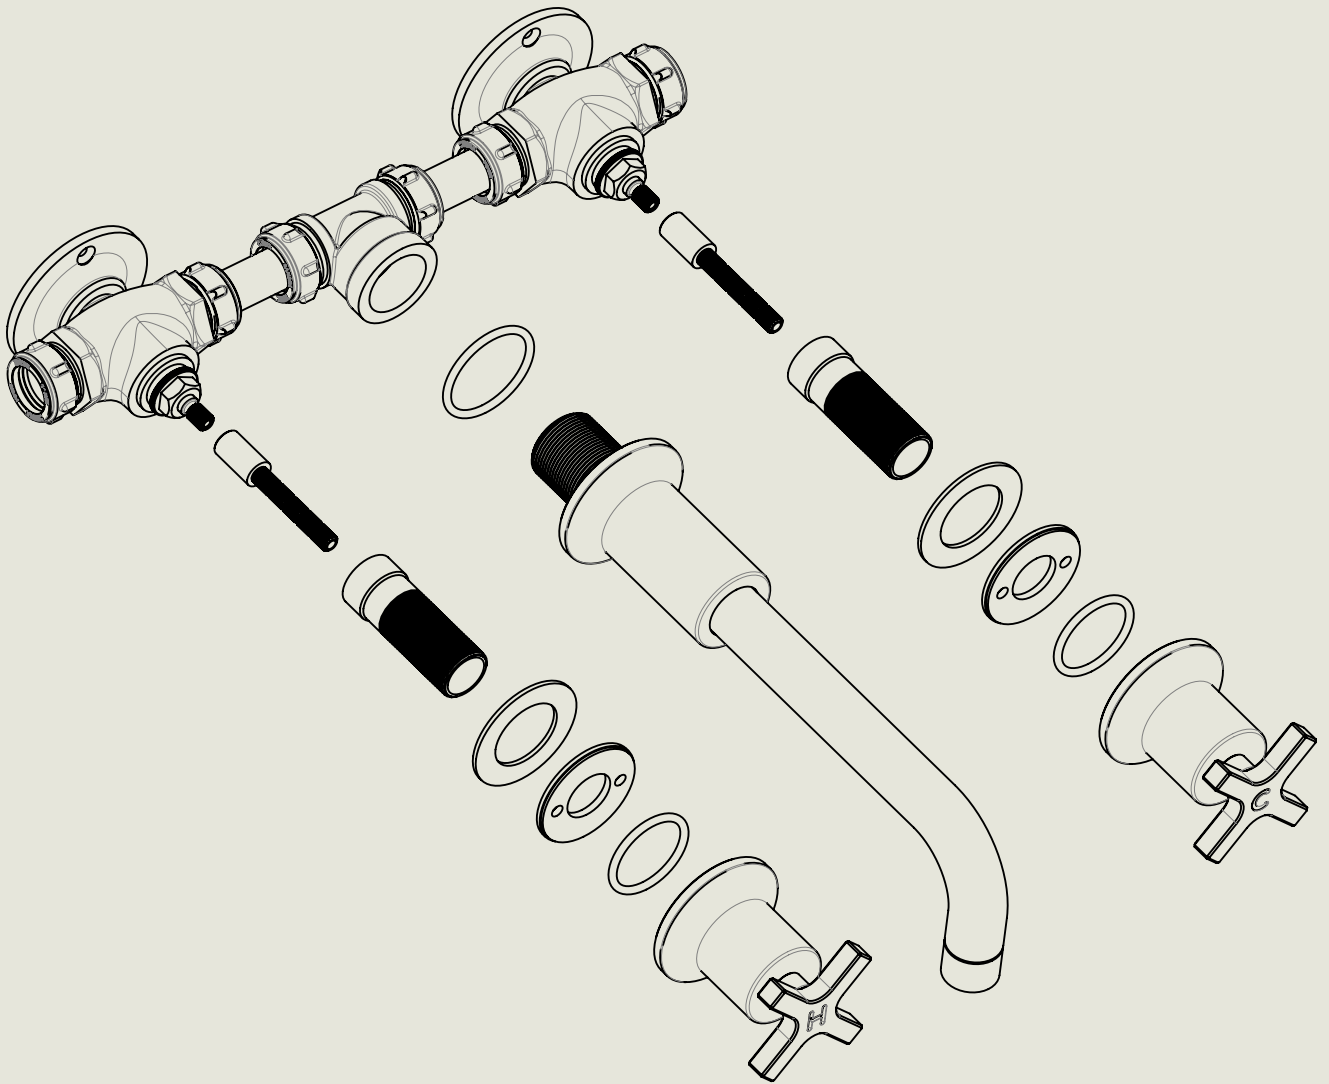

BY APPOINTMENT TO
HER MAJESTY QUEEN ELIZABETH II
MANUFACTURE OF KITCHEN & BATHROOM TAPS & MIXERS
BARBER WILSONS & CO. LTD
LONDON

LONDON **BARBER WILSONS & CO** EST. 1905

American adapters fitted as standard when purchased via BW&Co USA

Model No.	Description	
-	Concealed 3 Hole Bath Filler with Wall Stops	First Fix

BY APPOINTMENT TO
HER MAJESTY QUEEN ELIZABETH II
MANUFACTURE OF KITCHEN & BATHROOM TAPS & MIXERS
BARBER WILSONS & CO. LTD
LONDON

LONDON BARBER WILSONS & CO EST. 1905

American adapters fitted as standard when purchased via BW&Co USA

Model No. ME3450-10	Description Milne Edition Concealed 3 Hole Bath Filler with Wall Stops 10" SPOUT	Second Fix
----------------------------	---	------------