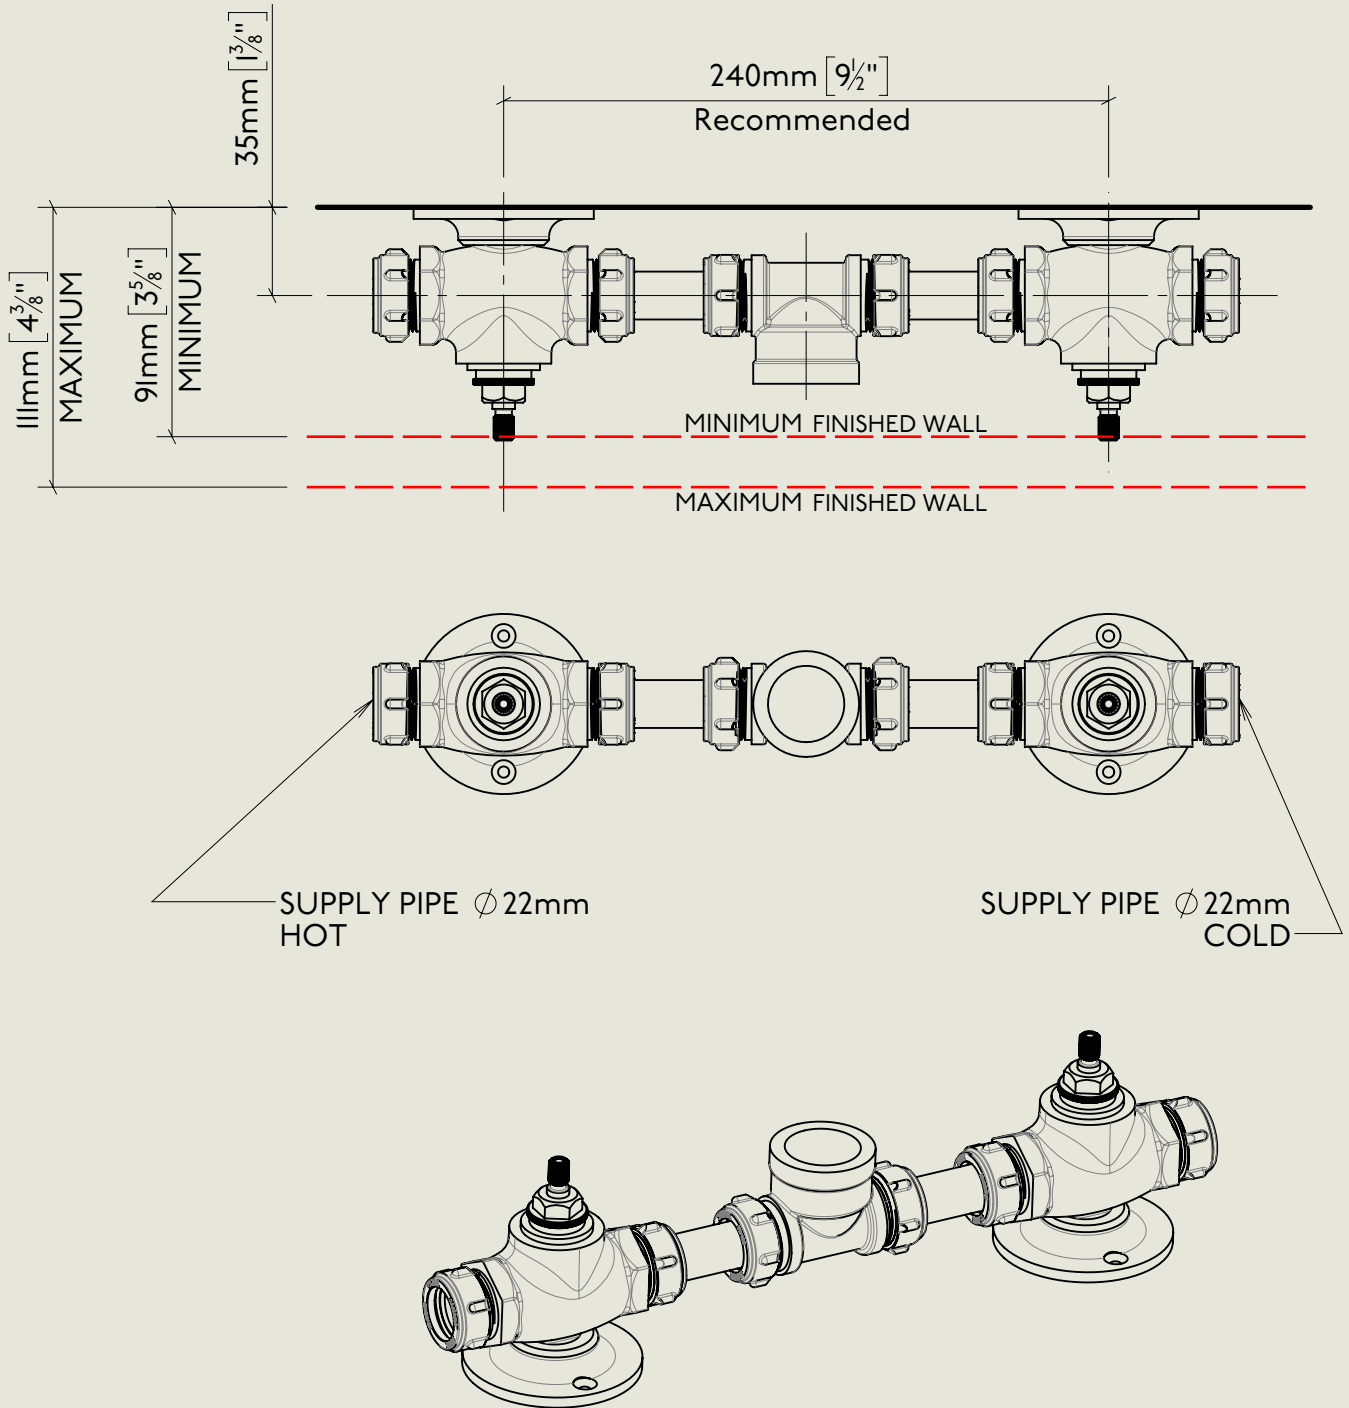

BY APPOINTMENT TO
HER MAJESTY QUEEN ELIZABETH II
MANUFACTURE OF KITCHEN & BATHROOM TAPS & MIXERS
BARBER WILSONS & CO. LTD
LONDON

LONDON **BARBER WILSONS & CO** EST. 1905

American adapters fitted as standard when purchased via BW&Co USA

Model No.	Description	
-	Concealed 3 Hole Bath Filler with Wall Stops	First Fix

BY APPOINTMENT TO
HER MAJESTY QUEEN ELIZABETH II
MANUFACTURE OF KITCHEN & BATHROOM TAPS & MIXERS
BARBER WILSONS & CO. LTD
LONDON

LONDON BARBER WILSONS & CO EST. 1905

American adapters fitted as standard when purchased via BW&Co USA

Model No. ME3450-10	Description Milne Edition Concealed 3 Hole Bath Filler with Wall Stops 10" SPOUT	Second Fix
----------------------------	---	------------