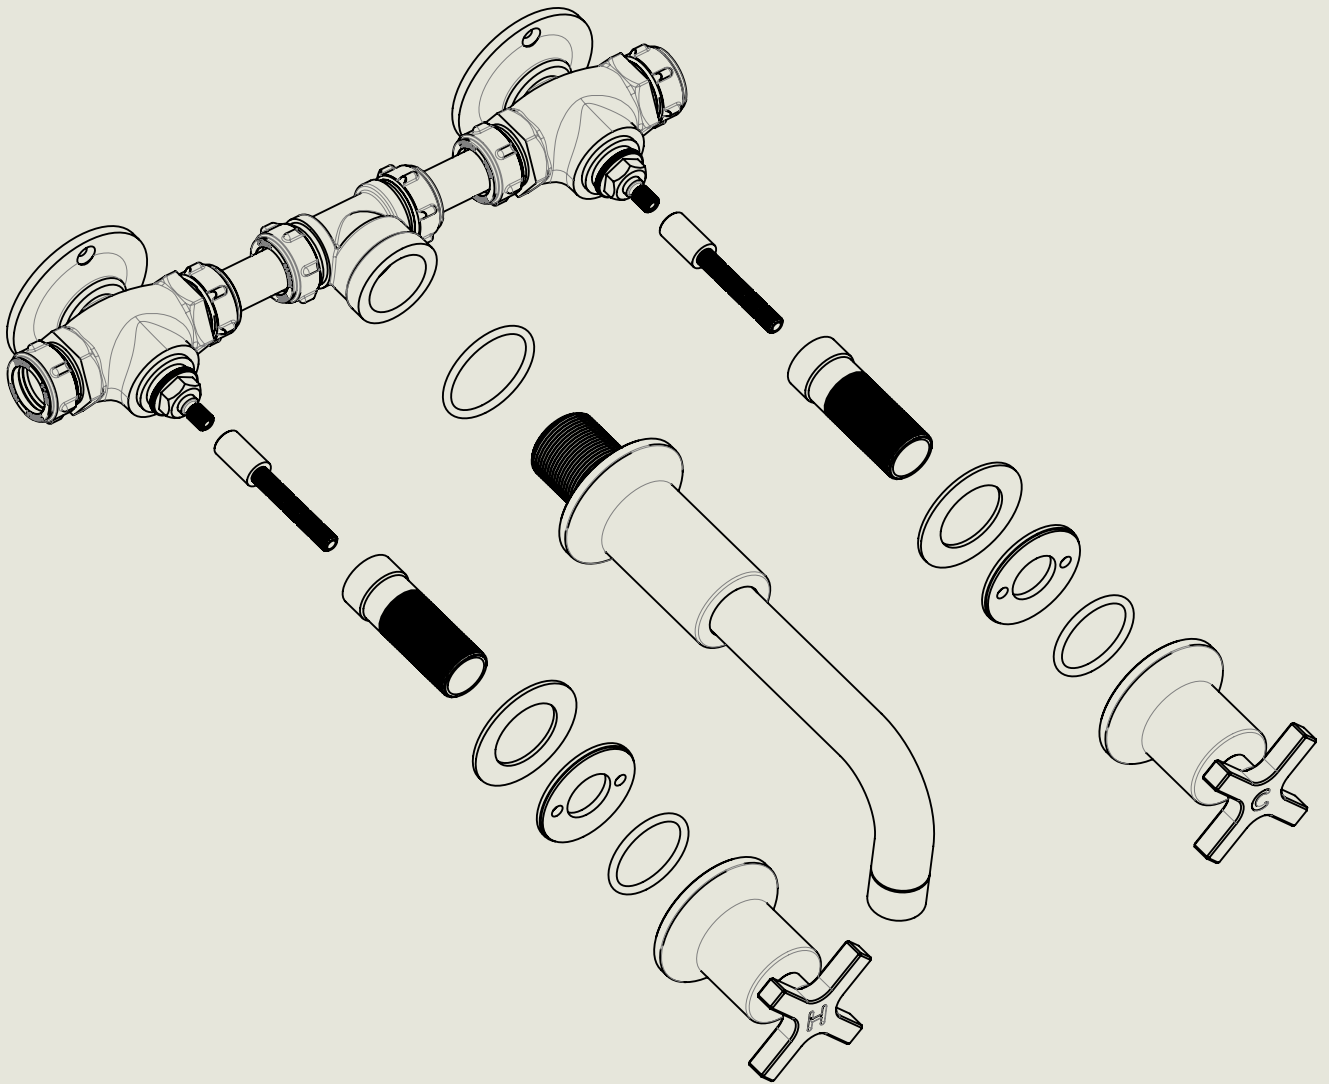

BY APPOINTMENT TO
HER MAJESTY QUEEN ELIZABETH II
MANUFACTURE OF KITCHEN & BATHROOM TAPS & MIXERS
BARBER WILSONS & CO. LTD
LONDON

LONDON

BARBER WILSONS & CO

EST. 1905

American adapters fitted as standard when purchased via BW&Co USA

| Model No. | Description | |
|-----------|--|-----------|
| - | Concealed 3 Hole Bath Filler with Wall Stops | First Fix |

BY APPOINTMENT TO
HER MAJESTY QUEEN ELIZABETH II
MANUFACTURE OF KITCHEN & BATHROOM TAPS & MIXERS
BARBER WILSONS & CO. LTD
LONDON

LONDON BARBER WILSONS & CO EST. 1905

American adapters fitted as standard when purchased via BW&Co USA

| | | |
|---------------------------|--|------------|
| Model No. ME3450-8 | Description Milne Edition Concealed 3 Hole Bath Filler with Wall Stops 8" Spout | Second Fix |
|---------------------------|--|------------|