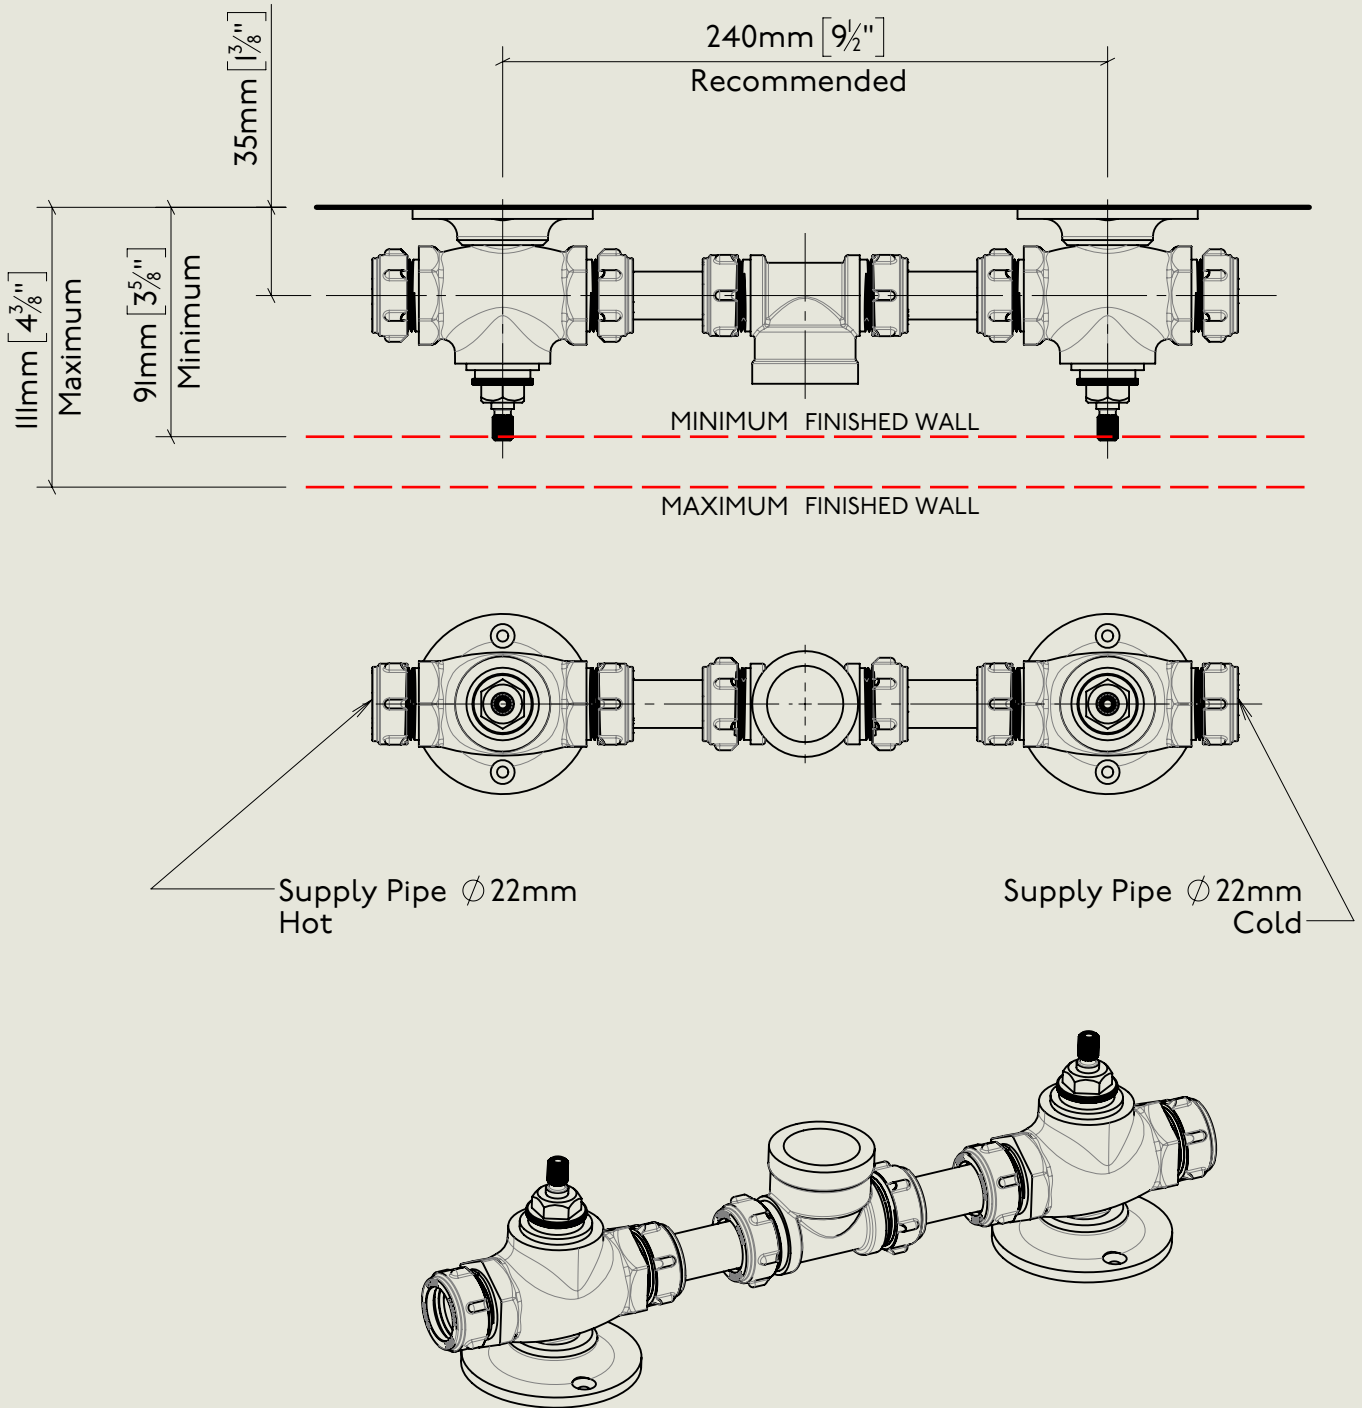

BY APPOINTMENT TO
HER MAJESTY QUEEN ELIZABETH II
MANUFACTURE OF KITCHEN & BATHROOM TAPS & MIXERS
BARBER WILSONS & CO. LTD
LONDON

LONDON

BARBER WILSONS & CO

EST. 1905

American adapters fitted as standard when purchased via BW&Co USA

| Model No. | Description | |
|-----------|--|-----------|
| - | Concealed 3 Hole Bath Filler with Wall Stops | First Fix |

BY APPOINTMENT TO
HER MAJESTY QUEEN ELIZABETH II
MANUFACTURE OF KITCHEN & BATHROOM TAPS & MIXERS
BARBER WILSONS & CO. LTD
LONDON

LONDON BARBER WILSONS & CO EST. 1905

American adapters fitted as standard when purchased via BW&Co USA

| | | |
|---------------------------|--|------------|
| Model No. ME3450-8 | Description Milne Edition Concealed 3 Hole Bath Filler with Wall Stops 8" Spout | Second Fix |
|---------------------------|--|------------|