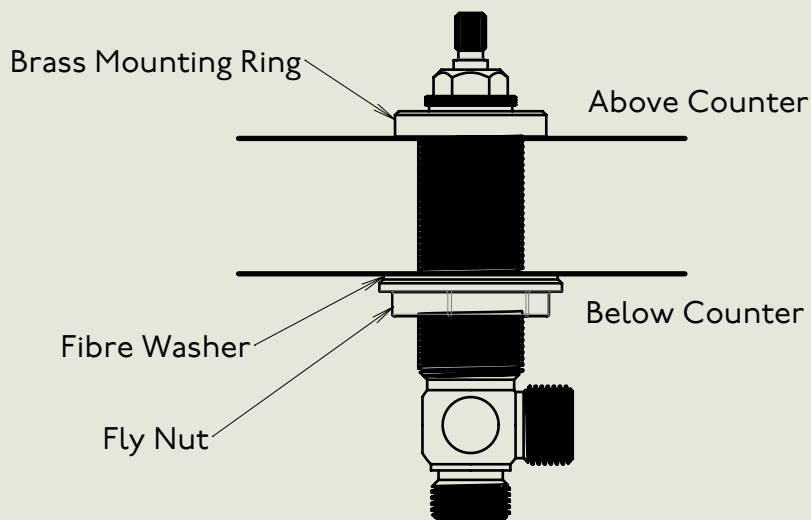

Model No.	Description	
ME6453-Short	Milne Edition 3 Hole Basin Mixer Tap with, Swan Neck Short	Complete

BY APPOINTMENT TO
HER MAJESTY QUEEN ELIZABETH II
MANUFACTURE OF KITCHEN & BATHROOM TAPS & MIXERS
BARBER WILSONS & CO. LTD
LONDON

LONDON

BARBER WILSONS & CO

EST. 1905

3 x Hole \varnothing 30mm

American adapters fitted as standard when purchased via BW&Co USA

Model No.	Description	
-	3 Hole Basin Mixer Tap	First Fix

BY APPOINTMENT TO
HER MAJESTY QUEEN ELIZABETH II
MANUFACTURE OF KITCHEN & BATHROOM TAPS & MIXERS
BARBER WILSONS & CO. LTD
LONDON

LONDON BARBER WILSONS & CO EST. 1905

American adapters fitted as standard when purchased via BW&Co USA

Model No. ME6453-Short	Description Milne Edition 3 Hole Basin Mixer Tap with, Swan Neck Short	Second Fix
---------------------------	--	------------