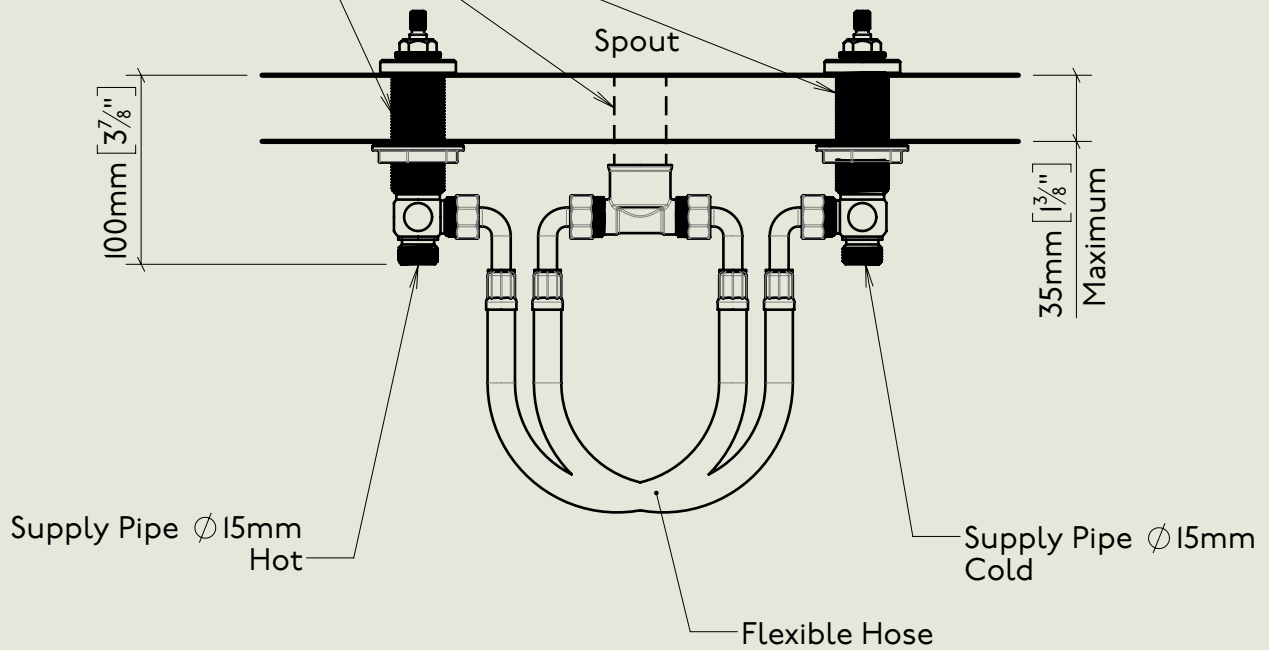

Model No.	Description	
ME6453-Short	Milne Edition 3 Hole Basin Mixer Tap with, Swan Neck Short	Complete

BY APPOINTMENT TO
HER MAJESTY QUEEN ELIZABETH II
MANUFACTURE OF KITCHEN & BATHROOM TAPS & MIXERS
BARBER WILSONS & CO. LTD
LONDON

LONDON

BARBER WILSONS & CO

EST. 1905

3 x Hole \varnothing 30mm

American adapters fitted as standard when purchased via BW&Co USA

Model No.	Description	
-	3 Hole Basin Mixer Tap	First Fix

BY APPOINTMENT TO
HER MAJESTY QUEEN ELIZABETH II
MANUFACTURE OF KITCHEN & BATHROOM TAPS & MIXERS
BARBER WILSONS & CO. LTD
LONDON

LONDON BARBER WILSONS & CO EST. 1905

American adapters fitted as standard when purchased via BW&Co USA

Model No. ME6453-Short	Description Milne Edition 3 Hole Basin Mixer Tap with, Swan Neck Short	Second Fix
---------------------------	--	------------