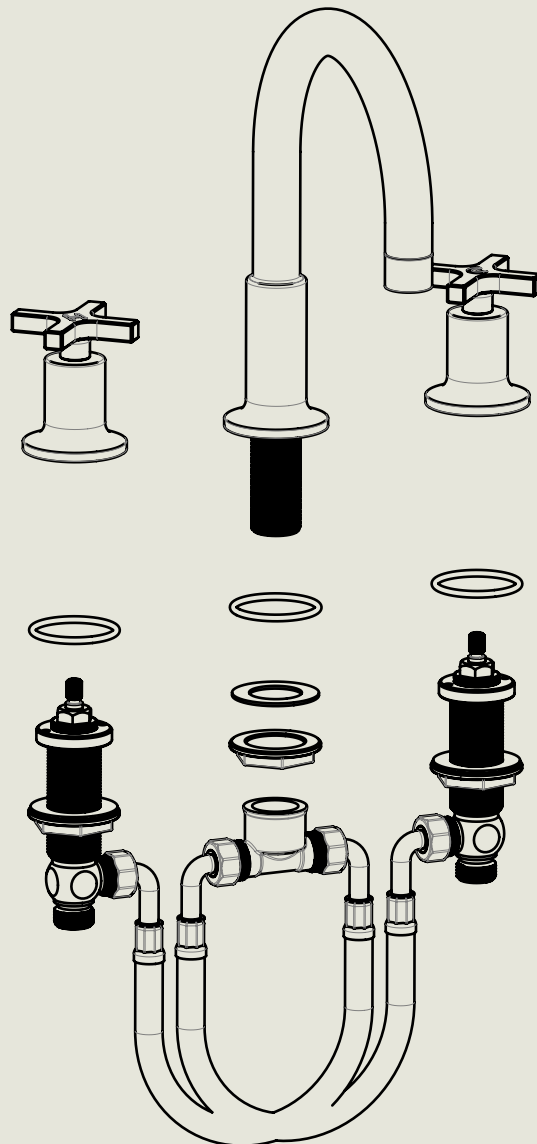

Model No.	Description	
ME6453-Short	Milne Edition 3 Hole Basin Mixer Tap with, Swan Neck Short	Complete

BY APPOINTMENT TO
HER MAJESTY QUEEN ELIZABETH II
MANUFACTURE OF KITCHEN & BATHROOM TAPS & MIXERS
BARBER WILSONS & CO. LTD
LONDON

LONDON

BARBER WILSONS & CO

EST. 1905

3 x Hole \varnothing 30mm

American adapters fitted as standard when purchased via BW&Co USA

Model No.	Description	
-	3 Hole Basin Mixer Tap	First Fix

BY APPOINTMENT TO
HER MAJESTY QUEEN ELIZABETH II
MANUFACTURE OF KITCHEN & BATHROOM TAPS & MIXERS
BARBER WILSONS & CO. LTD
LONDON

LONDON BARBER WILSONS & CO EST. 1905

American adapters fitted as standard when purchased via BW&Co USA

Model No. ME6453-Short	Description Milne Edition 3 Hole Basin Mixer Tap with, Swan Neck Short	Second Fix
---------------------------	--	------------