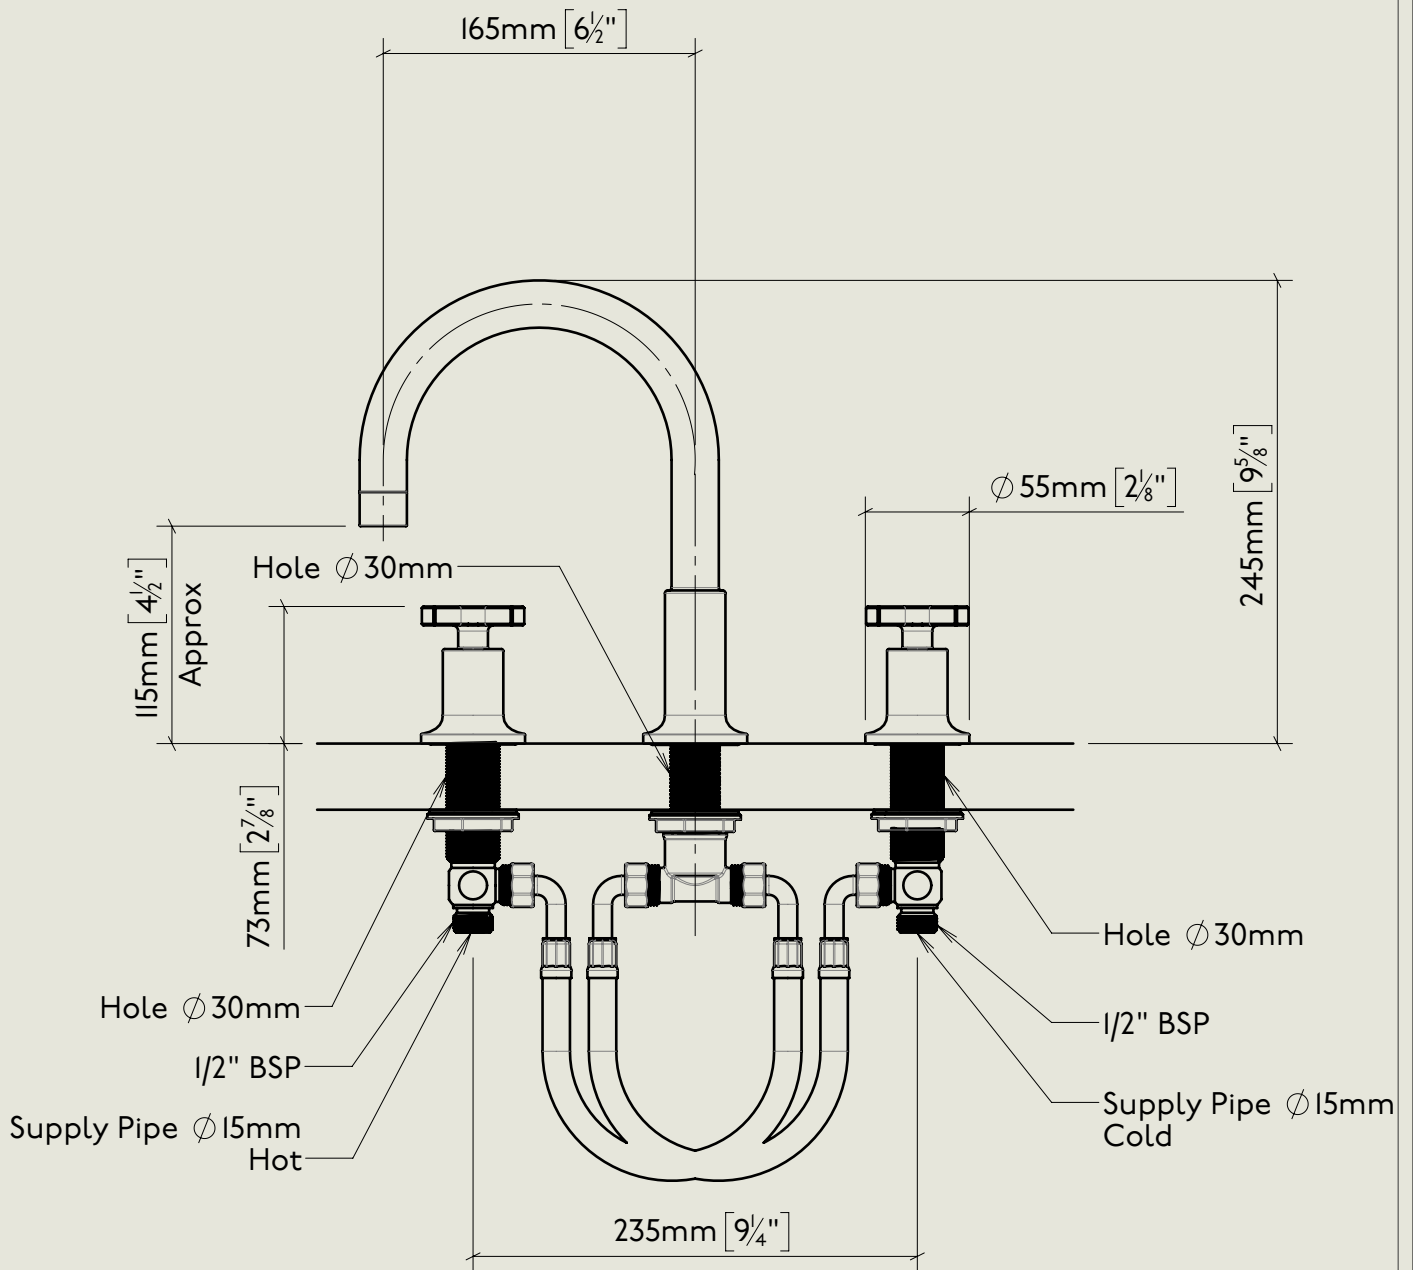

BY APPOINTMENT TO
HER MAJESTY QUEEN ELIZABETH II
MANUFACTURE OF KITCHEN & BATHROOM TAPS & MIXERS
BARBER WILSONS & CO. LTD
LONDON

LONDON

BARBER WILSONS & CO

EST. 1905

American adapters fitted as standard when purchased via BW&Co USA

Model No.	Description	
ME6453-Short	Milne Edition 3 Hole Basin Mixer Tap with, Swan Neck Short	Complete

BY APPOINTMENT TO
HER MAJESTY QUEEN ELIZABETH II
MANUFACTURE OF KITCHEN & BATHROOM TAPS & MIXERS
BARBER WILSONS & CO. LTD
LONDON

LONDON

BARBER WILSONS & CO

EST. 1905

3 x Hole \varnothing 30mm

American adapters fitted as standard when purchased via BW&Co USA

Model No.	Description	
-	3 Hole Basin Mixer Tap	First Fix

BY APPOINTMENT TO
HER MAJESTY QUEEN ELIZABETH II
MANUFACTURE OF KITCHEN & BATHROOM TAPS & MIXERS
BARBER WILSONS & CO. LTD
LONDON

LONDON BARBER WILSONS & CO EST. 1905

American adapters fitted as standard when purchased via BW&Co USA

Model No. ME6453-Short	Description Milne Edition 3 Hole Basin Mixer Tap with, Swan Neck Short	Second Fix
---------------------------	--	------------