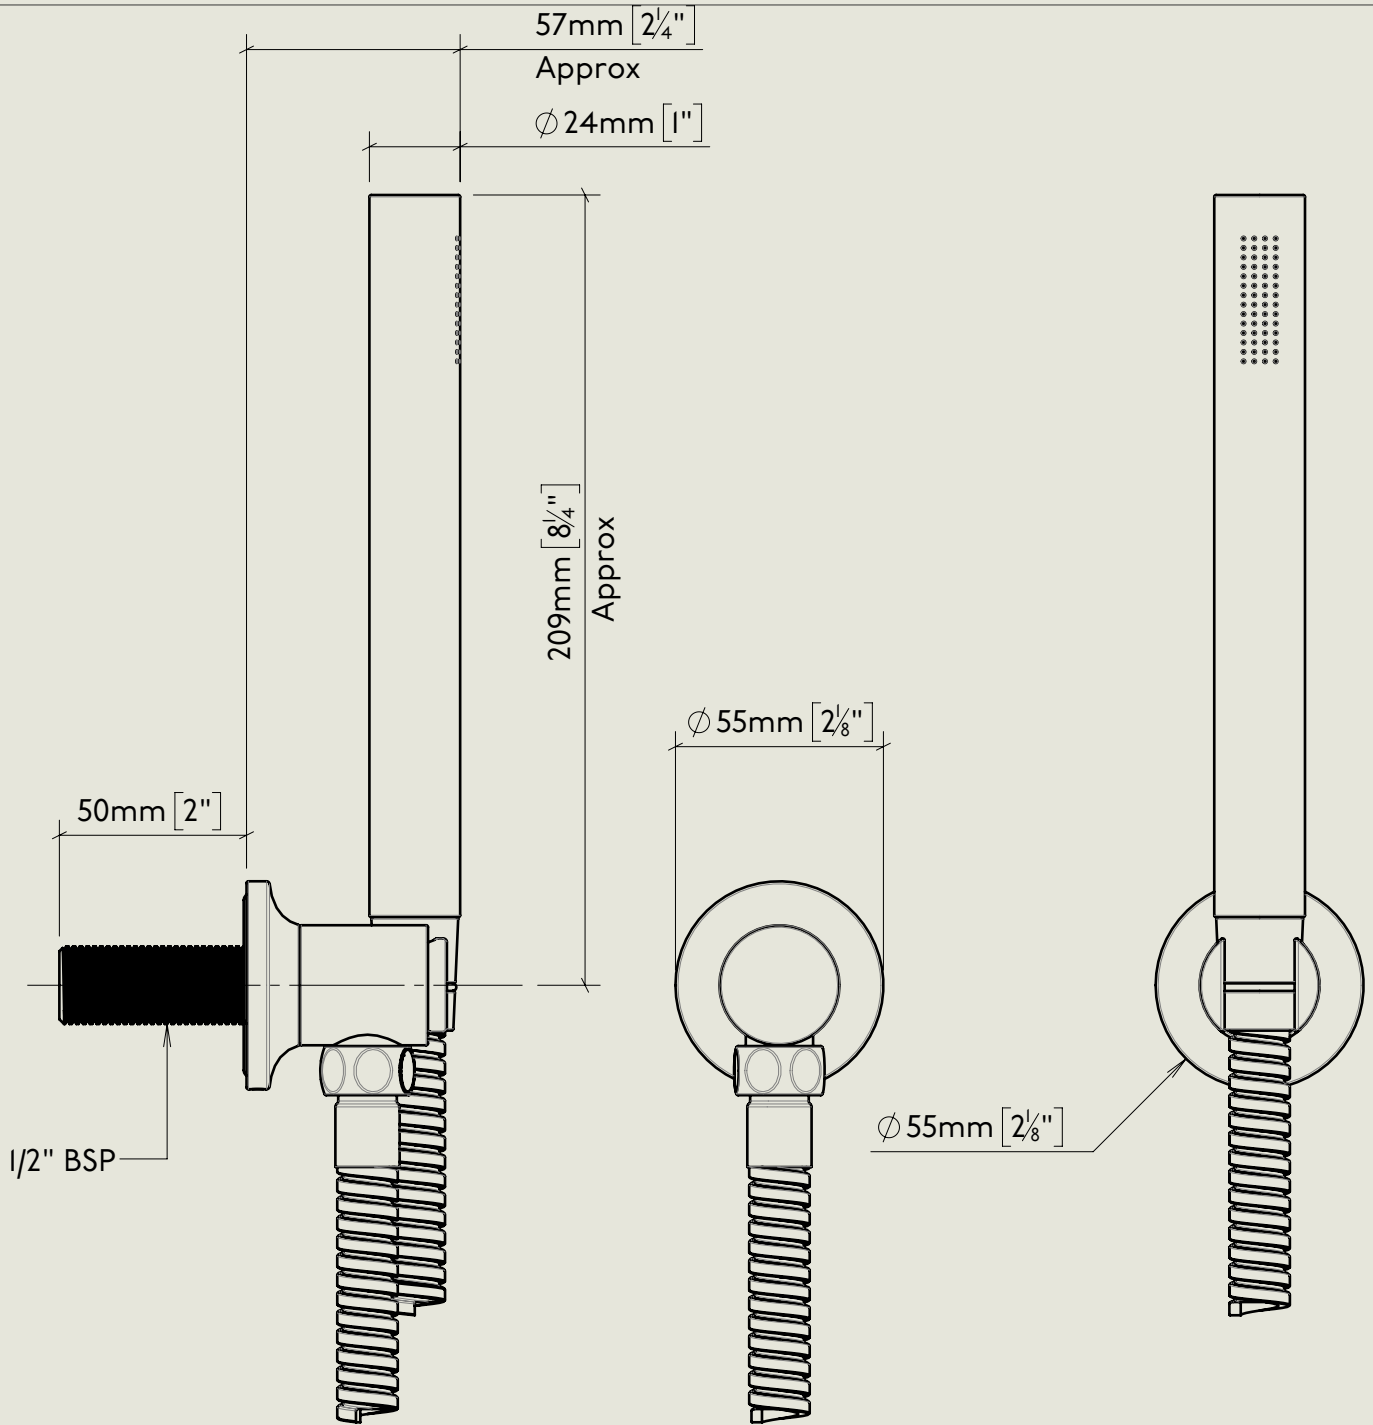

BY APPOINTMENT TO
HER MAJESTY QUEEN ELIZABETH II
MANUFACTURE OF KITCHEN & BATHROOM TAPS & MIXERS
BARBER WILSONS & CO. LTD
LONDON

LONDON

BARBER WILSONS & CO

EST. 1905

American adapters fitted as standard when purchased via BW&Co USA

Model No.	Description	
PS600	Wall Mounted Outlet and Handspray	Complete

BY APPOINTMENT TO
HER MAJESTY QUEEN ELIZABETH II
MANUFACTURE OF KITCHEN & BATHROOM TAPS & MIXERS
BARBER WILSONS & CO. LTD
LONDON

LONDON BARBER WILSONS & CO EST. 1905

American adapters fitted as standard when purchased via BW&Co USA

Model No.	Description	
PS600	Wall Mounted Outlet and Handspray	Iso