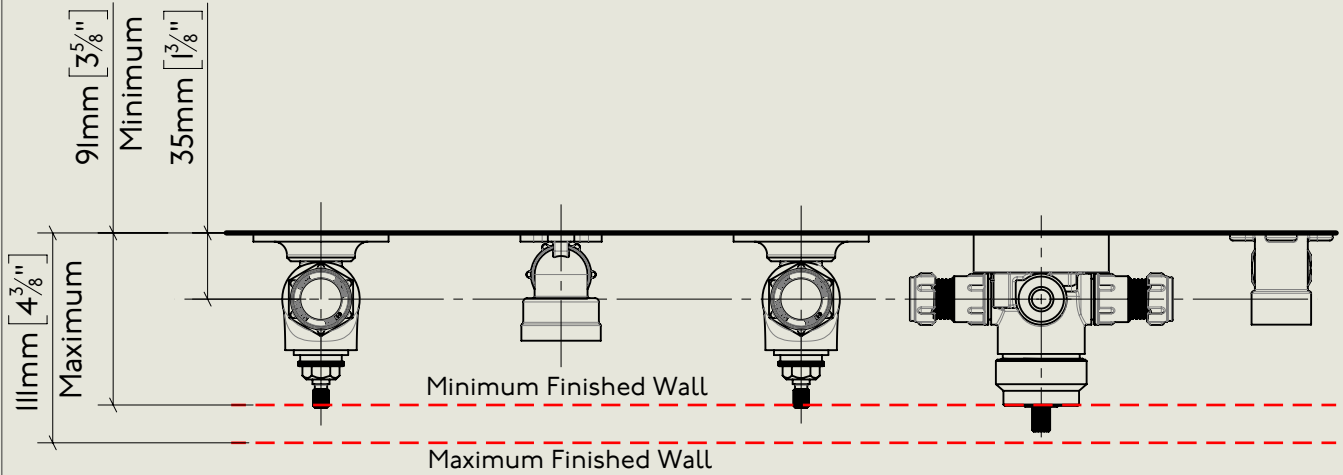

BY APPOINTMENT TO
HER MAJESTY QUEEN ELIZABETH II
MANUFACTURE OF KITCHEN & BATHROOM TAPS & MIXERS
BARBER WILSONS & CO. LTD
LONDON

LONDON **BARBER WILSONS & CO** EST. 1905

American adapters fitted as standard when purchased via BW&Co USA

Model No. XXXX-XXXX	Description <ASSEMBLY NAME>	First Fix