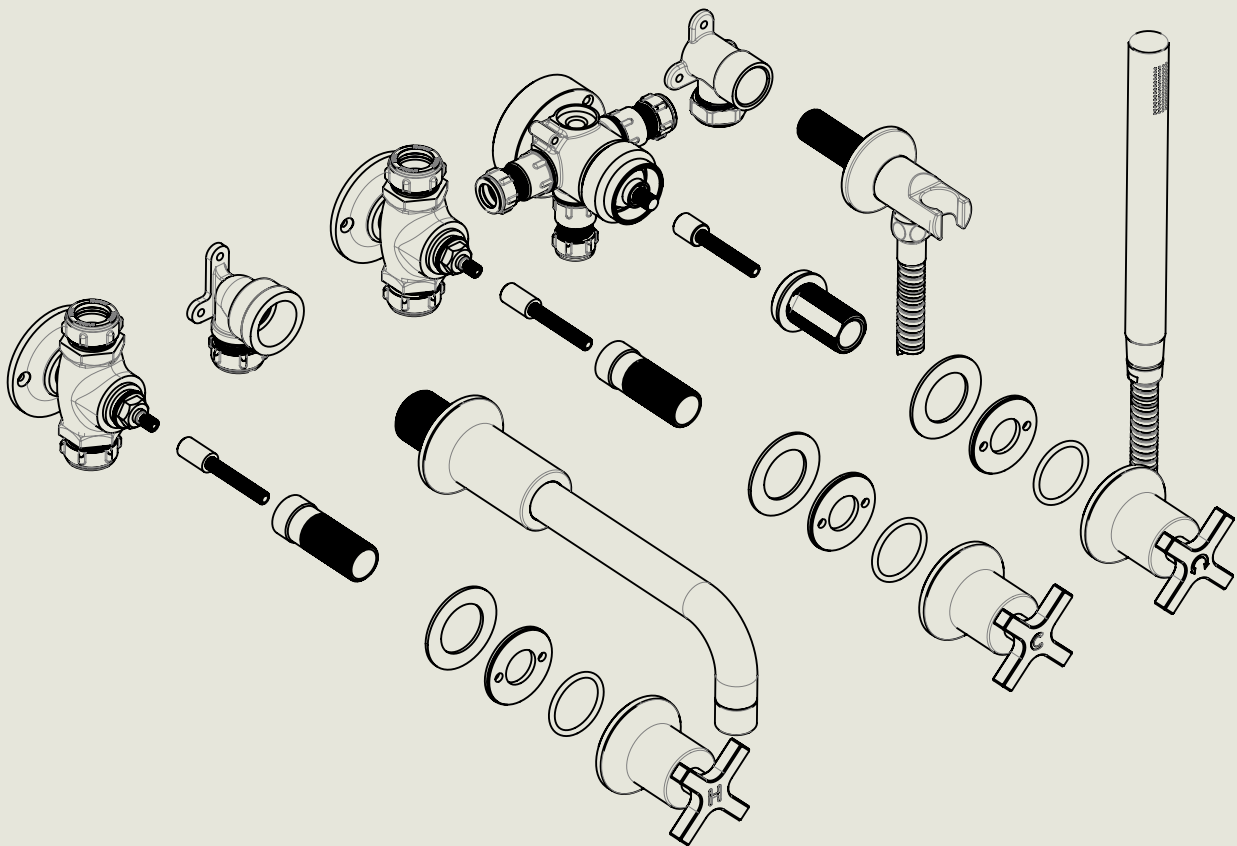

Model No.	Description	
ME3485-10	5 Hole Bath Mixer Set - Wall Mounted with Handspray 10" Spout	Complete

BY APPOINTMENT TO
HER MAJESTY QUEEN ELIZABETH II
MANUFACTURE OF KITCHEN & BATHROOM TAPS & MIXERS
BARBER WILSONS & CO. LTD
LONDON

LONDON **BARBER WILSONS & CO** EST. 1905

American adapters fitted as standard when purchased via BW&Co USA

<p>Model No. XXXX-XXXX</p>	<p>Description <ASSEMBLY NAME></p>	<p>First Fix</p>
-------------------------------------	---	------------------

BY APPOINTMENT TO
HER MAJESTY QUEEN ELIZABETH II
MANUFACTURE OF KITCHEN & BATHROOM TAPS & MIXERS
BARBER WILSONS & CO. LTD
LONDON

LONDON BARBER WILSONS & CO EST. 1905

American adapters fitted as standard when purchased via BW&Co USA

Model No. ME3485-10	Description 5 Hole Bath Mixer Set - Wall Mounted with Handspray 10" Spout	Second Fix
----------------------------	---	------------