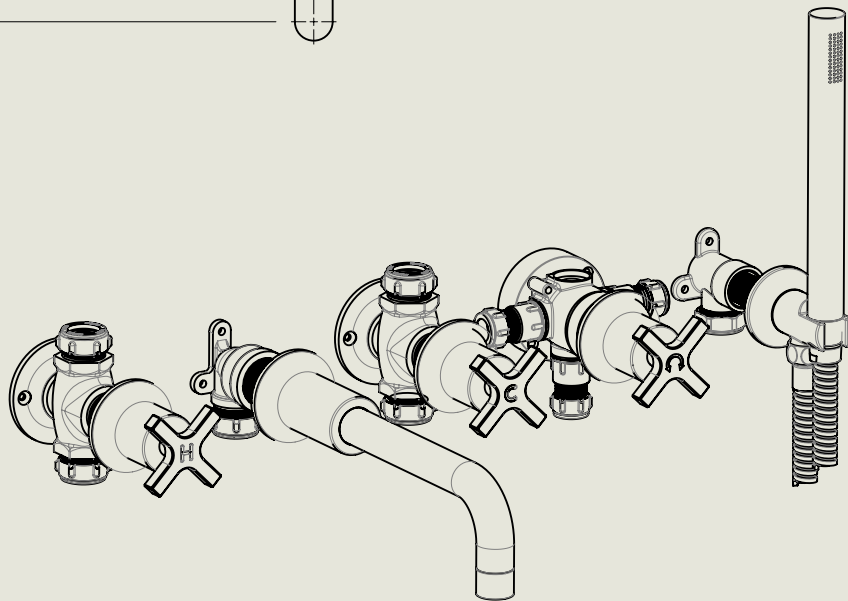

BY APPOINTMENT TO
HER MAJESTY QUEEN ELIZABETH II
MANUFACTURE OF KITCHEN & BATHROOM TAPS & MIXERS
BARBER WILSONS & CO. LTD
LONDON

LONDON

BARBER WILSONS & CO

EST. 1905

American adapters fitted as standard when purchased via BW&Co USA

Model No.	Description	
ME3485-10	5 Hole Bath Mixer Set - Wall Mounted with Handspray 10" Spout	Complete

BY APPOINTMENT TO
HER MAJESTY QUEEN ELIZABETH II
MANUFACTURE OF KITCHEN & BATHROOM TAPS & MIXERS
BARBER WILSONS & CO. LTD
LONDON

LONDON **BARBER WILSONS & CO** EST. 1905

American adapters fitted as standard when purchased via BW&Co USA

<p>Model No. XXXX-XXXX</p>	<p>Description <ASSEMBLY NAME></p>	<p>First Fix</p>
-------------------------------------	---	------------------

Model No. ME3485-10	Description 5 Hole Bath Mixer Set - Wall Mounted with Handspray 10" Spout	Second Fix
----------------------------	---	------------