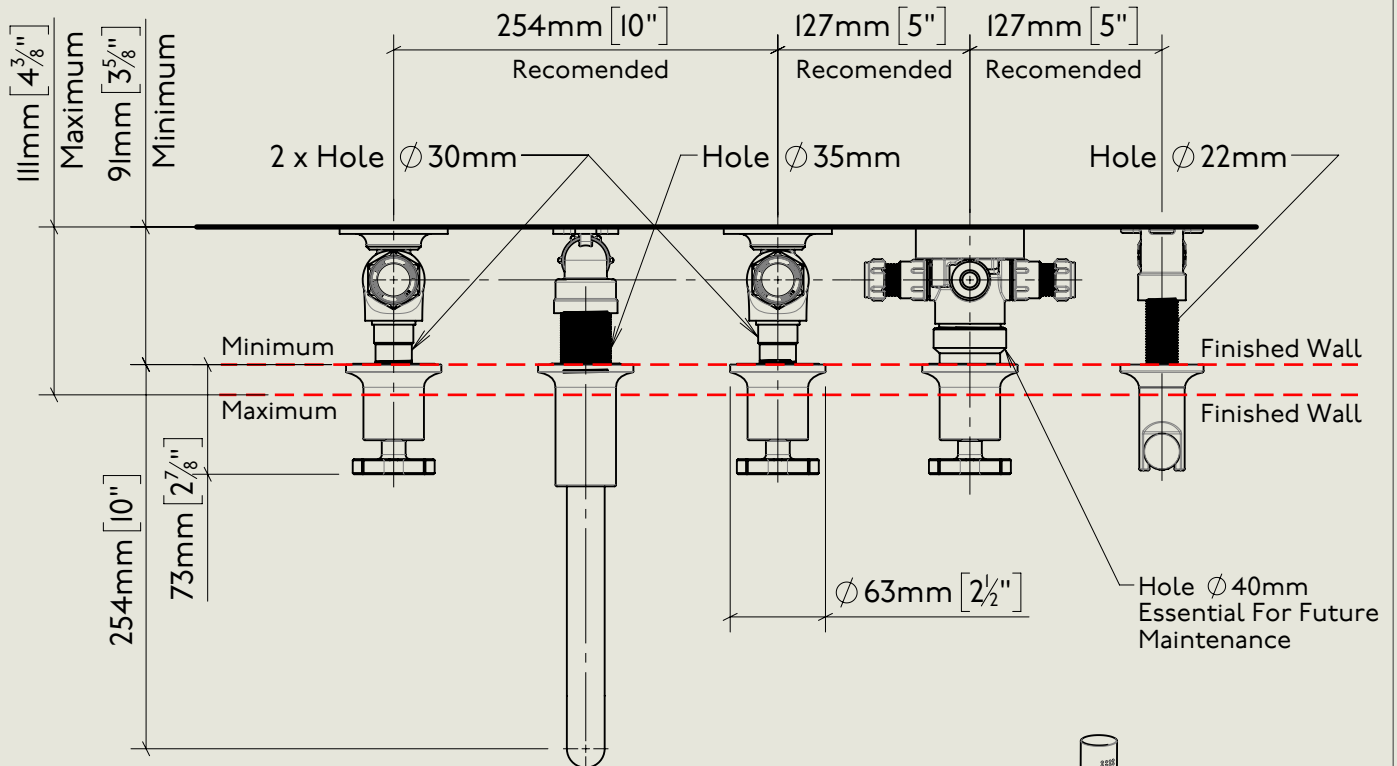

BY APPOINTMENT TO
HER MAJESTY QUEEN ELIZABETH II
MANUFACTURE OF KITCHEN & BATHROOM TAPS & MIXERS
BARBER WILSONS & CO. LTD
LONDON

LONDON

BARBER WILSONS & CO

EST. 1905

American adapters fitted as standard when purchased via BW&Co USA

Model No.	Description	
ME3485-10	5 Hole Bath Mixer Set - Wall Mounted with Handspray 10" Spout	Complete