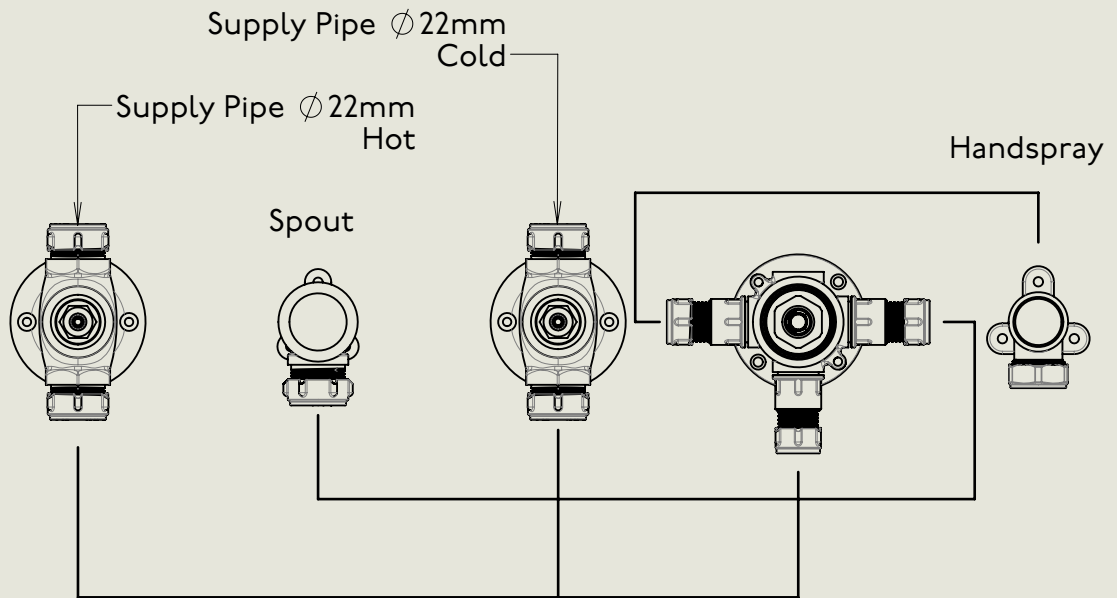

BY APPOINTMENT TO
HER MAJESTY QUEEN ELIZABETH II
MANUFACTURE OF KITCHEN & BATHROOM TAPS & MIXERS
BARBER WILSONS & CO. LTD
LONDON

LONDON

BARBER WILSONS & CO

EST. 1905

American adapters fitted as standard when purchased via BW&Co USA

Model No.	Description	
ME3485-10	5 Hole Bath Mixer Set - Wall Mounted with Handspray 10" Spout	Complete

BY APPOINTMENT TO
HER MAJESTY QUEEN ELIZABETH II
MANUFACTURE OF KITCHEN & BATHROOM TAPS & MIXERS
BARBER WILSONS & CO. LTD
LONDON

LONDON **BARBER WILSONS & CO** EST. 1905

American adapters fitted as standard when purchased via BW&Co USA

<p>Model No. XXXX-XXXX</p>	<p>Description <ASSEMBLY NAME></p>	<p>First Fix</p>
-------------------------------------	---	------------------

Model No. ME3485-10	Description 5 Hole Bath Mixer Set - Wall Mounted with Handspray 10" Spout	Second Fix
----------------------------	---	------------