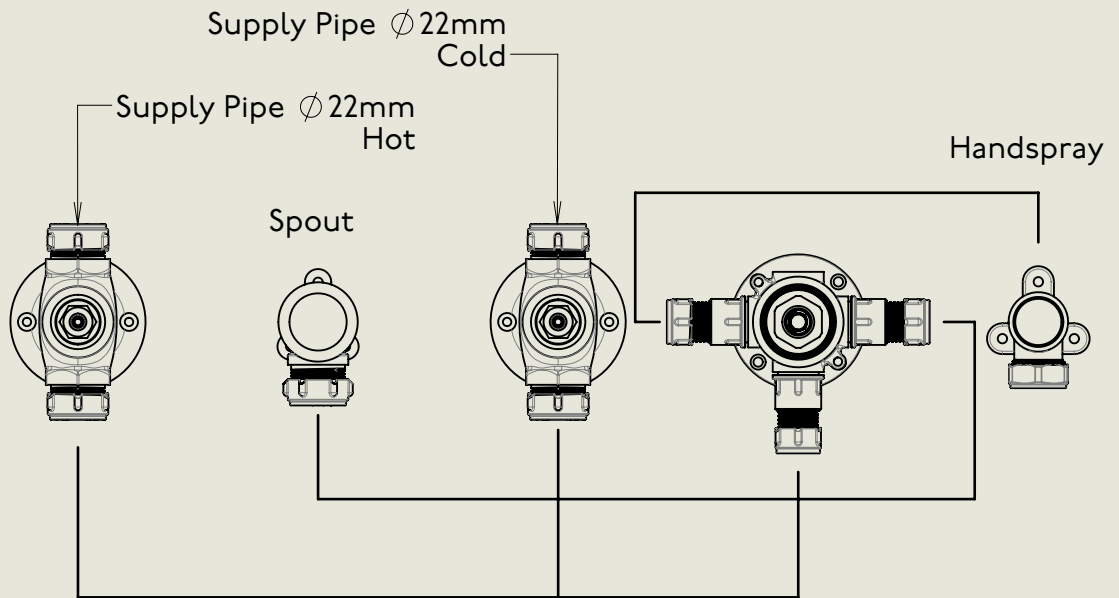

Model No.	Description	
ME3485-8	5 Hole Bath Mixer Set - Wall Mounted with Handspray 8" Spout	Complete

BY APPOINTMENT TO  
HER MAJESTY QUEEN ELIZABETH II  
MANUFACTURE OF KITCHEN & BATHROOM TAPS & MIXERS  
BARBER WILSONS & CO. LTD  
LONDON

LONDON

BARBER WILSONS & CO

EST. 1905

American adapters fitted as standard when purchased via BW&Co USA

Model No.

XXXX-XXXX

Description

<ASSEMBLY NAME>

First Fix

BY APPOINTMENT TO  
HER MAJESTY QUEEN ELIZABETH II  
MANUFACTURE OF KITCHEN & BATHROOM TAPS & MIXERS  
BARBER WILSONS & CO. LTD  
LONDON

LONDON BARBER WILSONS & CO EST. 1905

American adapters fitted as standard when purchased via BW&Co USA

Model No.  ME3485-8	Description  5 Hole Bath Mixer Set - Wall Mounted with Handspray 8" Spout	Second Fix
---------------------------	--	------------