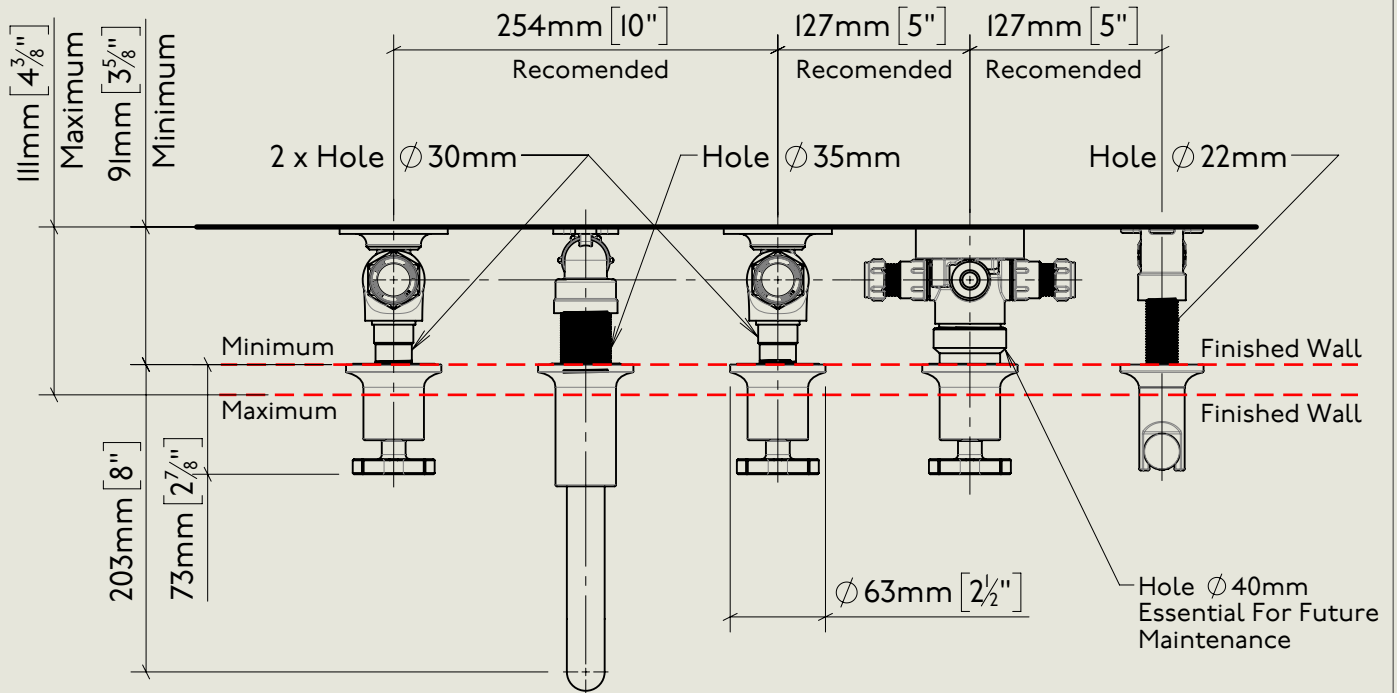

BY APPOINTMENT TO
HER MAJESTY QUEEN ELIZABETH II
MANUFACTURE OF KITCHEN & BATHROOM TAPS & MIXERS
BARBER WILSONS & CO. LTD
LONDON

LONDON

BARBER WILSONS & CO

EST. 1905

American adapters fitted as standard when purchased via BW&Co USA

Model No.	Description	
ME3485-8	5 Hole Bath Mixer Set - Wall Mounted with Handspray 8" Spout	Complete