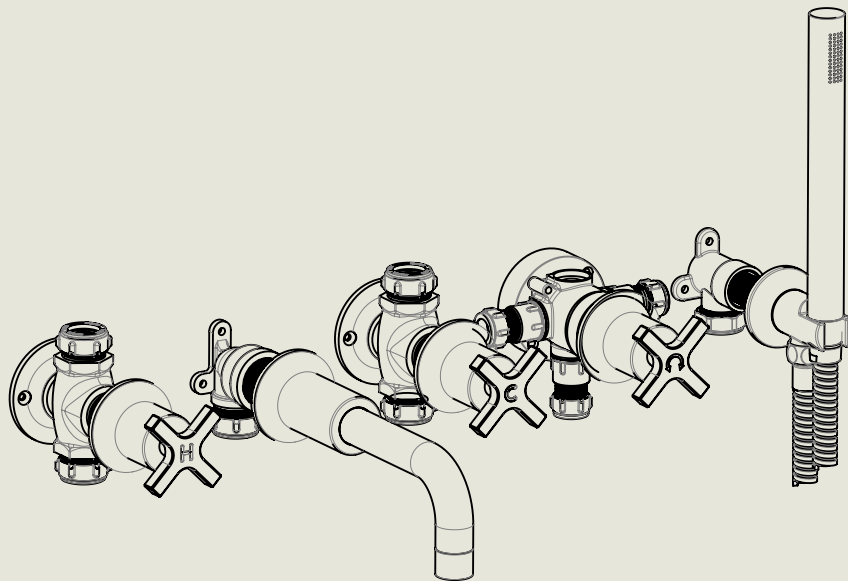

BY APPOINTMENT TO  
HER MAJESTY QUEEN ELIZABETH II  
MANUFACTURE OF KITCHEN & BATHROOM TAPS & MIXERS  
BARBER WILSONS & CO. LTD  
LONDON

LONDON

BARBER WILSONS & CO

EST. 1905

American adapters fitted as standard when purchased via BW&Co USA

Model No.	Description	
ME3485-8	5 Hole Bath Mixer Set - Wall Mounted with Handspray 8" Spout	Complete

BY APPOINTMENT TO  
HER MAJESTY QUEEN ELIZABETH II  
MANUFACTURE OF KITCHEN & BATHROOM TAPS & MIXERS  
BARBER WILSONS & CO. LTD  
LONDON

LONDON

BARBER WILSONS & CO

EST. 1905

American adapters fitted as standard when purchased via BW&Co USA

Model No.

XXXX-XXXX

Description

<ASSEMBLY NAME>

Model No.  ME3485-8	Description  5 Hole Bath Mixer Set - Wall Mounted with Handspray 8" Spout	Second Fix
---------------------------	--	------------