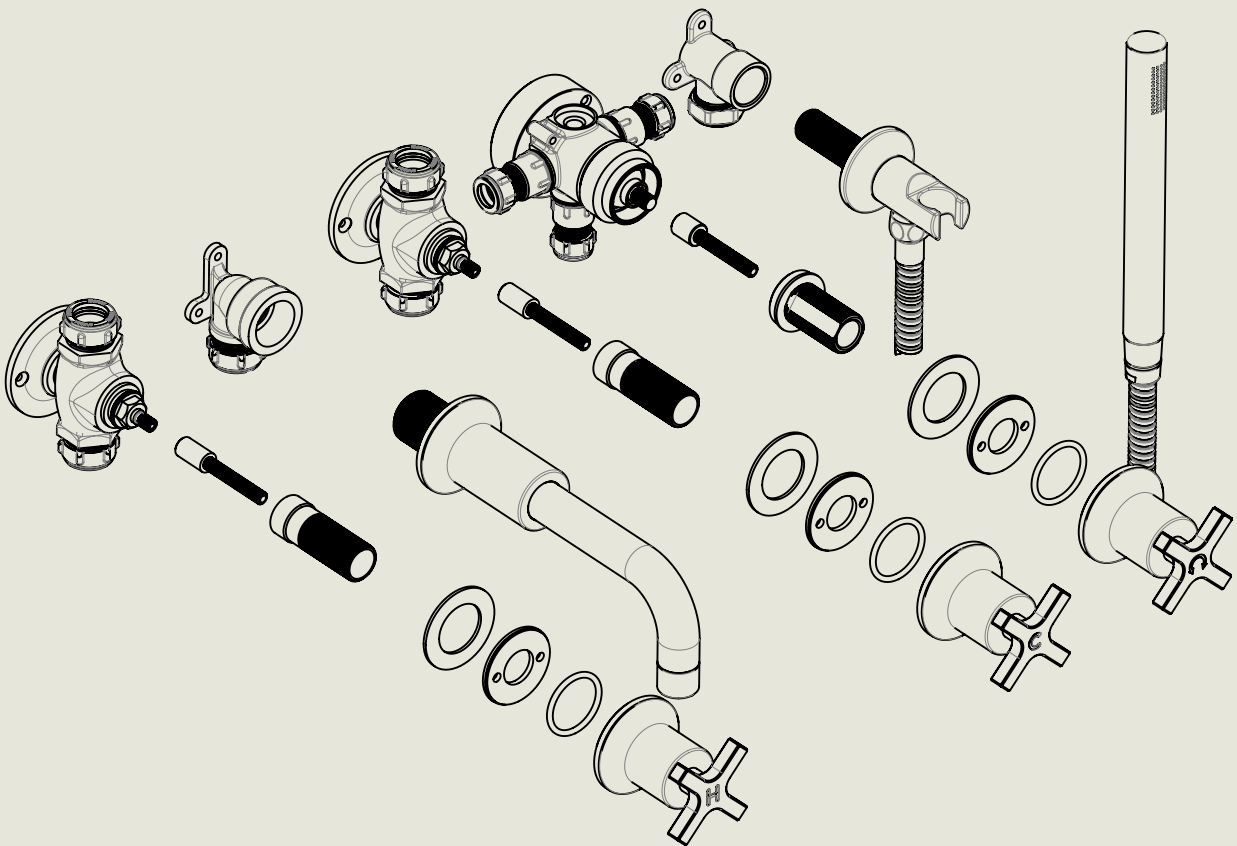

Model No.	Description	
ME3485-8	5 Hole Bath Mixer Set - Wall Mounted with Handspray 8" Spout	Complete

BY APPOINTMENT TO  
HER MAJESTY QUEEN ELIZABETH II  
MANUFACTURE OF KITCHEN & BATHROOM TAPS & MIXERS  
BARBER WILSONS & CO. LTD  
LONDON

LONDON

BARBER WILSONS & CO

EST. 1905

American adapters fitted as standard when purchased via BW&Co USA

Model No.

XXXX-XXXX

Description

<ASSEMBLY NAME>

First Fix

BY APPOINTMENT TO  
HER MAJESTY QUEEN ELIZABETH II  
MANUFACTURE OF KITCHEN & BATHROOM TAPS & MIXERS  
BARBER WILSONS & CO. LTD  
LONDON

LONDON BARBER WILSONS & CO EST. 1905

American adapters fitted as standard when purchased via BW&Co USA

Model No.  ME3485-8	Description  5 Hole Bath Mixer Set - Wall Mounted with Handspray 8" Spout	Second Fix
---------------------------	--	------------