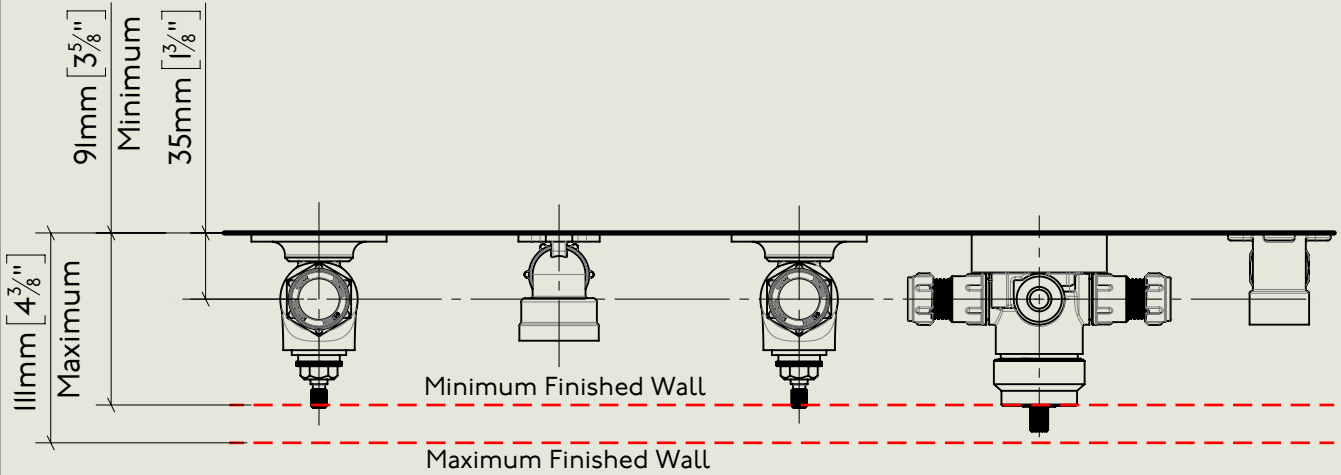

BY APPOINTMENT TO
HER MAJESTY QUEEN ELIZABETH II
MANUFACTURE OF KITCHEN & BATHROOM TAPS & MIXERS
BARBER WILSONS & CO. LTD
LONDON

LONDON

BARBER WILSONS & CO

EST. 1905

American adapters fitted as standard when purchased via BW&Co USA

Model No.

XXXX-XXXX

Description

<ASSEMBLY NAME>

First Fix