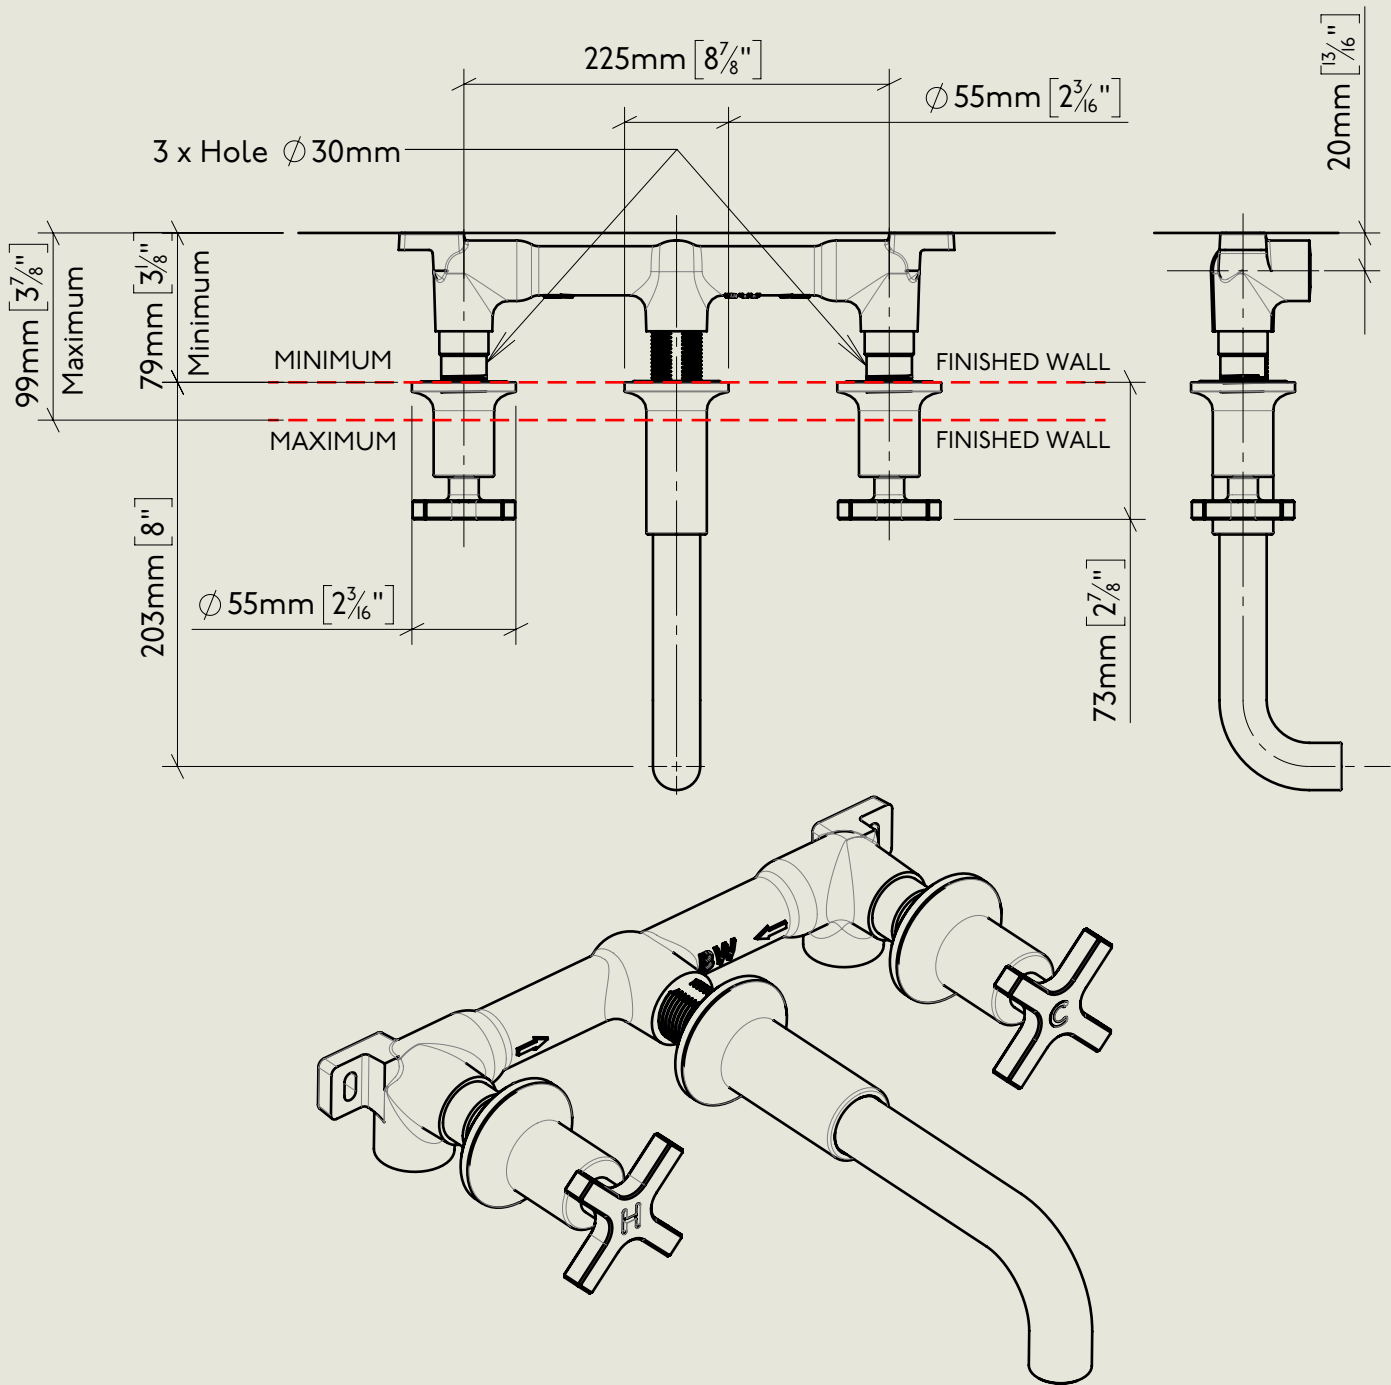

BY APPOINTMENT TO
HER MAJESTY QUEEN ELIZABETH II
MANUFACTURE OF KITCHEN & BATHROOM TAPS & MIXERS
BARBER WILSONS & CO. LTD
LONDON

LONDON

BARBER WILSONS & CO

EST. 1905

American adapters fitted as standard when purchased via BW&Co USA

<p>Model No. ME6454</p>	<p>Description Milne Edition 3 Hole Wall Mounted Basin Mixer Tap One Piece</p>	<p>Complete</p>
----------------------------------	--	-----------------

BY APPOINTMENT TO
HER MAJESTY QUEEN ELIZABETH II
MANUFACTURE OF KITCHEN & BATHROOM TAPS & MIXERS
BARBER WILSONS & CO. LTD
LONDON

LONDON

BARBER WILSONS & CO

EST. 1905

American adapters fitted as standard when purchased via BW&Co USA

Model No.	Description	
-	3 Hole Wall Mounted Basin Mixer Tap One Piece	First Fix

BY APPOINTMENT TO
HER MAJESTY QUEEN ELIZABETH II
MANUFACTURE OF KITCHEN & BATHROOM TAPS & MIXERS
BARBER WILSONS & CO. LTD
LONDON

LONDON BARBER WILSONS & CO EST. 1905

American adapters fitted as standard when purchased via BW&Co USA

Model No. ME6454	Description Milne Edition 3 Hole Wall Mounted Basin Mixer Tap One Piece	Second Fix
-------------------------	---	------------