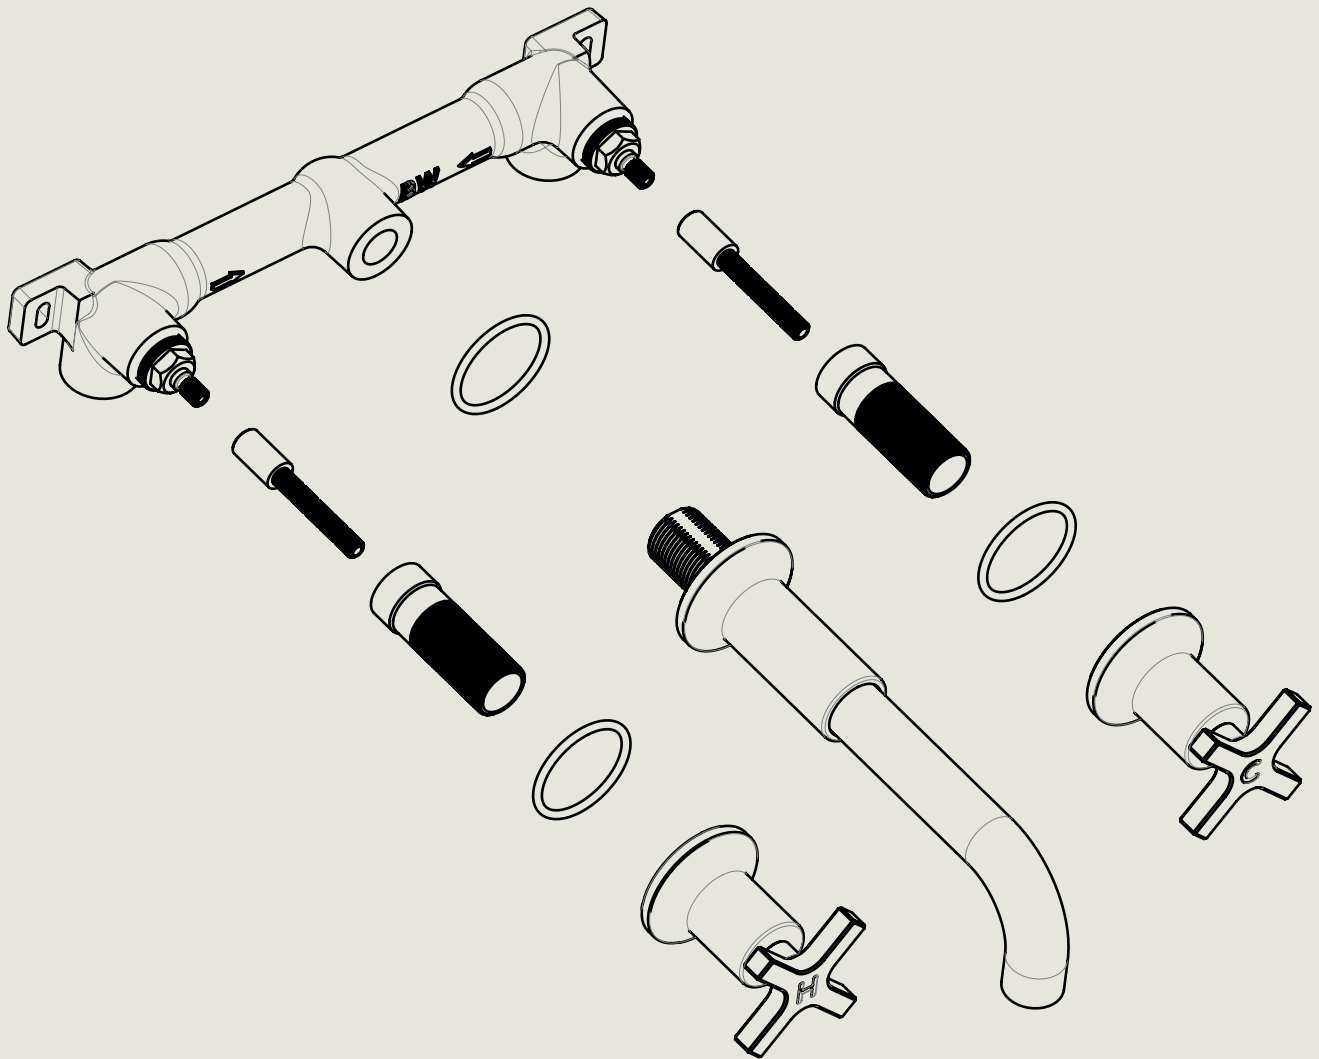

<p>Model No. ME6454</p>	<p>Description Milne Edition 3 Hole Wall Mounted Basin Mixer Tap One Piece</p>	<p>Complete</p>
----------------------------------	--	-----------------

BY APPOINTMENT TO
HER MAJESTY QUEEN ELIZABETH II
MANUFACTURE OF KITCHEN & BATHROOM TAPS & MIXERS
BARBER WILSONS & CO. LTD
LONDON

LONDON

BARBER WILSONS & CO

EST. 1905

American adapters fitted as standard when purchased via BW&Co USA

Model No.	Description	
-	3 Hole Wall Mounted Basin Mixer Tap One Piece	First Fix

BY APPOINTMENT TO
HER MAJESTY QUEEN ELIZABETH II
MANUFACTURE OF KITCHEN & BATHROOM TAPS & MIXERS
BARBER WILSONS & CO. LTD
LONDON

LONDON BARBER WILSONS & CO EST. 1905

American adapters fitted as standard when purchased via BW&Co USA

Model No. ME6454	Description Milne Edition 3 Hole Wall Mounted Basin Mixer Tap One Piece	Second Fix
-------------------------	---	------------