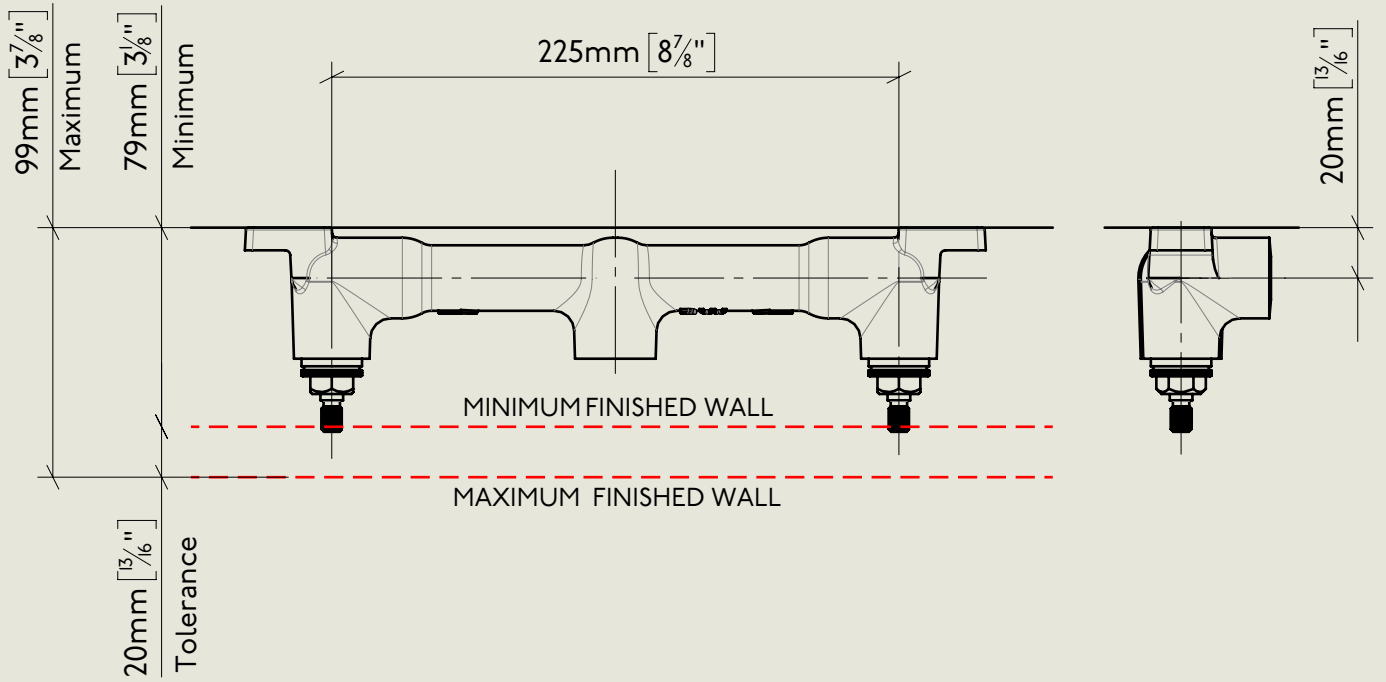

<p>Model No. ME6454</p>	<p>Description Milne Edition 3 Hole Wall Mounted Basin Mixer Tap One Piece</p>	<p>Complete</p>
----------------------------------	--	-----------------

BY APPOINTMENT TO
HER MAJESTY QUEEN ELIZABETH II
MANUFACTURE OF KITCHEN & BATHROOM TAPS & MIXERS
BARBER WILSONS & CO. LTD
LONDON

LONDON

BARBER WILSONS & CO

EST. 1905

American adapters fitted as standard when purchased via BW&Co USA

Model No.	Description	
-	3 Hole Wall Mounted Basin Mixer Tap One Piece	First Fix

BY APPOINTMENT TO
HER MAJESTY QUEEN ELIZABETH II
MANUFACTURE OF KITCHEN & BATHROOM TAPS & MIXERS
BARBER WILSONS & CO. LTD
LONDON

LONDON BARBER WILSONS & CO EST. 1905

American adapters fitted as standard when purchased via BW&Co USA

Model No. ME6454	Description Milne Edition 3 Hole Wall Mounted Basin Mixer Tap One Piece	Second Fix
-------------------------	---	------------