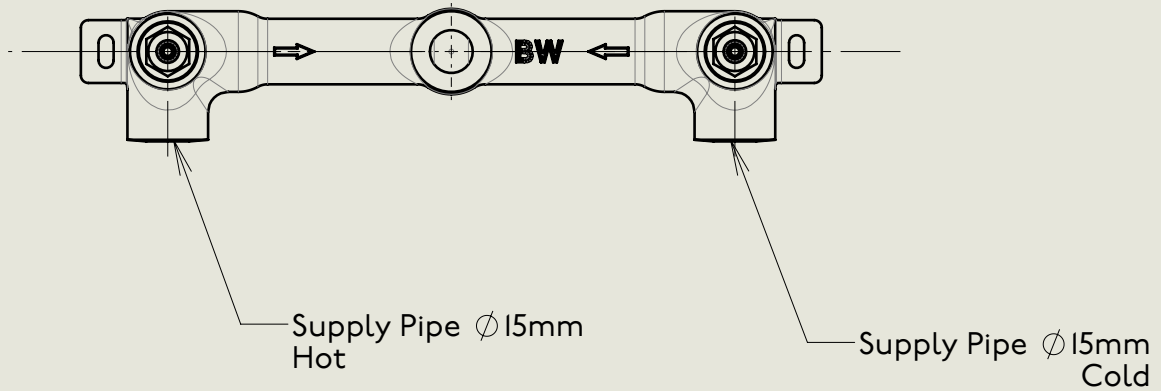

<p>Model No. ME6454</p>	<p>Description Milne Edition 3 Hole Wall Mounted Basin Mixer Tap One Piece</p>	<p>Complete</p>
----------------------------------	--	-----------------

BY APPOINTMENT TO
HER MAJESTY QUEEN ELIZABETH II
MANUFACTURE OF KITCHEN & BATHROOM TAPS & MIXERS
BARBER WILSONS & CO. LTD
LONDON

LONDON

BARBER WILSONS & CO

EST. 1905

American adapters fitted as standard when purchased via BW&Co USA

Model No.	Description	
-	3 Hole Wall Mounted Basin Mixer Tap One Piece	First Fix

BY APPOINTMENT TO
HER MAJESTY QUEEN ELIZABETH II
MANUFACTURE OF KITCHEN & BATHROOM TAPS & MIXERS
BARBER WILSONS & CO. LTD
LONDON

LONDON BARBER WILSONS & CO EST. 1905

American adapters fitted as standard when purchased via BW&Co USA

Model No. ME6454	Description Milne Edition 3 Hole Wall Mounted Basin Mixer Tap One Piece	Second Fix
-------------------------	---	------------