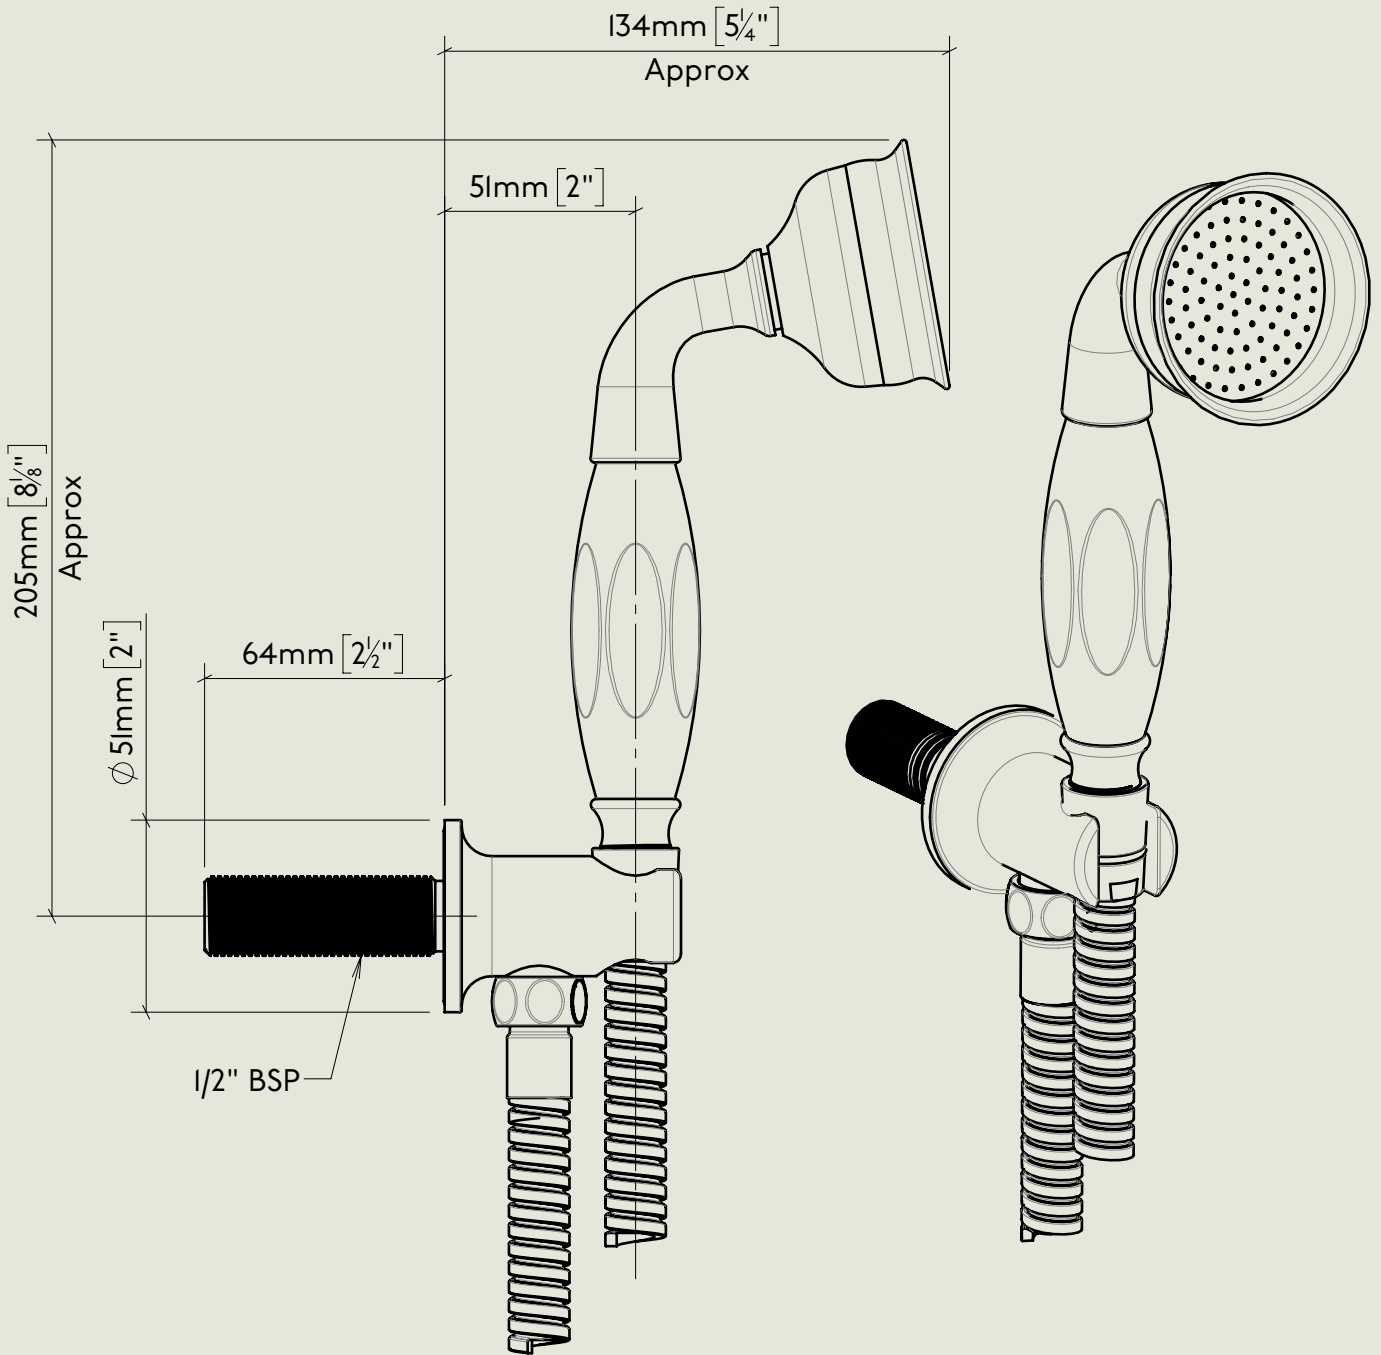

BY APPOINTMENT TO  
HER MAJESTY QUEEN ELIZABETH II  
MANUFACTURE OF KITCHEN & BATHROOM TAPS & MIXERS  
BARBER WILSONS & CO. LTD  
LONDON

LONDON BARBER WILSONS & CO EST. 1905

American adapters fitted as standard when purchased via BW&Co USA

Model No.	Description	
RMLPS500	Regent Metal Lever Wall Mounted Handspray	Complete