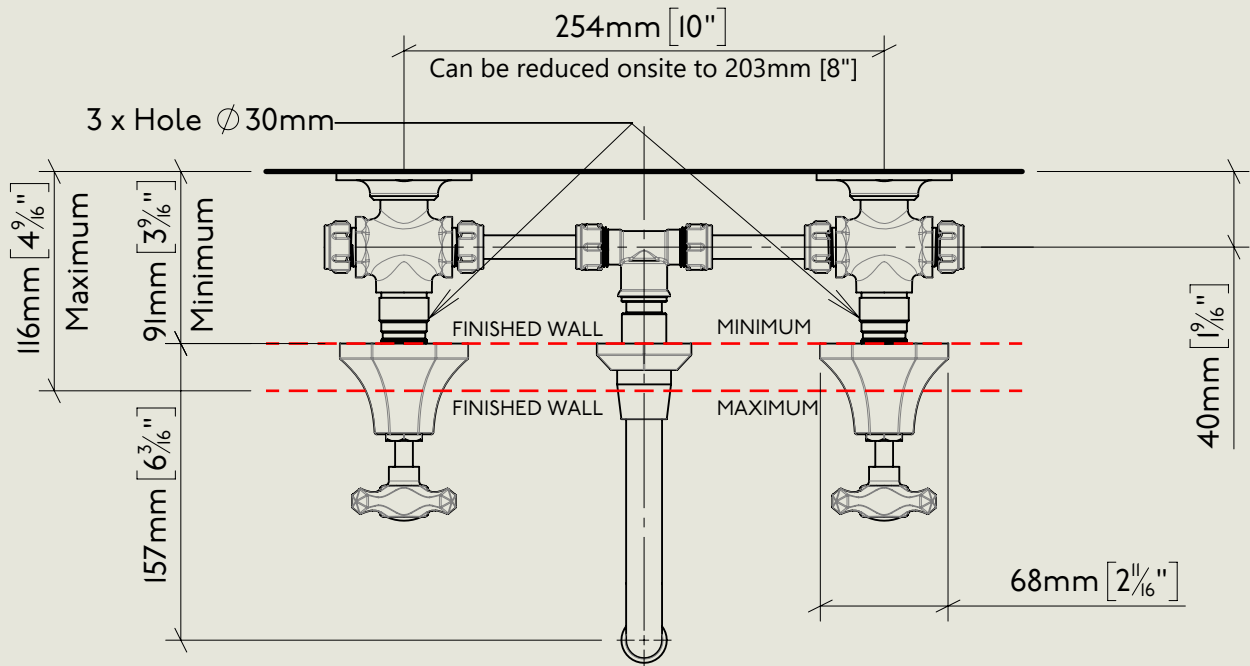

BY APPOINTMENT TO
HER MAJESTY QUEEN ELIZABETH II
MANUFACTURE OF KITCHEN & BATHROOM TAPS & MIXERS
BARBER WILSONS & CO. LTD
LONDON

LONDON BARBER WILSONS & CO EST. 1905

American adapters fitted as standard when purchased via BW&Co USA

Model No.	Description	
MC6454-6"	Mastercraft 3 Hole Wall Mounted Basin Mixer Tap 6" Spout	Complete