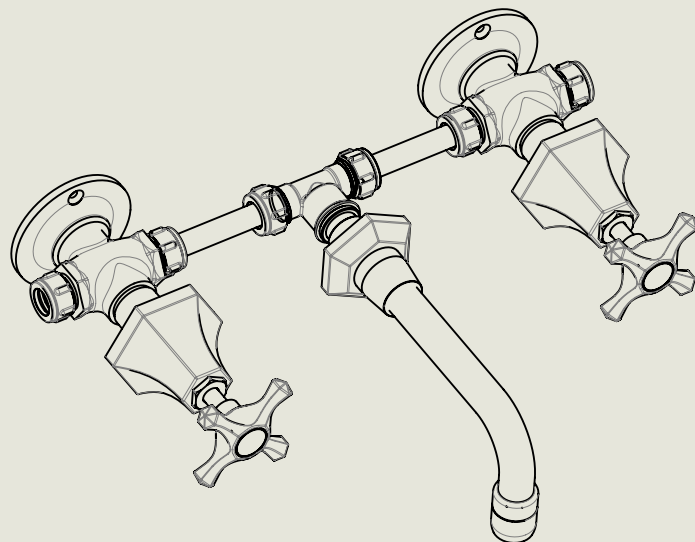

BY APPOINTMENT TO  
HER MAJESTY QUEEN ELIZABETH II  
MANUFACTURE OF KITCHEN & BATHROOM TAPS & MIXERS  
BARBER WILSONS & CO. LTD  
LONDON

LONDON BARBER WILSONS & CO EST. 1905

American adapters fitted as standard when purchased via BW&Co USA

Model No.	Description	
MC6454-6"	Mastercraft 3 Hole Wall Mounted Basin Mixer Tap 6" Spout	Complete

BY APPOINTMENT TO  
HER MAJESTY QUEEN ELIZABETH II  
MANUFACTURE OF KITCHEN & BATHROOM TAPS & MIXERS  
BARBER WILSONS & CO. LTD  
LONDON

LONDON

BARBER WILSONS & CO

EST. 1905

American adapters fitted as standard when purchased via BW&Co USA

Model No.	Description	
-	3 Hole Wall mounted Basin Mixer	First Fix

BY APPOINTMENT TO  
HER MAJESTY QUEEN ELIZABETH II  
MANUFACTURE OF KITCHEN & BATHROOM TAPS & MIXERS  
BARBER WILSONS & CO. LTD  
LONDON

LONDON

BARBER WILSONS & CO

EST. 1905

American adapters fitted as standard when purchased via BW&Co USA

<p>Model No.  MC6454-6"</p>	<p>Description Mastercraft 3 Hole Wall Mounted Basin Mixer Tap 6" Spout</p>	<p>Second Fix</p>
-------------------------------------	---	-------------------