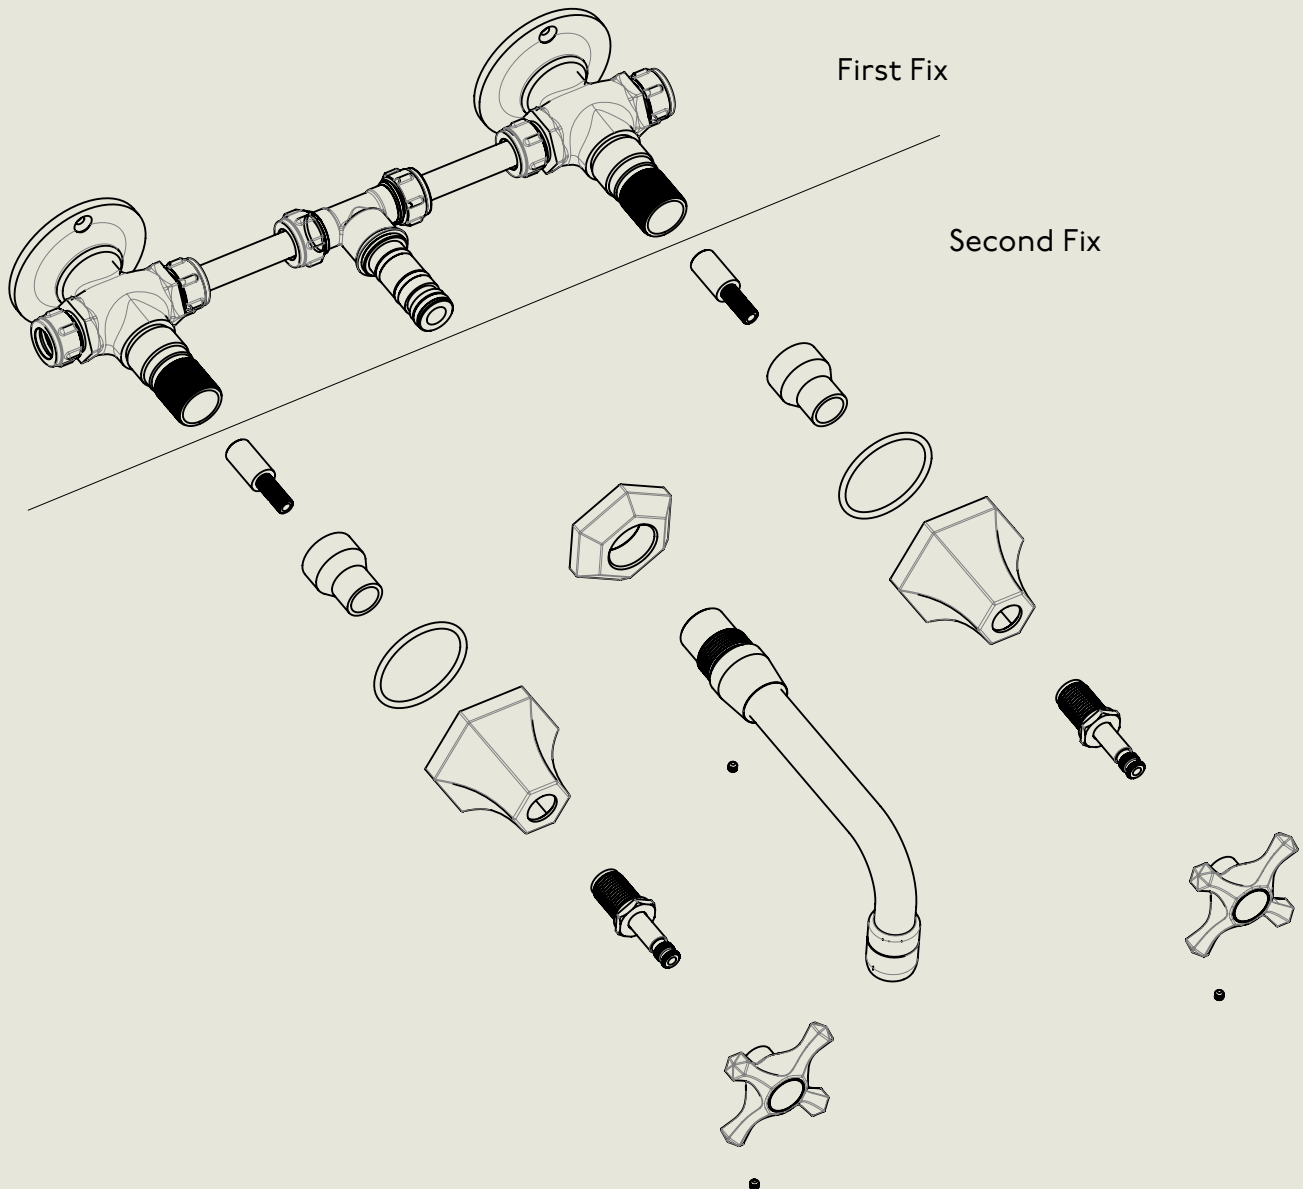

Model No.	Description	
MC6454-6"	Mastercraft 3 Hole Wall Mounted Basin Mixer Tap 6" Spout	Complete

BY APPOINTMENT TO  
HER MAJESTY QUEEN ELIZABETH II  
MANUFACTURE OF KITCHEN & BATHROOM TAPS & MIXERS  
BARBER WILSONS & CO. LTD  
LONDON

LONDON

BARBER WILSONS & CO

EST. 1905

American adapters fitted as standard when purchased via BW&Co USA

Model No.	Description	
-	3 Hole Wall mounted Basin Mixer	First Fix

BY APPOINTMENT TO  
HER MAJESTY QUEEN ELIZABETH II  
MANUFACTURE OF KITCHEN & BATHROOM TAPS & MIXERS  
BARBER WILSONS & CO. LTD  
LONDON

LONDON

BARBER WILSONS & CO

EST. 1905

American adapters fitted as standard when purchased via BW&Co USA

<p>Model No.  MC6454-6"</p>	<p>Description Mastercraft 3 Hole Wall Mounted Basin Mixer Tap 6" Spout</p>	<p>Second Fix</p>
-------------------------------------	---	-------------------

Model No.	Description	Instruction
MC6454-6"	Mastercraft 3 Hole Wall Mounted Basin Mixer Tap 6" Spout	Instruction