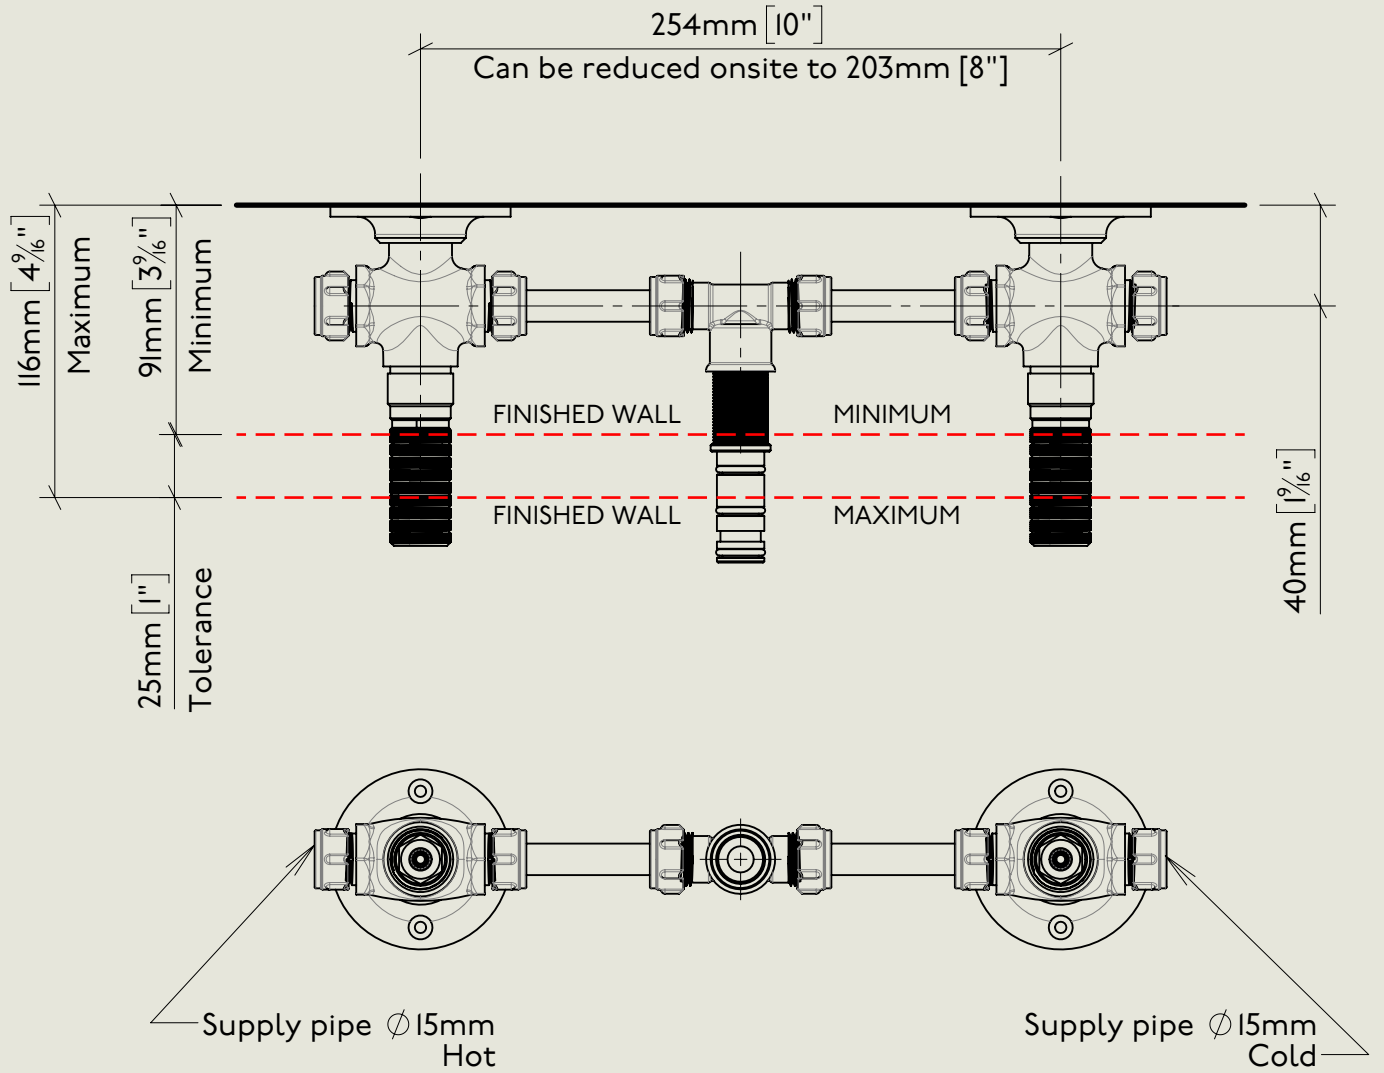

Model No.	Description	
MC6454-6"	Mastercraft 3 Hole Wall Mounted Basin Mixer Tap 6" Spout	Complete

BY APPOINTMENT TO  
HER MAJESTY QUEEN ELIZABETH II  
MANUFACTURE OF KITCHEN & BATHROOM TAPS & MIXERS  
BARBER WILSONS & CO. LTD  
LONDON

LONDON

BARBER WILSONS & CO

EST. 1905

American adapters fitted as standard when purchased via BW&Co USA

Model No.	Description	
-	3 Hole Wall mounted Basin Mixer	First Fix

BY APPOINTMENT TO  
HER MAJESTY QUEEN ELIZABETH II  
MANUFACTURE OF KITCHEN & BATHROOM TAPS & MIXERS  
BARBER WILSONS & CO. LTD  
LONDON

LONDON

BARBER WILSONS & CO

EST. 1905

American adapters fitted as standard when purchased via BW&Co USA

<p>Model No.  MC6454-6"</p>	<p>Description Mastercraft 3 Hole Wall Mounted Basin Mixer Tap 6" Spout</p>	<p>Second Fix</p>
-------------------------------------	---	-------------------

Model No.	Description	Instruction
MC6454-6"	Mastercraft 3 Hole Wall Mounted Basin Mixer Tap 6" Spout	Instruction