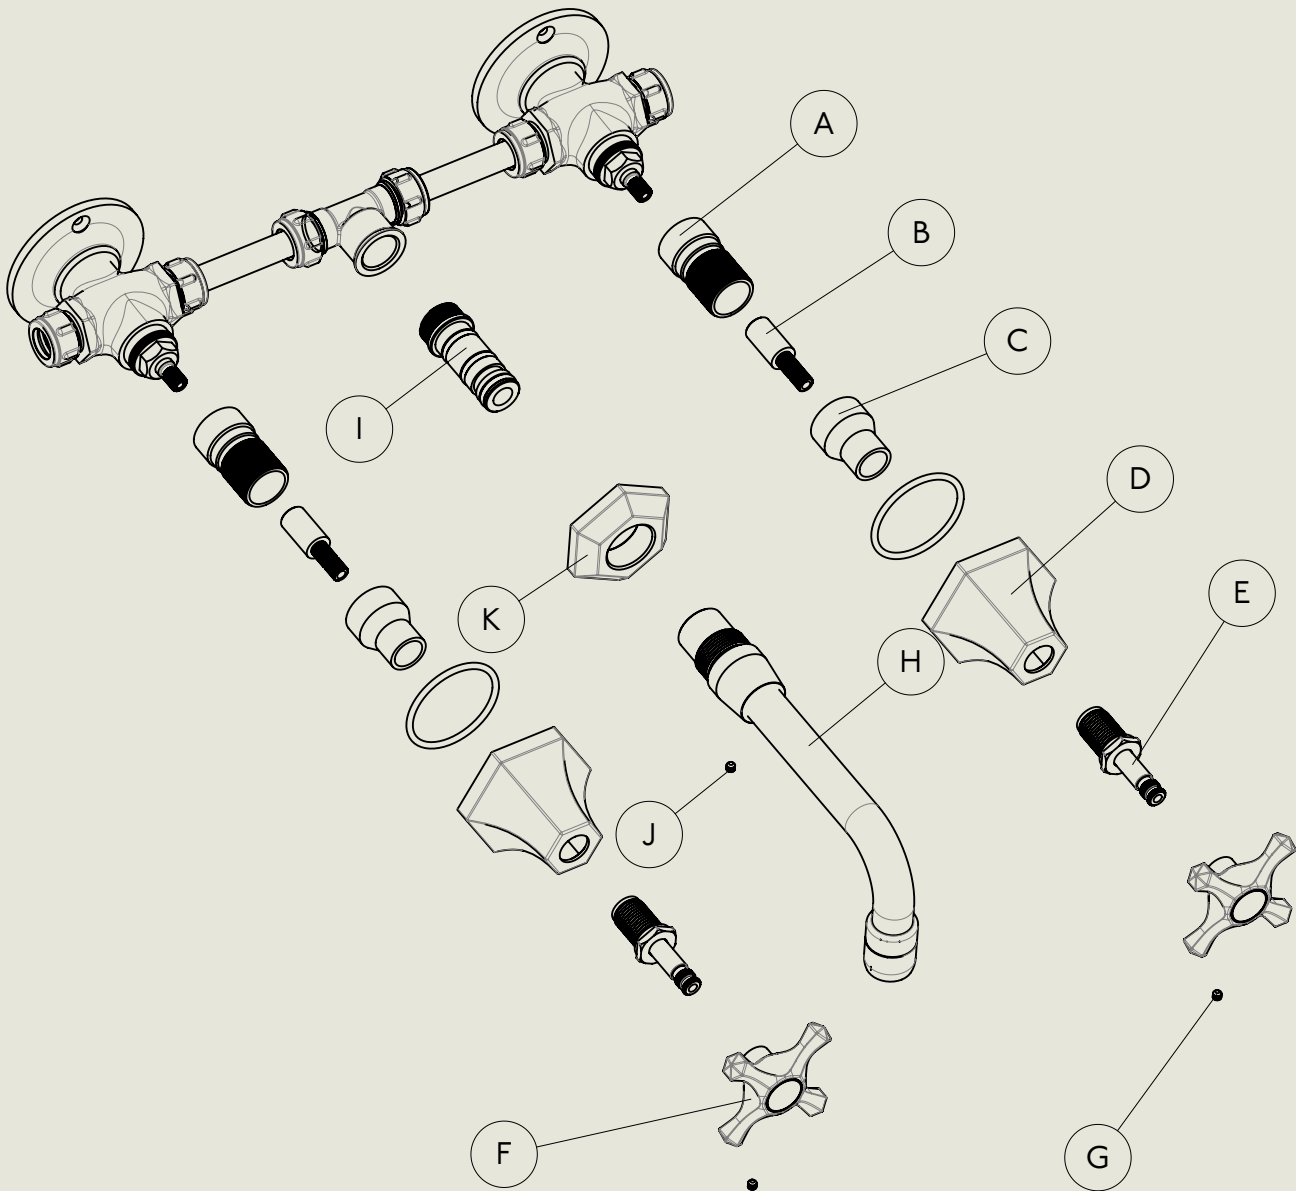

BY APPOINTMENT TO
HER MAJESTY QUEEN ELIZABETH II
MANUFACTURE OF KITCHEN & BATHROOM TAPS & MIXERS
BARBER WILSONS & CO. LTD
LONDON

LONDON **BARBER WILSONS & CO** EST. 1905

American adapters fitted as standard when purchased via BW&Co USA

Model No.	Description	Instruction
MC6454-6"	Mastercraft 3 Hole Wall Mounted Basin Mixer Tap 6" Spout	Instruction