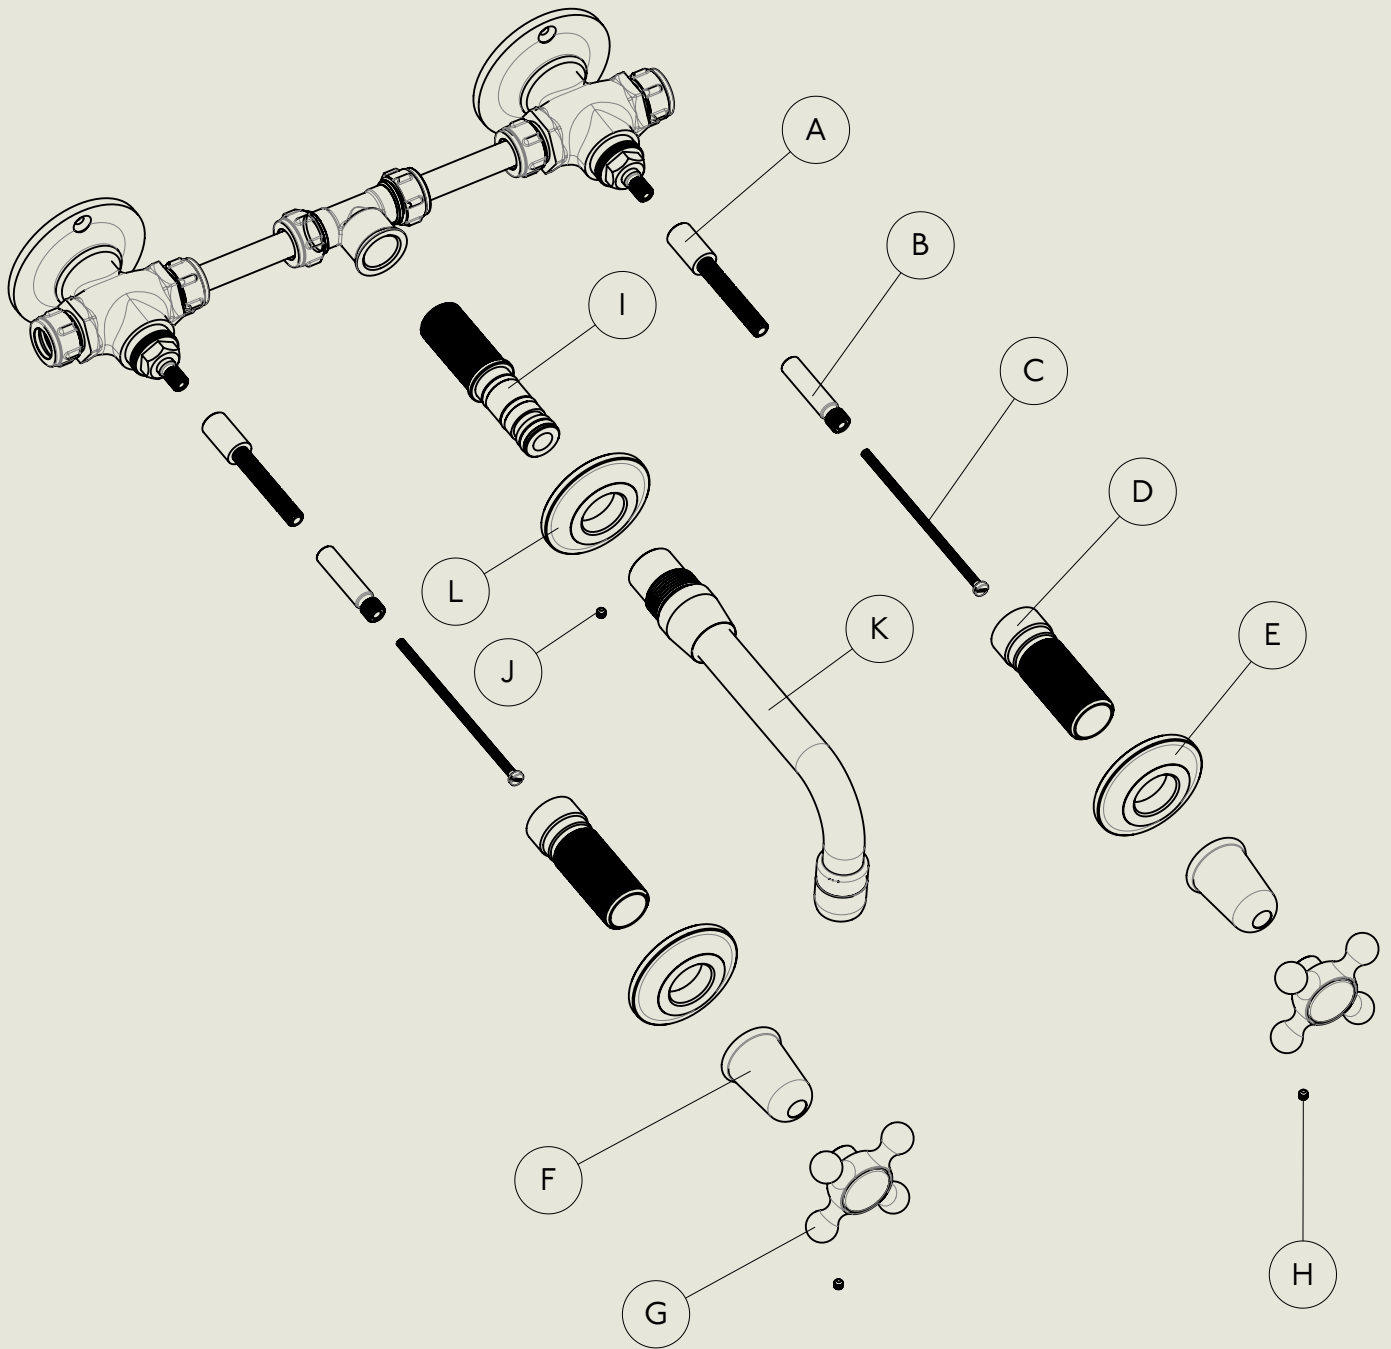

Model No.	Description	
R6454-6-1900-6	Regent 6454, 1900's Style, 6" Spout	Complete

BY APPOINTMENT TO  
HER MAJESTY QUEEN ELIZABETH II  
MANUFACTURE OF KITCHEN & BATHROOM TAPS & MIXERS  
BARBER WILSONS & CO. LTD  
LONDON

LONDON **BARBER WILSONS & CO** EST. 1905

American adapters fitted as standard when purchased via BW&Co USA

Model No.	Description	
R6454-1900	Regent 6454, 1900's Style	First Fix

BY APPOINTMENT TO  
HER MAJESTY QUEEN ELIZABETH II  
MANUFACTURE OF KITCHEN & BATHROOM TAPS & MIXERS  
BARBER WILSONS & CO. LTD  
LONDON

LONDON **BARBER WILSONS & CO** EST. 1905

American adapters fitted as standard when purchased via BW&Co USA

Model No.	Description	Instruction
R6454-6-1900-6	Regent 6454, 1900's Style, 6" Spout	Instruction