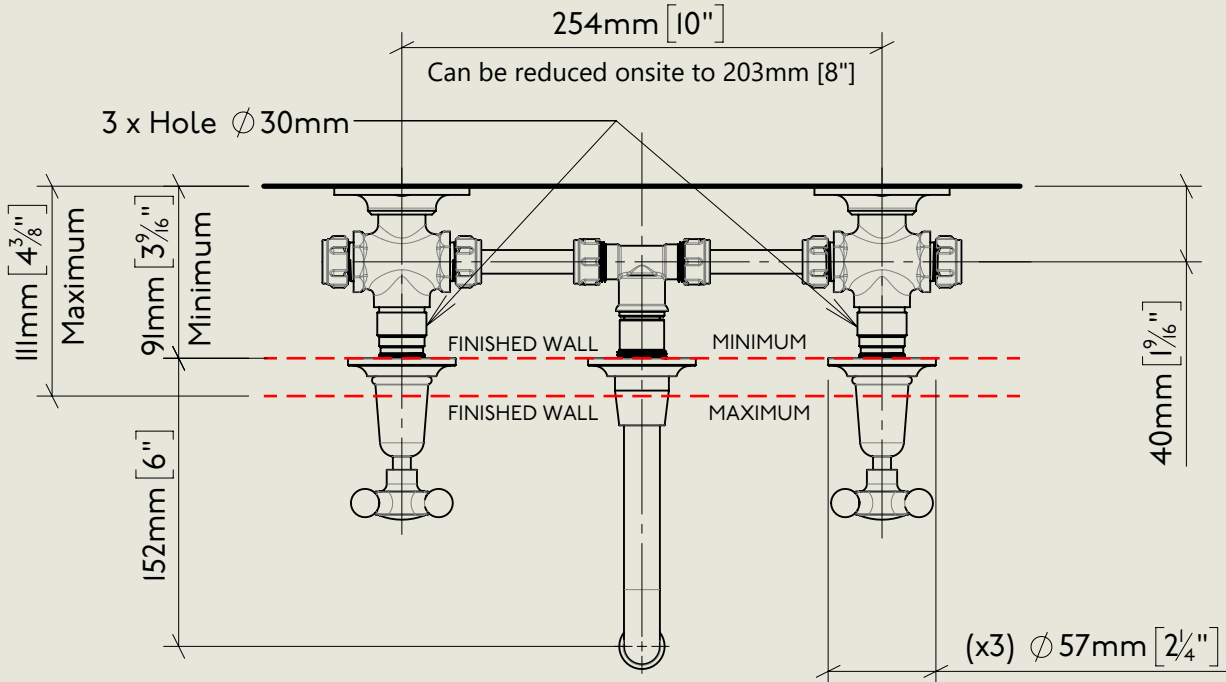

BY APPOINTMENT TO
HER MAJESTY QUEEN ELIZABETH II
MANUFACTURE OF KITCHEN & BATHROOM TAPS & MIXERS
BARBER WILSONS & CO. LTD
LONDON

LONDON

BARBER WILSONS & CO

EST. 1905

American adapters fitted as standard when purchased via BW&Co USA

Model No.	Description	
R6454-6-1900-6	Regent 6454, 1900's Style, 6" Spout	Complete