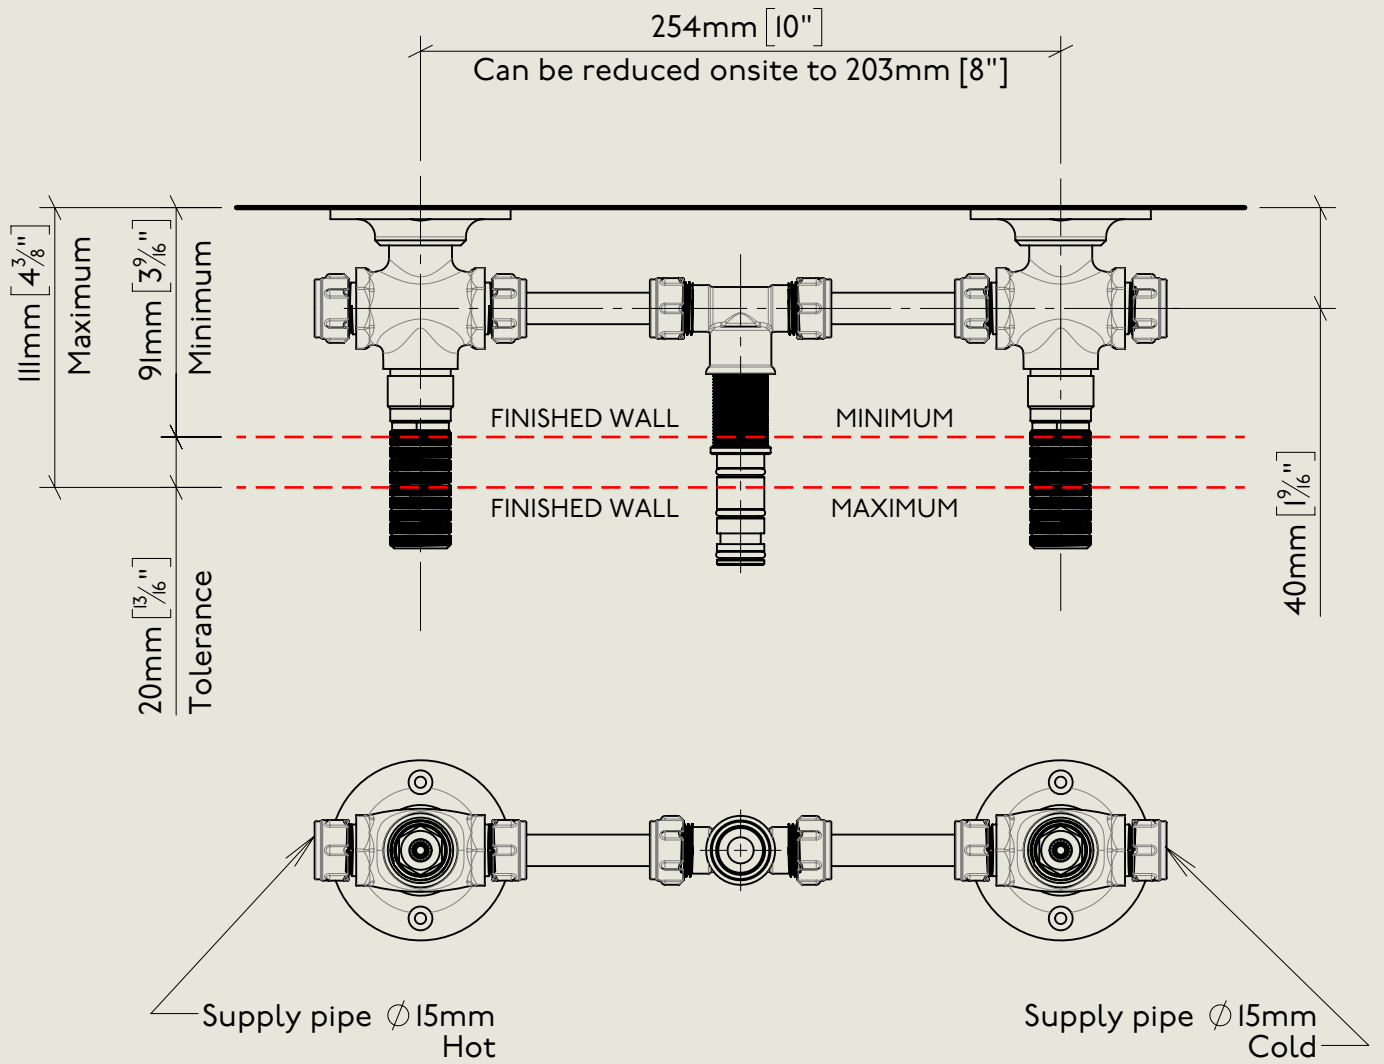

BY APPOINTMENT TO  
HER MAJESTY QUEEN ELIZABETH II  
MANUFACTURE OF KITCHEN & BATHROOM TAPS & MIXERS  
BARBER WILSONS & CO. LTD  
LONDON

LONDON

BARBER WILSONS & CO

EST. 1905

American adapters fitted as standard when purchased via BW&Co USA

Model No.	Description	
R6454-6-1900-6	Regent 6454, 1900's Style, 6" Spout	Complete

BY APPOINTMENT TO  
HER MAJESTY QUEEN ELIZABETH II  
MANUFACTURE OF KITCHEN & BATHROOM TAPS & MIXERS  
BARBER WILSONS & CO. LTD  
LONDON

LONDON **BARBER WILSONS & CO** EST. 1905

American adapters fitted as standard when purchased via BW&Co USA

Model No.	Description	
R6454-1900	Regent 6454, 1900's Style	First Fix

BY APPOINTMENT TO  
HER MAJESTY QUEEN ELIZABETH II  
MANUFACTURE OF KITCHEN & BATHROOM TAPS & MIXERS  
BARBER WILSONS & CO. LTD  
LONDON

LONDON **BARBER WILSONS & CO** EST. 1905

American adapters fitted as standard when purchased via BW&Co USA

Model No.	Description	Instruction
R6454-6-1900-6	Regent 6454, 1900's Style, 6" Spout	Instruction